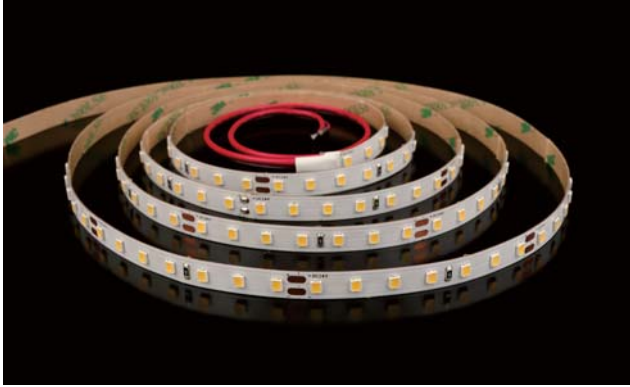

LED STRIP SPECIFICATION

Ustrip LED98-2835-W30-24V-10W

Part Number: LED98-2835-W30-24V-IP20 → IP20/IP52/IP65H/IP65/IP67/IP67E/IP68
 → W21/W24/W27/W30/W40/W60

Description

24V for option, flexible LED strip (7LED/step = 71.42mm) with 3M adhesive tape on the back for easy installed. 1204.40lm/m at 10W/m. 120° beam angle. Very good color reproduction with CRI>90. "One Bin Only" within 3 MacAdam guarantees constant color temperature and high light quality at a lifetime of 54,000 hours (L70). Double-layer FPC(2Oz) for good heat dissipation.

Dimensions & Waterproof

Product Specification

Dimension	5000x8x1.2mm
Chip Type	2835SMD
Chip Density	98LEDs/m
Step LEDs	7LEDs
Step Length	71.42mm

Voltage(V)	DC24V
Current(A/m)	0.41A
Power(W/m)	10W
Beam Angle	120°
Operation Temperature	-20°C~50°C

Bining

Graphic Description:

For all your order

Today and tomorrow

- IP20:** bare, max. light output and the best color consistency, indoor use.
- IP52:** Silicone coating, ~5% less output and 3rd best color consistency, indoor use, for damp environments.
- IP65:** Silicon tube / Heat shrink tube / Extrusion tube / U milky tube + clear cover, ~3% less output and 2nd best color consistency, Indoor use or semi-outdoor use, for raining environments.
- IP67:** Silicone tube + silicon filling, ~7% less output and 4th best color consistency, outdoor use, max length is 10 meters.
- IP67E:** Solid silicone extrusion, ~7% less output and 4th best color consistency, outdoor use, max length up to 50 meters.
- IP68:** PU(Polyurethane), ~7% less output and 4th best color consistency, under the water, within 2 meters deep.

Light Distribution Curve [Data base on 1m IP20 6000K CRI>90, Unit:cd]

Luminaire

Beam Angle: 113.80°

Packing Information (Data base on IP20)