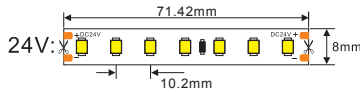

LED STRIP SPECIFICATION

Ustrip LED98-2835-W30-24V-10W

Part Number: LED98-2835-W30-24V-IP20 → IP20/IP52/IP65H/IP65/IP67/IP67E/IP68
 → W21/W24/W27/W30/W40/W60

Description

24V for option, flexible LED strip (7LED/step = 71.42mm) with 3M adhesive tape on the back for easy installed. 1204.40lm/m at 10W/m. 120° beam angle. Very good color reproduction with CRI>90. "One Bin Only" within 3 MacAdam guarantees constant color temperature and high light quality at a lifetime of 54,000 hours (L70). Double-layer FPC(2Oz) for good heat dissipation.

Dimensions & Waterproof

Product Specification

Dimension	5000x8x1.2mm
Chip Type	2835SMD
Chip Density	98LEDs/m
Step LEDs	7LEDs
Step Length	71.42mm

Voltage(V)	DC24V
Current(A/m)	0.41A
Power(W/m)	10W
Beam Angle	120°
Operation Temperature	-20°C~50°C

Bining

Graphic Description:

For all your order

Today and tomorrow

- IP20:** bare, max. light output and the best color consistency, indoor use.
- IP52:** Silicone coating, ~5% less output and 3rd best color consistency, indoor use, for damp environments.
- IP65:** Silicon tube / Heat shrink tube / Extrusion tube / U milky tube + clear cover, ~3% less output and 2nd best color consistency, Indoor use or semi-outdoor use, for raining environments.
- IP67:** Silicone tube + silicon filling, ~7% less output and 4th best color consistency, outdoor use, max length is 10 meters.
- IP67E:** Solid silicone extrusion, ~7% less output and 4th best color consistency, outdoor use, max length up to 50 meters.
- IP68:** PU(Polyurethane), ~7% less output and 4th best color consistency, under the water, within 2 meters deep.