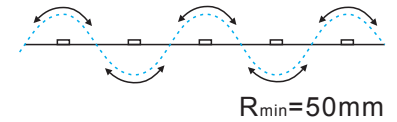

LED STRIP SPECIFICATION

Ustrip LED98-2835-W30-24V-10W

Part Number: LED98-2835-W30-24V-IP20 → IP20/IP52/IP65H/IP65/IP67/IP67E/IP68
 → W21/W24/W27/W30/W40/W60

Description

24V for option, flexible LED strip (7LED/step = 71.42mm) with 3M adhesive tape on the back for easy installed. 1204.40lm/m at 10W/m. 120° beam angle. Very good color reproduction with CRI>90. "One Bin Only" within 3 MacAdam guarantees constant color temperature and high light quality at a lifetime of 54,000 hours (L70). Double-layer FPC(2Oz) for good heat dissipation.

Dimensions & Waterproof

Product Specification

Dimension	5000x8x1.2mm
Chip Type	2835SMD
Chip Density	98LEDs/m
Step LEDs	7LEDs
Step Length	71.42mm

Voltage(V)	DC24V
Current(A/m)	0.41A
Power(W/m)	10W
Beam Angle	120°
Operation Temperature	-20°C~50°C

Bining

Graphic Description:

For all your order

Today and tomorrow

- IP20:** bare, max. light output and the best color consistency, indoor use.
- IP52:** Silicone coating, ~5% less output and 3rd best color consistency, indoor use, for damp environments.
- IP65:** Silicon tube / Heat shrink tube / Extrusion tube / U milky tube + clear cover, ~3% less output and 2nd best color consistency, Indoor use or semi-outdoor use, for raining environments.
- IP67:** Silicone tube + silicon filling, ~7% less output and 4th best color consistency, outdoor use, max length is 10 meters.
- IP67E:** Solid silicone extrusion, ~7% less output and 4th best color consistency, outdoor use, max length up to 50 meters.
- IP68:** PU(Polyurethane), ~7% less output and 4th best color consistency, under the water, within 2 meters deep.

Light Distribution Curve [Data base on 1m IP20 6000K CRI>90, Unit:cd]

Luminaire

Beam Angle: 113.80°

Packing Information (Data base on IP20)