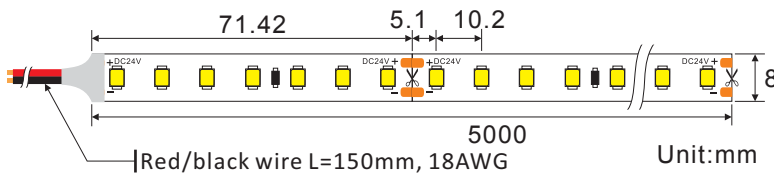

LED STRIP SPECIFICATION

Ustrip LED98-2835-W30-24V-10W

Part Number: LED98-2835-W30-24V-IP20 → IP20/IP52/IP65H/IP65/IP67/IP67E/IP68
 → W21/W24/W27/W30/W40/W60

Description

24V for option, flexible LED strip (7LED/step = 71.42mm) with 3M adhesive tape on the back for easy installed. 1204.40lm/m at 10W/m. 120° beam angle. Very good color reproduction with CRI>90. "One Bin Only" within 3 MacAdam guarantees constant color temperature and high light quality at a lifetime of 54,000 hours (L70). Double-layer FPC(2Oz) for good heat dissipation.

Dimensions & Waterproof

Product Specification

Dimension	5000x8x1.2mm
Chip Type	2835SMD
Chip Density	98LEDs/m
Step LEDs	7LEDs
Step Length	71.42mm

Voltage(V)	DC24V
Current(A/m)	0.41A
Power(W/m)	10W
Beam Angle	120°
Operation Temperature	-20°C~50°C

Bining

Graphic Description:

For all your order

Today and tomorrow

- IP20:** bare, max. light output and the best color consistency, indoor use.
- IP52:** Silicone coating, ~5% less output and 3rd best color consistency, indoor use, for damp environments.
- IP65:** Silicon tube / Heat shrink tube / Extrusion tube / U milky tube + clear cover, ~3% less output and 2nd best color consistency, Indoor use or semi-outdoor use, for raining environments.
- IP67:** Silicone tube + silicon filling, ~7% less output and 4th best color consistency, outdoor use, max length is 10 meters.
- IP67E:** Solid silicone extrusion, ~7% less output and 4th best color consistency, outdoor use, max length up to 50 meters.
- IP68:** PU(Polyurethane), ~7% less output and 4th best color consistency, under the water, within 2 meters deep.

Light Distribution Curve [Data base on 1m IP20 6000K CRI>90, Unit:cd]

Luminaire

Beam Angle: 113.80°

Packing Information (Data base on IP20)