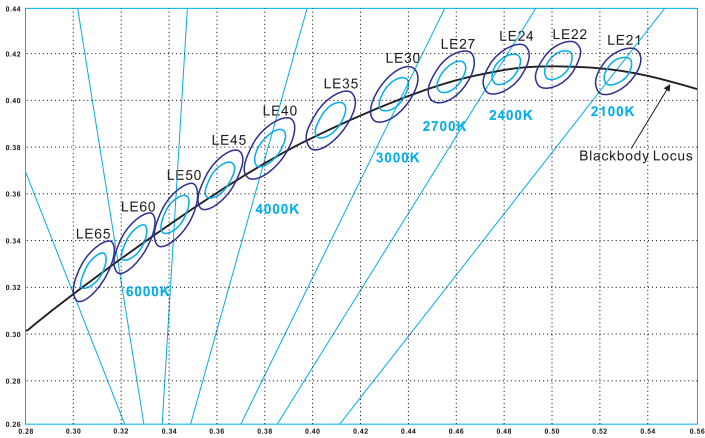

Bining

Graphic Description:

For all your order

Today and tomorrow

- **IP20:** bare, max. light output and the best color consistency, indoor use.
- **IP52:** Silicone coating, ~5% less output and 3rd best color consistency, indoor use, for damp environments.
- **IP65:** Silicon tube / Heat shrink tube / Extrusion tube / U milky tube + clear cover, ~3% less output and 2nd best color consistency, Indoor use or semi-outdoor use, for raining environments.
- **IP67:** Silicone tube + silicon filling, ~7% less output and 4th best color consistency, outdoor use, max length is 10 meters.
- **IP67E:** Solid silicone extrusion, ~7% less output and 4th best color consistency, outdoor use, max length up to 50 meters.
- **IP68:** PU(Polyurethane), ~7% less output and 4th best color consistency, under the water, within 2 meters deep.

Light Distribution Curve [Data base on 1m IP20 6000K CRI>90, Unit:cd]

Luminaire

Beam Angle: 113.80°

Packing Information (Data base on IP20)