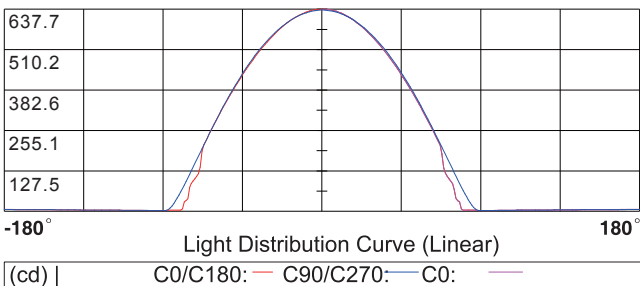

LED STRIP SPECIFICATION

Ustrip LED98-2835-W30-24V-10W

Part Number: LED98-2835-W30-24V-IP20 → IP20/IP52/IP65H/IP65/IP67/IP67E/IP68
 → W21/W24/W27/W30/W40/W60

Description

24V for option, flexible LED strip (7LED/step = 71.42mm) with 3M adhesive tape on the back for easy installed. 1204.40lm/m at 10W/m. 120° beam angle. Very good color reproduction with CRI>90. "One Bin Only" within 3 MacAdam guarantees constant color temperature and high light quality at a lifetime of 54,000 hours (L70). Double-layer FPC(2Oz) for good heat dissipation.

Dimensions & Waterproof

Product Specification

Dimension	5000x8x1.2mm
Chip Type	2835SMD
Chip Density	98LEDs/m
Step LEDs	7LEDs
Step Length	71.42mm

Voltage(V)	DC24V
Current(A/m)	0.41A
Power(W/m)	10W
Beam Angle	120°
Operation Temperature	-20°C~50°C

Product Photometrics (Data base on IP20 CRI>90)

CCT (K)	Lumen (lm/m)	Efficacy (lm/w)	CRI	R9	TM-30-15	
					R _f (Fidelity)	R _g (Gamut)
2100±100	873.60	87.36	91.03	69.83	90.92	101.96
2400±100	977.50	97.75	90.91	76.94	90.90	101.90
2700±100	1059.60	105.96	91.48	78.96	92.82	100.86
3000±100	1125.10	112.51	91.89	84.82	90.98	103.99
4000±200	1210.70	121.07	95.47	85.98	90.89	99.83
6000±300	1204.40	120.44	93.97	98.98	91.94	101.95

Light Distribution Curve [Data base on 1m IP20 6000K CRI>90, Unit:cd]

Luminaire

Beam Angle: 113.80°

Packing Information (Data base on IP20)