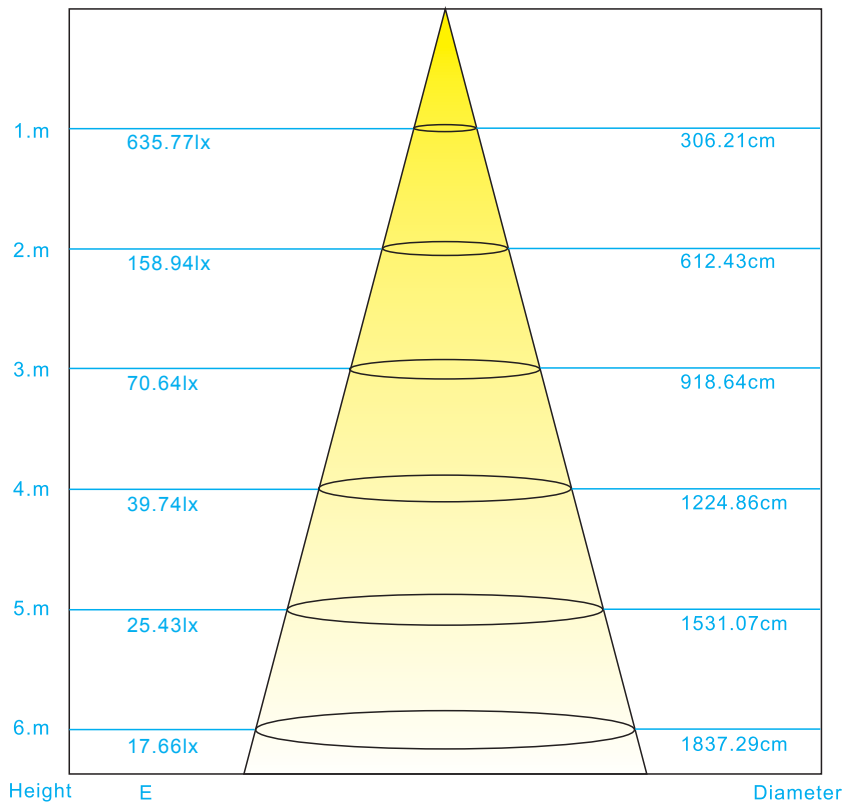

LED STRIP SPECIFICATION

Ustrip LED98-2835-W30-24V-10W

Part Number: LED98-2835-W30-24V-IP20 → IP20/IP52/IP65H/IP65/IP67/IP67E/IP68
 → W21/W24/W27/W30/W40/W60

Description

24V for option, flexible LED strip (7LED/step = 71.42mm) with 3M adhesive tape on the back for easy installed. 1204.40lm/m at 10W/m. 120° beam angle. Very good color reproduction with CRI>90. "One Bin Only" within 3 MacAdam guarantees constant color temperature and high light quality at a lifetime of 54,000 hours (L70). Double-layer FPC(2Oz) for good heat dissipation.

Dimensions & Waterproof

Product Specification

Dimension	5000x8x1.2mm
Chip Type	2835SMD
Chip Density	98LEDs/m
Step LEDs	7LEDs
Step Length	71.42mm

Voltage(V)	DC24V
Current(A/m)	0.41A
Power(W/m)	10W
Beam Angle	120°
Operation Temperature	-20°C~50°C

Product Photometrics (Data base on IP20 CRI>90)

CCT (K)	Lumen (lm/m)	Efficacy (lm/w)	CRI	R9	TM-30-15	
					R _f (Fidelity)	R _g (Gamut)
2100±100	873.60	87.36	91.03	69.83	90.92	101.96
2400±100	977.50	97.75	90.91	76.94	90.90	101.90
2700±100	1059.60	105.96	91.48	78.96	92.82	100.86
3000±100	1125.10	112.51	91.89	84.82	90.98	103.99
4000±200	1210.70	121.07	95.47	85.98	90.89	99.83
6000±300	1204.40	120.44	93.97	98.98	91.94	101.95

Light Distribution Curve [Data base on 1m IP20 6000K CRI>90, Unit:cd]

Luminaire

Beam Angle: 113.80°

Packing Information (Data base on IP20)