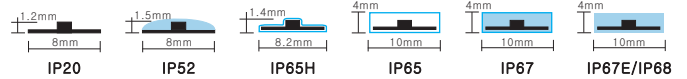

LED STRIP SPECIFICATION

Ustrip LED98-2835-W30-24V-10W

Part Number: LED98-2835-W30-24V-IP20 → IP20/IP52/IP65H/IP65/IP67/IP67E/IP68
 → W21/W24/W27/W30/W40/W60

Description

24V for option, flexible LED strip (7LED/step = 71.42mm) with 3M adhesive tape on the back for easy installed. 1204.40lm/m at 10W/m. 120° beam angle. Very good color reproduction with CRI>90. "One Bin Only" within 3 MacAdam guarantees constant color temperature and high light quality at a lifetime of 54,000 hours (L70). Double-layer FPC(2Oz) for good heat dissipation.

Dimensions & Waterproof

Product Specification

Dimension	5000x8x1.2mm
Chip Type	2835SMD
Chip Density	98LEDs/m
Step LEDs	7LEDs
Step Length	71.42mm

Voltage(V)	DC24V
Current(A/m)	0.41A
Power(W/m)	10W
Beam Angle	120°
Operation Temperature	-20°C~50°C

Product Photometrics (Data base on IP20 CRI>90)

CCT (K)	Lumen (lm/m)	Efficacy (lm/w)	CRI	R9	TM-30-15	
					R _f (Fidelity)	R _g (Gamut)
2100±100	873.60	87.36	91.03	69.83	90.92	101.96
2400±100	977.50	97.75	90.91	76.94	90.90	101.90
2700±100	1059.60	105.96	91.48	78.96	92.82	100.86
3000±100	1125.10	112.51	91.89	84.82	90.98	103.99
4000±200	1210.70	121.07	95.47	85.98	90.89	99.83
6000±300	1204.40	120.44	93.97	98.98	91.94	101.95

Light Distribution Curve [Data base on 1m IP20 6000K CRI>90, Unit:cd]

Luminaire

Beam Angle: 113.80°

Packing Information (Data base on IP20)