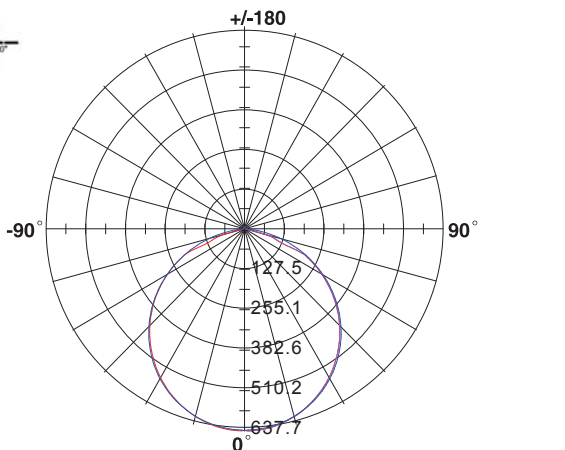

LED STRIP SPECIFICATION

Ustrip LED98-2835-W30-24V-10W

Part Number: LED98-2835-W30-24V-IP20 → IP20/IP52/IP65H/IP65/IP67/IP67E/IP68
 → W21/W24/W27/W30/W40/W60

Description

24V for option, flexible LED strip (7LED/step = 71.42mm) with 3M adhesive tape on the back for easy installed. 1204.40lm/m at 10W/m. 120° beam angle. Very good color reproduction with CRI>90. "One Bin Only" within 3 MacAdam guarantees constant color temperature and high light quality at a lifetime of 54,000 hours (L70). Double-layer FPC(2Oz) for good heat dissipation.

Dimensions & Waterproof

Product Specification

Dimension	5000x8x1.2mm
Chip Type	2835SMD
Chip Density	98LEDs/m
Step LEDs	7LEDs
Step Length	71.42mm

Voltage(V)	DC24V
Current(A/m)	0.41A
Power(W/m)	10W
Beam Angle	120°
Operation Temperature	-20°C~50°C

Product Photometrics (Data base on IP20 CRI>90)

CCT (K)	Lumen (lm/m)	Efficacy (lm/w)	CRI	R9	TM-30-15	
					R _f (Fidelity)	R _g (Gamut)
2100±100	873.60	87.36	91.03	69.83	90.92	101.96
2400±100	977.50	97.75	90.91	76.94	90.90	101.90
2700±100	1059.60	105.96	91.48	78.96	92.82	100.86
3000±100	1125.10	112.51	91.89	84.82	90.98	103.99
4000±200	1210.70	121.07	95.47	85.98	90.89	99.83
6000±300	1204.40	120.44	93.97	98.98	91.94	101.95

Light Distribution Curve [Data base on 1m IP20 6000K CRI>90, Unit:cd]

Luminaire

Beam Angle: 113.80°

Packing Information (Data base on IP20)