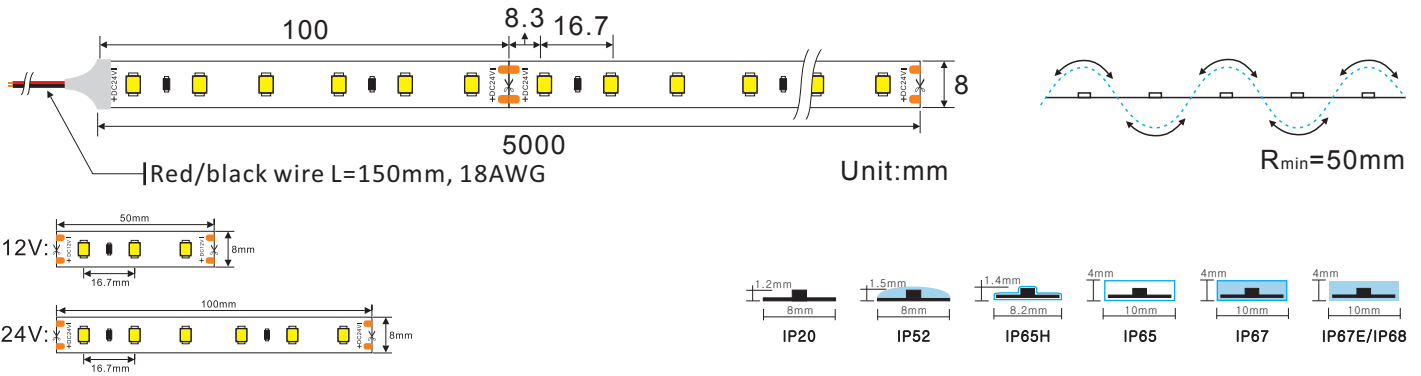

## LED STRIP SPECIFICATION

LED60-2835-W30-24V-12W

Part Number: LED60-2835-W30-24V-IP20 → IP20/IP52/IP65H/IP65/IP67/IP67E/IP68  
 12V/24V  
 → W21/W24/W27/W30/W40/W60

**Description**

12V or 24V for option, flexible LED strip (3LEDs/step =50mm(12V)/6LEDs/step =100mm(24V)) with 3M adhesive tape on the back for easy installed.1138.20lm/m at 12W/m. 120° beam angle.  
 Very good color reproduction with CRI>90. "One Bin Only" within 3 MacAdam guarantees constant color temperature and high light quality at a lifetime of 54,000 hours (L70). Double-layer FPC(2Oz) for good heat dissipation.

**Dimensions & Waterproof**

**Product Specification**

Dimension	5000x8x1.2mm
Chip Type	2835SMD
Chip Density	60LEDs/m
Step LEDs	3LEDs/6LEDs
Step Length	50mm/100mm

Voltage(V)	DC12V/DC24V
Current(A/m)	1A/0.5A
Power(W/m)	12W
Beam Angle	120°
Operation Temperature	-20°C~50°C

Bining

Graphic Description:

For all your order  
**ONE BIN ONLY**  
 Today and tomorrow

- IP20:** bare, max. light output and the best color consistency, indoor use.
- IP52:** Silicone coating, ~5% less output and 3rd best color consistency, indoor use, for damp environments.
- IP65:** Silicon tube / Heat shrink tube / Extrusion tube / U milky tube + clear cover, ~3% less output and 2nd best color consistency, Indoor use or semi-outdoor use, for raining environments.
- IP67:** Silicone tube + silicon filling, ~7% less output and 4th best color consistency, outdoor use, max length is 10 meters.
- IP67E:** Solid silicone extrusion, ~7% less output and 4th best color consistency, outdoor use, max length up to 50 meters.
- IP68:** PU(Polyurethane), ~7% less output and 4th best color consistency, under the water, within 2 meters deep.