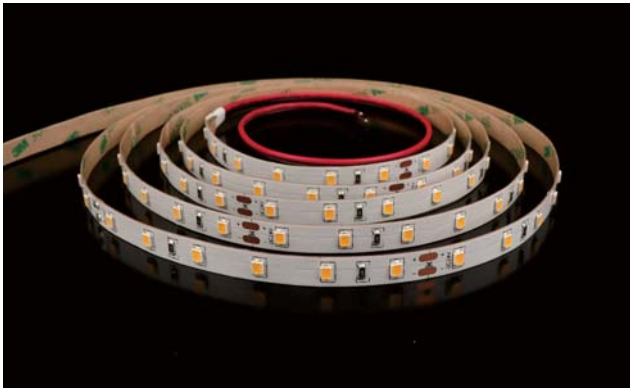

## LED STRIP SPECIFICATION

LED60-2835-W30-24V-12W

Part Number: LED60-2835-W30-24V-IP20 → IP20/IP52/IP65H/IP65/IP67/IP67E/IP68  
 12V/24V  
 → W21/W24/W27/W30/W40/W60

**Description**

12V or 24V for option, flexible LED strip (3LEDs/step =50mm(12V)/6LEDs/step =100mm(24V)) with 3M adhesive tape on the back for easy installed.1138.20lm/m at 12W/m. 120° beam angle.  
 Very good color reproduction with CRI>90. "One Bin Only" within 3 MacAdam guarantees constant color temperature and high light quality at a lifetime of 54,000 hours (L70). Double-layer FPC(2Oz) for good heat dissipation.

**Dimensions & Waterproof**

**Product Specification**

Dimension	5000x8x1.2mm
Chip Type	2835SMD
Chip Density	60LEDs/m
Step LEDs	3LEDs/6LEDs
Step Length	50mm/100mm

Voltage(V)	DC12V/DC24V
Current(A/m)	1A/0.5A
Power(W/m)	12W
Beam Angle	120°
Operation Temperature	-20°C~50°C

Bining

Graphic Description:

For all your order  
**ONE BIN ONLY**  
 Today and tomorrow

- IP20:** bare, max. light output and the best color consistency, indoor use.
- IP52:** Silicone coating, ~5% less output and 3rd best color consistency, indoor use, for damp environments.
- IP65:** Silicon tube / Heat shrink tube / Extrusion tube / U milky tube + clear cover, ~3% less output and 2nd best color consistency, Indoor use or semi-outdoor use, for raining environments.
- IP67:** Silicone tube + silicon filling, ~7% less output and 4th best color consistency, outdoor use, max length is 10 meters.
- IP67E:** Solid silicone extrusion, ~7% less output and 4th best color consistency, outdoor use, max length up to 50 meters.
- IP68:** PU(Polyurethane), ~7% less output and 4th best color consistency, under the water, within 2 meters deep.