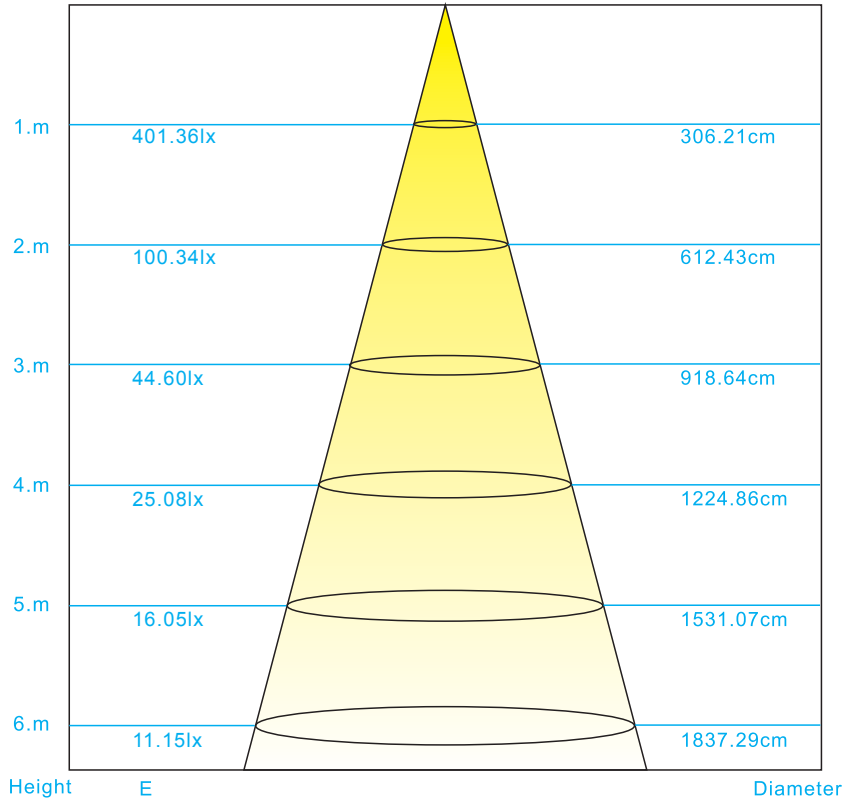

## LED STRIP SPECIFICATION

LED60-2835-W30-24V-12W

Part Number: LED60-2835-W30-24V-IP20 → IP20/IP52/IP65H/IP65/IP67/IP67E/IP68  
 12V/24V  
 → W21/W24/W27/W30/W40/W60

**Description**

12V or 24V for option, flexible LED strip (3LEDs/step =50mm(12V)/6LEDs/step =100mm(24V)) with 3M adhesive tape on the back for easy installed.1138.20lm/m at 12W/m. 120° beam angle.  
 Very good color reproduction with CRI>90. "One Bin Only" within 3 MacAdam guarantees constant color temperature and high light quality at a lifetime of 54,000 hours (L70). Double-layer FPC(2Oz) for good heat dissipation.

**Dimensions & Waterproof**

**Product Specification**

Dimension	5000x8x1.2mm
Chip Type	2835SMD
Chip Density	60LEDs/m
Step LEDs	3LEDs/6LEDs
Step Length	50mm/100mm

Voltage(V)	DC12V/DC24V
Current(A/m)	1A/0.5A
Power(W/m)	12W
Beam Angle	120°
Operation Temperature	-20°C~50°C

**Product Photometrics (Data base on CRI>90)**

CCT (K)	Lumen (lm/m)	Efficacy (lm/w)	CRI	R9	TM-30-15	
					Rf (Fidelity)	Rg (Gamut)
2100±100	826.32	68.86	91.28	69.81	90.85	101.87
2400±100	953.28	79.44	91.48	76.91	90.91	101.88
2700±100	1063.08	88.59	90.78	78.85	92.82	100.97
3000±100	1055.04	87.92	92.91	84.85	90.96	103.89
4000±200	1161.12	96.76	95.70	85.99	90.93	99.83
6000±300	1138.20	94.85	93.19	98.94	91.92	101.96

Light Distribution Curve [Data base on 1m IP20 6000K CRI>90, Unit:cd]

Packing Information(Data base on IP20)