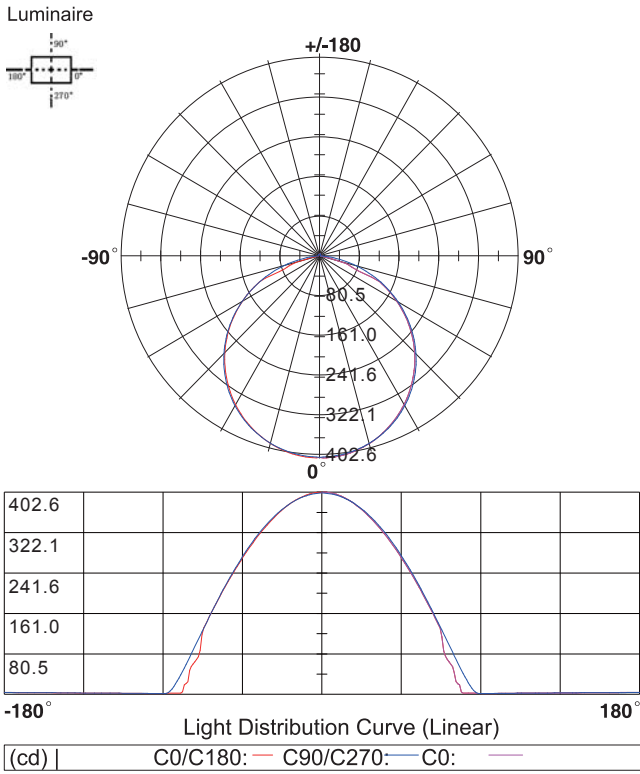

## LED STRIP SPECIFICATION

LED60-2835-W30-24V-12W

Part Number: LED60-2835-W30-24V-IP20 → IP20/IP52/IP65H/IP65/IP67/IP67E/IP68  
 12V/24V  
 → W21/W24/W27/W30/W40/W60

**Description**

12V or 24V for option, flexible LED strip (3LEDs/step =50mm(12V)/6LEDs/step =100mm(24V)) with 3M adhesive tape on the back for easy installed.1138.20lm/m at 12W/m. 120° beam angle.  
 Very good color reproduction with CRI>90. "One Bin Only" within 3 MacAdam guarantees constant color temperature and high light quality at a lifetime of 54,000 hours (L70). Double-layer FPC(2Oz) for good heat dissipation.

**Dimensions & Waterproof**

**Product Specification**

Dimension	5000x8x1.2mm
Chip Type	2835SMD
Chip Density	60LEDs/m
Step LEDs	3LEDs/6LEDs
Step Length	50mm/100mm

Voltage(V)	DC12V/DC24V
Current(A/m)	1A/0.5A
Power(W/m)	12W
Beam Angle	120°
Operation Temperature	-20°C~50°C

**Product Photometrics (Data base on CRI>90)**

CCT (K)	Lumen (lm/m)	Efficacy (lm/w)	CRI	R9	TM-30-15	
					Rf (Fidelity)	Rg (Gamut)
2100±100	826.32	68.86	91.28	69.81	90.85	101.87
2400±100	953.28	79.44	91.48	76.91	90.91	101.88
2700±100	1063.08	88.59	90.78	78.85	92.82	100.97
3000±100	1055.04	87.92	92.91	84.85	90.96	103.89
4000±200	1161.12	96.76	95.70	85.99	90.93	99.83
6000±300	1138.20	94.85	93.19	98.94	91.92	101.96

Light Distribution Curve [Data base on 1m IP20 6000K CRI>90, Unit:cd]

Packing Information(Data base on IP20)