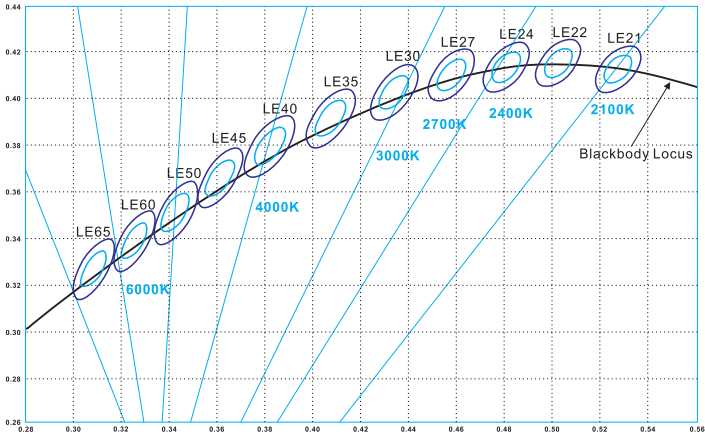

Bining

For all your order
ONE BIN ONLY
Today and tomorrow

- **IP20:** bare, max. light output and the best color consistency, indoor use.
- **IP52:** Silicone coating, ~5% less output and 3rd best color consistency, indoor use, for damp environments.
- **IP65:** Silicon tube / Heat shrink tube / Extrusion tube / U milky tube + clear cover, ~3% less output and 2nd best color consistency, Indoor use or semi-outdoor use, for raining environments.
- **IP67:** Silicone tube + silicon filling, ~7% less output and 4th best color consistency, outdoor use, max length is 10 meters.
- **IP67E:** Solid silicone extrusion, ~7% less output and 4th best color consistency, outdoor use, max length up to 50 meters.
- **IP68:** PU(Polyurethane), ~7% less output and 4th best color consistency, under the water, within 2 meters deep.

Light Distribution Curve [Data base on 1m IP20 6000K CRI>90, Unit:cd]

Packing Information(Data base on IP20)