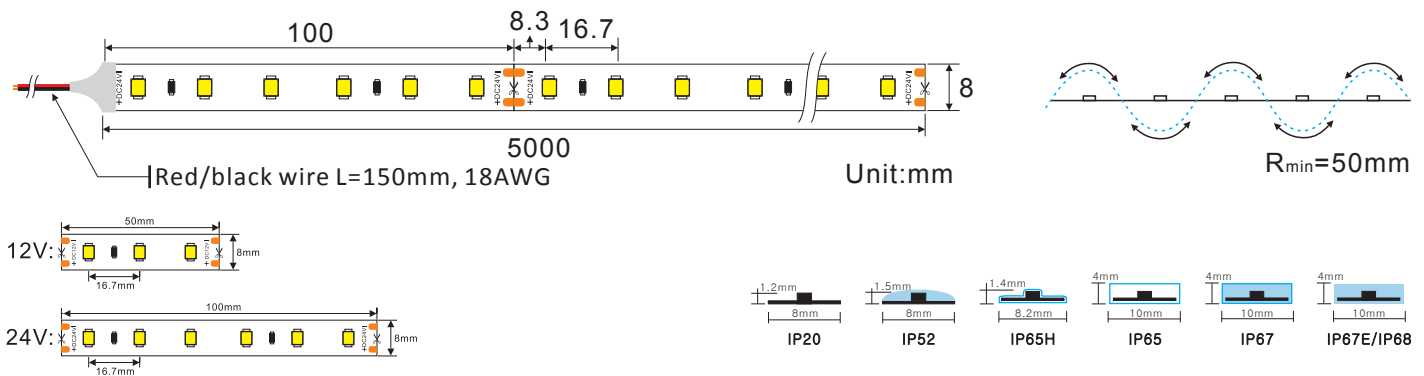

LED STRIP SPECIFICATION

Ustrip LED60-2835-W30-24V-12W-IP65H

Part Number: LED60-2835-W30-24V-IP65 → IP20/IP52/IP65H/IP65/IP67/IP67E/IP68
 12V/24V
 W21/W24/W27/W30/W40/W60

Description

12V or 24V for option, flexible LED strip (3LEDs/step =50mm(12V)/6LEDs/step =100mm(24V)) with 3M adhesive tape on the back for easy installed. 1138.20lm/m at 12W/m. 120° beam angle. Very good color reproduction with CRI>90. "One Bin Only" within 3 MacAdam guarantees constant color temperature and high light quality at a lifetime of 54,000 hours (L70). Double-layer FPC(2Oz) for good heat dissipation.

Dimensions & Waterproof

Product Specification

Dimension	5000x8x1.2mm
Chip Type	2835SMD
Chip Density	60LEDs/m
Step LEDs	3LEDs/6LEDs
Step Length	50mm/100mm

Voltage(V)	DC12V/DC24V
Current(A/m)	1A/0.5A
Power(W/m)	12W
Beam Angle	120°
Operation Temperature	-20°C~50°C

Bining

Graphic Description:

For all your order
ONE BIN ONLY
 Today and tomorrow

- IP20:** bare, max. light output and the best color consistency, indoor use.
- IP52:** Silicone coating, ~5% less output and 3rd best color consistency, indoor use, for damp environments.
- IP65:** Silicon tube / Heat shrink tube / Extrusion tube / U milky tube + clear cover, ~3% less output and 2nd best color consistency, Indoor use or semi-outdoor use, for raining environments.
- IP67:** Silicone tube + silicon filling, ~7% less output and 4th best color consistency, outdoor use, max length is 10 meters.
- IP67E:** Solid silicone extrusion, ~7% less output and 4th best color consistency, outdoor use, max length up to 50 meters.
- IP68:** PU(Polyurethane), ~7% less output and 4th best color consistency, under the water, within 2 meters deep.

Light Distribution Curve [Data base on 1m IP20 6000K CRI>90, Unit:cd]

Packing Information(Data base on IP20)