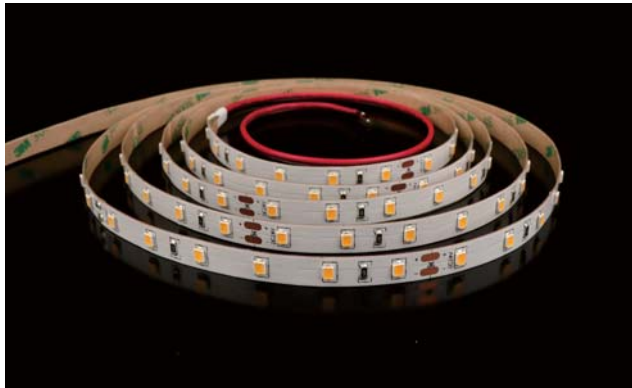

LED STRIP SPECIFICATION

Ustrip LED60-2835-W30-24V-12W-IP65H

Part Number: LED60-2835-W30-24V-IP65 → IP20/IP52/IP65H/IP65/IP67/IP67E/IP68
 12V/24V
 W21/W24/W27/W30/W40/W60

Description

12V or 24V for option, flexible LED strip (3LEDs/step =50mm(12V)/6LEDs/step =100mm(24V)) with 3M adhesive tape on the back for easy installed. 1138.20lm/m at 12W/m. 120° beam angle. Very good color reproduction with CRI>90. "One Bin Only" within 3 MacAdam guarantees constant color temperature and high light quality at a lifetime of 54,000 hours (L70). Double-layer FPC(2Oz) for good heat dissipation.

Dimensions & Waterproof

Product Specification

Dimension	5000x8x1.2mm
Chip Type	2835SMD
Chip Density	60LEDs/m
Step LEDs	3LEDs/6LEDs
Step Length	50mm/100mm

Voltage(V)	DC12V/DC24V
Current(A/m)	1A/0.5A
Power(W/m)	12W
Beam Angle	120°
Operation Temperature	-20°C~50°C

Bining

Graphic Description:

For all your order
ONE BIN ONLY
 Today and tomorrow

- IP20:** bare, max. light output and the best color consistency, indoor use.
- IP52:** Silicone coating, ~5% less output and 3rd best color consistency, indoor use, for damp environments.
- IP65:** Silicon tube / Heat shrink tube / Extrusion tube / U milky tube + clear cover, ~3% less output and 2nd best color consistency, Indoor use or semi-outdoor use, for raining environments.
- IP67:** Silicone tube + silicon filling, ~7% less output and 4th best color consistency, outdoor use, max length is 10 meters.
- IP67E:** Solid silicone extrusion, ~7% less output and 4th best color consistency, outdoor use, max length up to 50 meters.
- IP68:** PU(Polyurethane), ~7% less output and 4th best color consistency, under the water, within 2 meters deep.