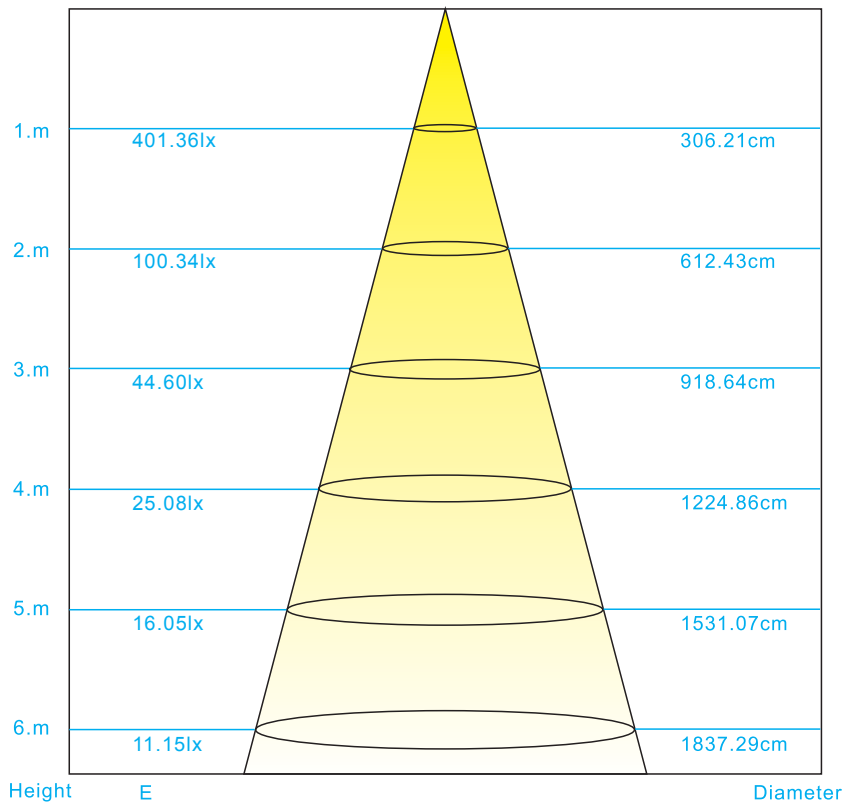

LED STRIP SPECIFICATION

Ustrip LED60-2835-W30-24V-12W-IP65H

Part Number: LED60-2835-W30-24V-IP65 → IP20/IP52/IP65H/IP65/IP67/IP67E/IP68
 12V/24V
 W21/W24/W27/W30/W40/W60

Description

12V or 24V for option, flexible LED strip (3LEDs/step =50mm(12V)/6LEDs/step =100mm(24V)) with 3M adhesive tape on the back for easy installed. 1138.20lm/m at 12W/m. 120° beam angle. Very good color reproduction with CRI>90. "One Bin Only" within 3 MacAdam guarantees constant color temperature and high light quality at a lifetime of 54,000 hours (L70). Double-layer FPC(2Oz) for good heat dissipation.

Dimensions & Waterproof

Product Specification

Dimension	5000x8x1.2mm
Chip Type	2835SMD
Chip Density	60LEDs/m
Step LEDs	3LEDs/6LEDs
Step Length	50mm/100mm

Voltage(V)	DC12V/DC24V
Current(A/m)	1A/0.5A
Power(W/m)	12W
Beam Angle	120°
Operation Temperature	-20°C~50°C

Product Photometrics (Data base on CRI>90)

CCT (K)	Lumen (lm/m)	Efficacy (lm/w)	CRI	R9	TM-30-15	
					Rf (Fidelity)	Rg (Gamut)
2100±100	826.32	68.86	91.28	69.81	90.85	101.87
2400±100	953.28	79.44	91.48	76.91	90.91	101.88
2700±100	1063.08	88.59	90.78	78.85	92.82	100.97
3000±100	1055.04	87.92	92.91	84.85	90.96	103.89
4000±200	1161.12	96.76	95.70	85.99	90.93	99.83
6000±300	1138.20	94.85	93.19	98.94	91.92	101.96

Light Distribution Curve [Data base on 1m IP20 6000K CRI>90, Unit:cd]

Packing Information(Data base on IP20)