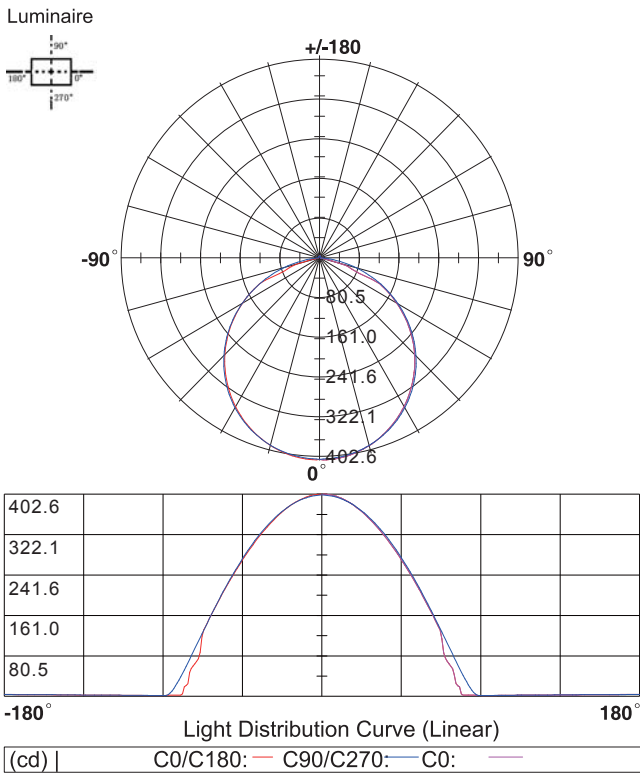

LED STRIP SPECIFICATION

Ustrip LED60-2835-W30-24V-12W-IP65H

Part Number: LED60-2835-W30-24V-IP65 → IP20/IP52/IP65H/IP65/IP67/IP67E/IP68
 12V/24V
 W21/W24/W27/W30/W40/W60

Description

12V or 24V for option, flexible LED strip (3LEDs/step =50mm(12V)/6LEDs/step =100mm(24V)) with 3M adhesive tape on the back for easy installed. 1138.20lm/m at 12W/m. 120° beam angle. Very good color reproduction with CRI>90. "One Bin Only" within 3 MacAdam guarantees constant color temperature and high light quality at a lifetime of 54,000 hours (L70). Double-layer FPC(2Oz) for good heat dissipation.

Dimensions & Waterproof

Product Specification

Dimension	5000x8x1.2mm
Chip Type	2835SMD
Chip Density	60LEDs/m
Step LEDs	3LEDs/6LEDs
Step Length	50mm/100mm

Voltage(V)	DC12V/DC24V
Current(A/m)	1A/0.5A
Power(W/m)	12W
Beam Angle	120°
Operation Temperature	-20°C~50°C

Product Photometrics (Data base on CRI>90)

CCT (K)	Lumen (lm/m)	Efficacy (lm/w)	CRI	R9	TM-30-15	
					Rf (Fidelity)	Rg (Gamut)
2100±100	826.32	68.86	91.28	69.81	90.85	101.87
2400±100	953.28	79.44	91.48	76.91	90.91	101.88
2700±100	1063.08	88.59	90.78	78.85	92.82	100.97
3000±100	1055.04	87.92	92.91	84.85	90.96	103.89
4000±200	1161.12	96.76	95.70	85.99	90.93	99.83
6000±300	1138.20	94.85	93.19	98.94	91.92	101.96

Light Distribution Curve [Data base on 1m IP20 6000K CRI>90, Unit:cd]

Packing Information(Data base on IP20)