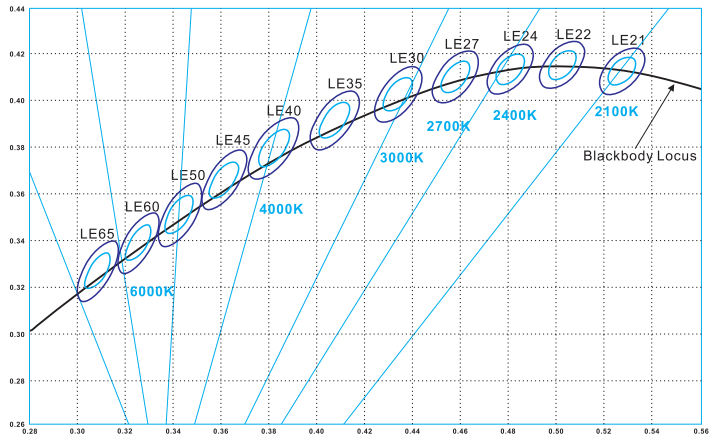

Bining

For all your order
ONE BIN ONLY
Today and tomorrow

- **IP20:** bare, max. light output and the best color consistency, indoor use.
- **IP52:** Silicone coating, ~5% less output and 3rd best color consistency, indoor use, for damp environments.
- **IP65:** Silicon tube / Heat shrink tube / Extrusion tube / U milky tube + clear cover, ~3% less output and 2nd best color consistency, Indoor use or semi-outdoor use, for raining environments.
- **IP67:** Silicone tube + silicon filling, ~7% less output and 4th best color consistency, outdoor use, max length is 10 meters.
- **IP67E:** Solid silicone extrusion, ~7% less output and 4th best color consistency, outdoor use, max length up to 50 meters.
- **IP68:** PU(Polyurethane), ~7% less output and 4th best color consistency, under the water, within 2 meters deep.

Light Distribution Curve [Data base on 1m IP20 6000K CRI>90, Unit:cd]

Packing Information(Data base on IP20)