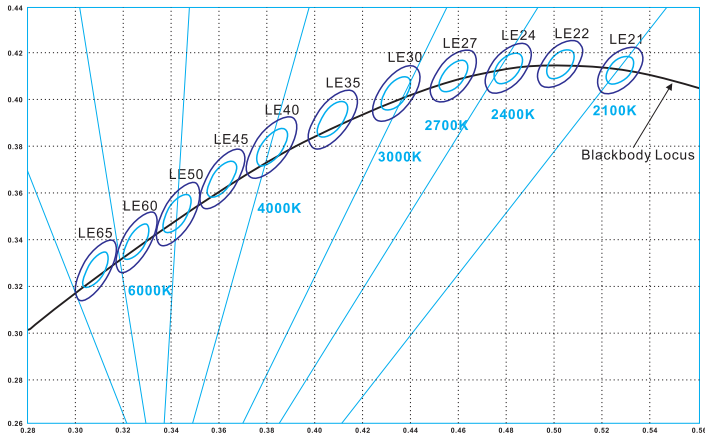

LED STRIP SPECIFICATION

Ustrip LED60-5050-RGB-24V-14.4W

Part Number: LED60-5050RGB-24V-IP20 → IP20/IP52/IP65H/IP65/IP67/IP67E/IP68
 → W12/W24

Description

12V or 24V for option, flexible LED strip (6LED/step =50mm(12V)/6LED/step =100mm(24V)) with 3M adhesive tape on the back for easy installed.
 14.4W/m. 120° beam angle, high light quality at a lifetime of 54,000 hours (L70).
 Double-layer FPC(2Oz) for good heat dissipation.

Dimensions & Waterproof

Product Specification

Dimension	5000x10x2mm	Voltage(V)	DC12V/DC24V
Chip Type	5050SMD	Current(A/m)	1.2A(12V)/0.6A(24V)
Chip Density	60LEDs/m	Power(W/m)	14.4W(3 colors 100% on)
Step LEDs	3LEDs(12V)/6LEDs(24V)	Beam Angle	120°
Step Length	50mm(12V)/100mm(24V)	Operation Temperature	-20°C~50°C

Product Photometrics - Red, Green and Blue Diodes (Data base on IP20)

Color	Peak Wavelength (nm)	Dominant Wavelength (nm)	Lumen (lm/m)	Power (w/m)	Efficacy (lm/w)
Red	632	622	134.15	4.63	28.97
Green	517	523	433.40	5.04	85.99
Blue	462	466	80.49	4.74	16.98

Product Photometrics - All Red, Green and Blue color at 100% on (Data base on IP20)

CCT (K)	Lumen (lm/m)	Power (w/m)	Efficacy (lm/w)	CRI	R9
42300K	620	14.4	43.05	50	-

Bining

Graphic Description:

For all your order
ONE BIN ONLY
 Today and tomorrow