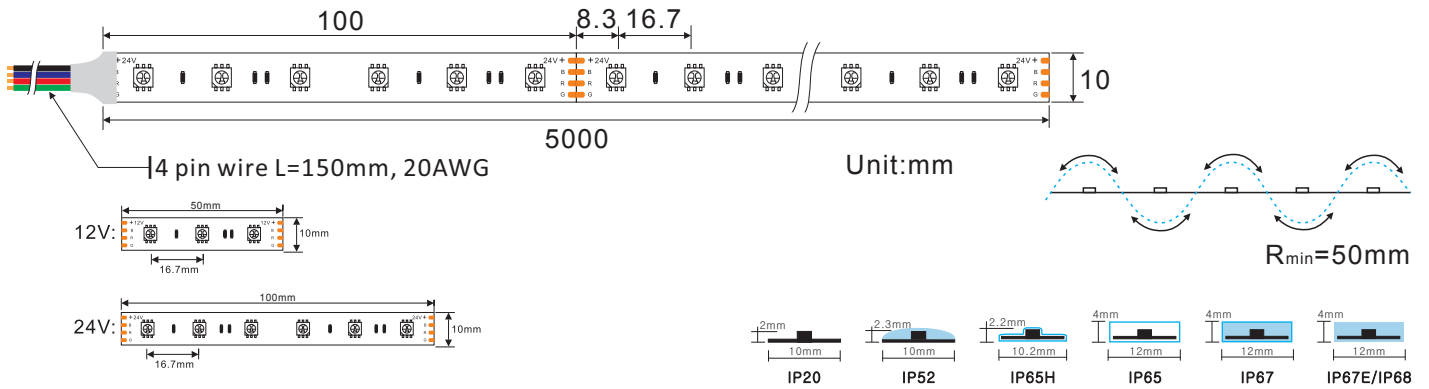

LED STRIP SPECIFICATION

Ustrip LED60-5050-RGB-24V-14.4W

Part Number: LED60-5050RGB-24V-IP20 → IP20/IP52/IP65H/IP65/IP67/IP67E/IP68
 → W12/W24

Description

12V or 24V for option, flexible LED strip (6LED/step =50mm(12V)/6LED/step =100mm(24V)) with 3M adhesive tape on the back for easy installed.
 14.4W/m. 120° beam angle, high light quality at a lifetime of 54,000 hours (L70).
 Double-layer FPC(2Oz) for good heat dissipation.

Dimensions & Waterproof

Product Specification

Dimension	5000x10x2mm	Voltage(V)	DC12V/DC24V
Chip Type	5050SMD	Current(A/m)	1.2A(12V)/0.6A(24V)
Chip Density	60LEDs/m	Power(W/m)	14.4W(3 colors 100% on)
Step LEDs	3LEDs(12V)/6LEDs(24V)	Beam Angle	120°
Step Length	50mm(12V)/100mm(24V)	Operation Temperature	-20°C~50°C

Product Photometrics - Red, Green and Blue Diodes (Data base on IP20)

Color	Peak Wavelength (nm)	Dominant Wavelength (nm)	Lumen (lm/m)	Power (w/m)	Efficacy (lm/w)
Red	632	622	134.15	4.63	28.97
Green	517	523	433.40	5.04	85.99
Blue	462	466	80.49	4.74	16.98

- IP20:** bare, max. light output and the best color consistency, indoor use.
- IP52:** Silicone coating, ~5% less output and 3rd best color consistency, indoor use, for damp environments.
- IP65:** Silicon tube / Heat shrink tube / Extrusion tube / U milky tube + clear cover, ~3% less output and 2nd best color consistency, Indoor use or semi-outdoor use, for raining environments.
- IP67:** Silicone tube + silicon filling, ~7% less output and 4th best color consistency, outdoor use, max length is 10 meters.
- IP67E:** Solid silicone extrusion, ~7% less output and 4th best color consistency, outdoor use, max length up to 50 meters.
- IP68:** PU(Polyurethane), ~7% less output and 4th best color consistency, under the water, within 2 meters deep.