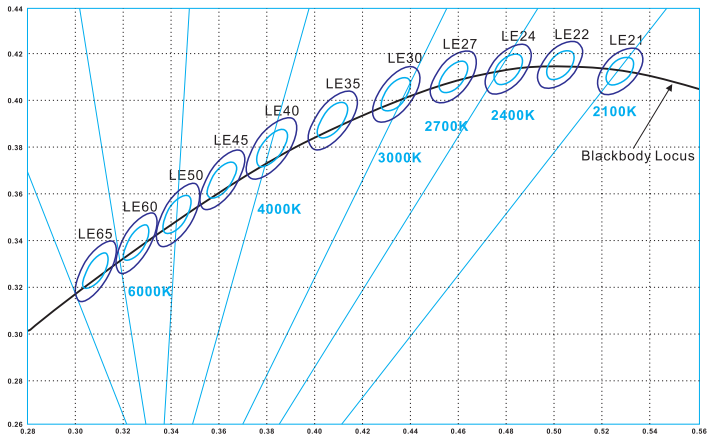

Bining

For all your order
ONE BIN ONLY
Today and tomorrow

- **IP20:** bare, max. light output and the best color consistency, indoor use.
- **IP52:** Silicone coating, ~5% less output and 3rd best color consistency, indoor use, for damp environments.
- **IP65:** Silicon tube / Heat shrink tube / Extrusion tube / U milky tube + clear cover, ~3% less output and 2nd best color consistency, Indoor use or semi-outdoor use, for raining environments.
- **IP67:** Silicone tube + silicon filling, ~7% less output and 4th best color consistency, outdoor use, max length is 10 meters.
- **IP67E:** Solid silicone extrusion, ~7% less output and 4th best color consistency, outdoor use, max length up to 50 meters.
- **IP68:** PU(Polyurethane), ~7% less output and 4th best color consistency, under the water, within 2 meters deep.

Light Distribution Curve [Data base on 1m IP20 6000K CRI>90, Unit:cd]

Packing Information (Data base on IP20)