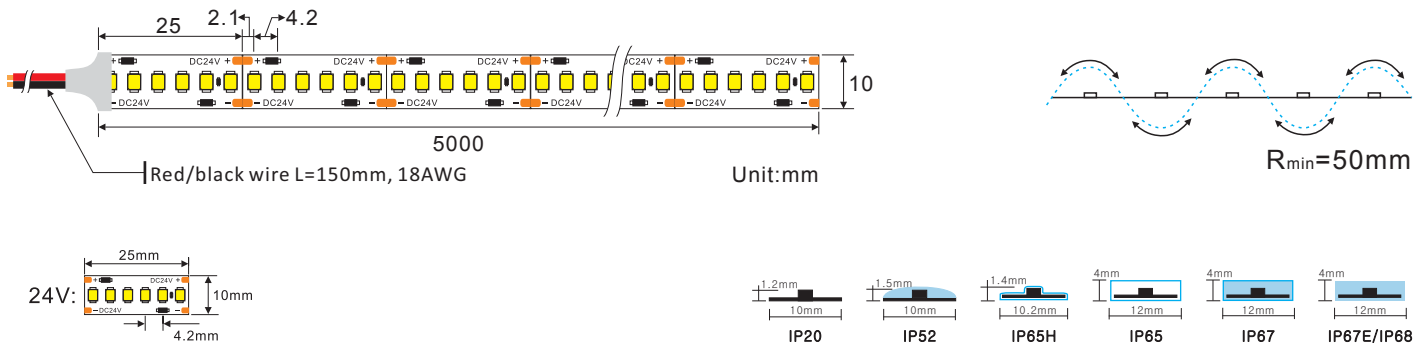

## LED STRIP SPECIFICATION

Ustrip LED240-2835-W30-24V-24W-IP65H

Part Number: LED240-2835-**W30**-24V-**IP65** → IP20/IP52/IP65H/IP65/IP67/IP67E/IP68  
 ↳ W21/W24/W27/W30/W40/W60

### Description

24V, flexible LED strip (6LED/step =25mm) with 3M adhesive tape on the back for easy installed. 2490lm/m at 24W/m. 120° beam angle.

Very good color reproduction with CRI>90. "One Bin Only" within 3 MacAdam guarantees constant color temperature and high light quality at a lifetime of 54,000 hours (L<sub>70</sub>). Double-layer FPC(2Oz) for good heat dissipation.

### Product Specification

Dimension	5000x10x1.2mm
Chip Type	2835SMD
Chip Density	240LEDs/m
Step LEDs	6LEDs
Step Length	25mm

Voltage(V)	DC24V
Current(A/m)	1A
Power(W/m)	24W
Beam Angle	120°
Operation Temperature	-20°C~50°C

### Light Distribution Curve [Data base on 1m IP20 6000K CRI>90, Unit:cd]

Beam Angle: 113.60°