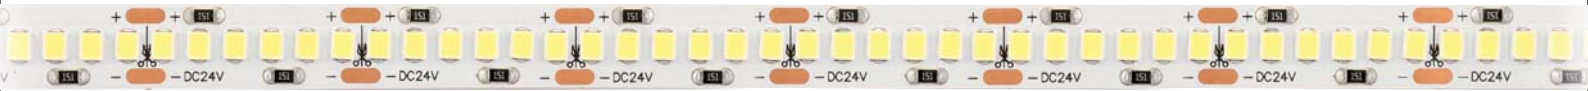

## LED STRIP SPECIFICATION

Ustrip LED240-2835-W30-24V-24W-IP65H

Part Number: LED240-2835-**W30**-24V-**IP65** → IP20/IP52/IP65H/IP65/IP67/IP67E/IP68  
 ↳ W21/W24/W27/W30/W40/W60

### Description

24V, flexible LED strip (6LED/step =25mm) with 3M adhesive tape on the back for easy installed. 2490lm/m at 24W/m. 120° beam angle.

Very good color reproduction with CRI>90. "One Bin Only" within 3 MacAdam guarantees constant color temperature and high light quality at a lifetime of 54,000 hours (L<sub>70</sub>). Double-layer FPC(2Oz) for good heat dissipation.

### Product Specification

Dimension	5000x10x1.2mm
Chip Type	2835SMD
Chip Density	240LEDs/m
Step LEDs	6LEDs
Step Length	25mm

Voltage(V)	DC24V
Current(A/m)	1A
Power(W/m)	24W
Beam Angle	120°
Operation Temperature	-20°C~50°C

### Bining

Graphic Description:

For all your order  
**ONE BIN ONLY**  
 Today and tomorrow

- IP20:** bare, max. light output and the best color consistency, indoor use.
- IP52:** Silicone coating, ~5% less output and 3rd best color consistency, indoor use, for damp environments.
- IP65:** Silicon tube / Heat shrink tube / Extrusion tube / U milky tube + clear cover, ~3% less output and 2nd best color consistency, Indoor use or semi-outdoor use, for raining environments.
- IP67:** Silicone tube + silicon filling, ~7% less output and 4th best color consistency, outdoor use, max length is 10 meters.
- IP67E:** Solid silicone extrusion, ~7% less output and 4th best color consistency, outdoor use, max length up to 50 meters.
- IP68:** PU(Polyurethane), ~7% less output and 4th best color consistency, under the water, within 2 meters deep.