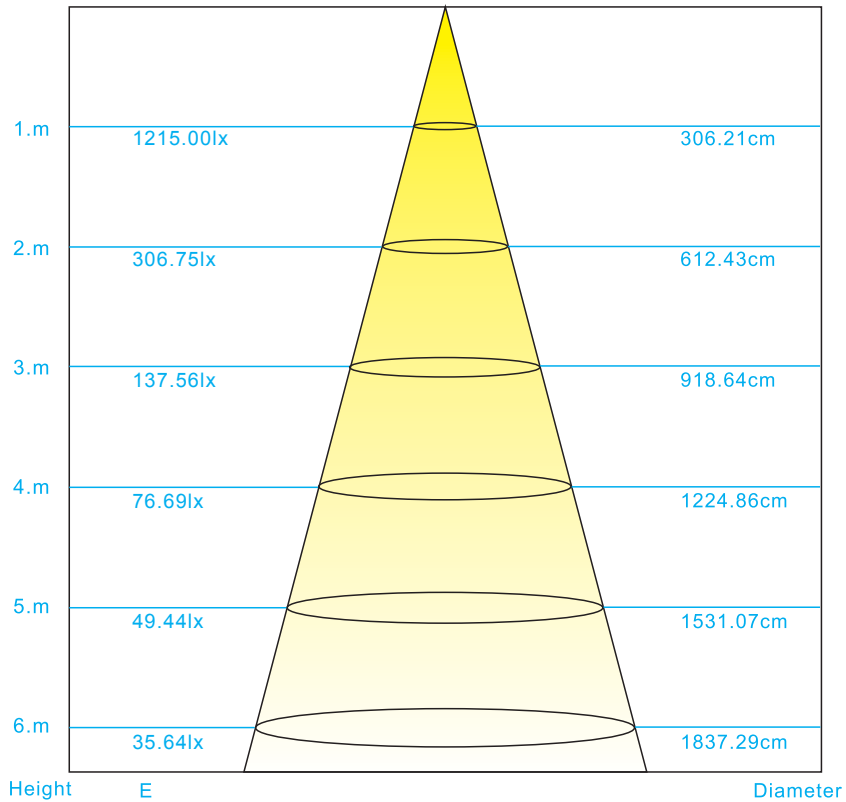

### Description

24V, flexible LED strip (6LED/step =25mm) with 3M adhesive tape on the back for easy installed. 2490lm/m at 24W/m. 120° beam angle.

Very good color reproduction with CRI>90. "One Bin Only" within 3 MacAdam guarantees constant color temperature and high light quality at a lifetime of 54,000 hours (L<sub>70</sub>). Double-layer FPC(2Oz) for good heat dissipation.

### Product Specification

Dimension	5000x10x1.2mm
Chip Type	2835SMD
Chip Density	240LEDs/m
Step LEDs	6LEDs
Step Length	25mm

Voltage(V)	DC24V
Current(A/m)	1A
Power(W/m)	24W
Beam Angle	120°
Operation Temperature	-20°C~50°C

### Product Photometrics (Data base on IP20 CRI>90)

CCT (K)	Lumen (lm/m)	Efficacy (lm/w)	CRI	R9	TM-30-15	
					Rf (Fidelity)	Rg (Gamut)
2100±100	1836.24	76.51	91.64	69.95	90.86	101.84
2400±100	2085.36	86.89	91.84	76.90	90.94	101.83
2700±100	2209.44	92.06	90.76	78.86	92.84	100.81
3000±100	2310.48	96.27	92.35	84.96	90.96	103.88
4000±200	2524.56	105.19	95.64	85.81	90.82	99.92
6000±300	2490.00	103.75	93.76	98.98	91.97	101.87

### Light Distribution Curve [Data base on 1m IP20 6000K CRI>90, Unit:cd]

Beam Angle: 113.60°