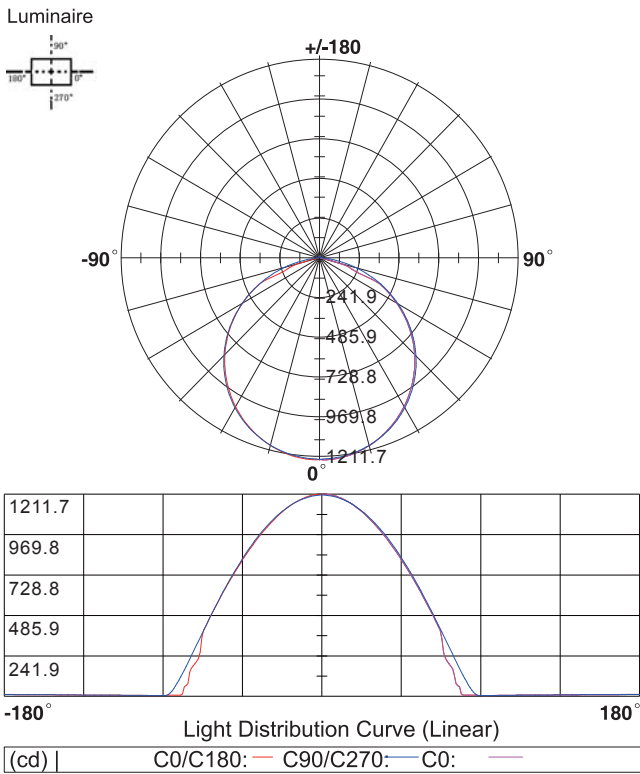

### Product Specification

Dimension	5000x10x1.2mm
Chip Type	2835SMD
Chip Density	240LEDs/m
Step LEDs	6LEDs
Step Length	25mm

Voltage(V)	DC24V
Current(A/m)	1A
Power(W/m)	24W
Beam Angle	120°
Operation Temperature	-20°C~50°C

### Product Photometrics (Data base on IP20 CRI>90)

CCT (K)	Lumen (lm/m)	Efficacy (lm/w)	CRI	R9	TM-30-15	
					Rf (Fidelity)	Rg (Gamut)
2100±100	1836.24	76.51	91.64	69.95	90.86	101.84
2400±100	2085.36	86.89	91.84	76.90	90.94	101.83
2700±100	2209.44	92.06	90.76	78.86	92.84	100.81
3000±100	2310.48	96.27	92.35	84.96	90.96	103.88
4000±200	2524.56	105.19	95.64	85.81	90.82	99.92
6000±300	2490.00	103.75	93.76	98.98	91.97	101.87

### Light Distribution Curve [Data base on 1m IP20 6000K CRI>90, Unit:cd]

Beam Angle: 113.60°