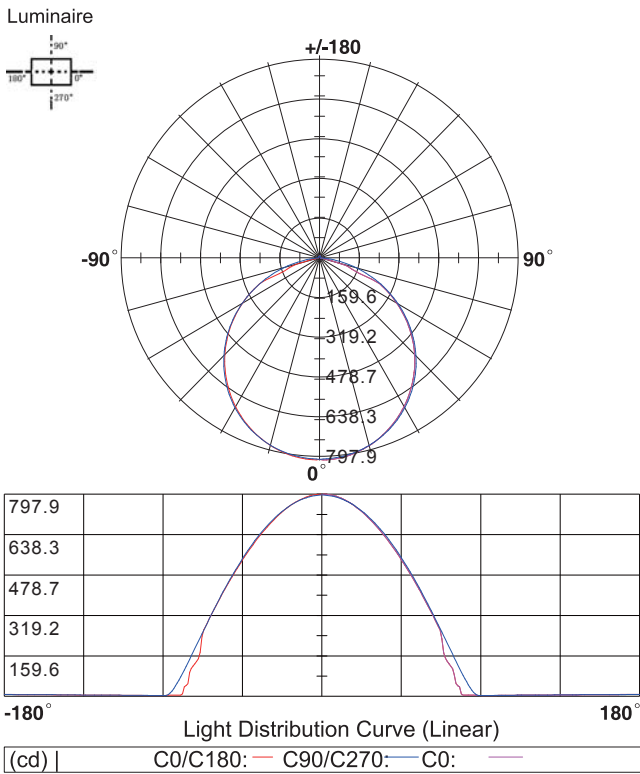

Dimensions & Waterproof

Product Specification

Dimension	5000x10x1.2mm	Voltage(V)	DC12V/DC24V
Chip Type	2835SMD	Current(A/m)	2A(12V)/1A(24V)
Chip Density	120LEDs/m	Power(W/m)	24W
Step LEDs	3LEDs(12V)/6LEDs(24V)	Beam Angle	120°
Step Length	25mm(12V)/50mm(24V)	Operation Temperature	-20°C~50°C

Product Photometrics (Data base on IP20 CRI>90)

CCT (K)	Lumen (lm/m)	Efficacy (lm/w)	CRI	R9	TM-30-15	
					Rf (Fidelity)	Rg (Gamut)
2100±100	1658.16	69.09	91.36	69.99	90.93	101.95
2400±100	1868.16	77.84	91.47	76.83	90.81	101.82
2700±100	2135.52	88.98	91.33	78.86	92.80	100.81
3000±100	2154.72	89.78	92.65	84.93	90.80	103.96
4000±200	2349.12	97.88	95.64	85.95	90.95	100.00
6000±300	2266.80	94.45	93.37	98.82	91.96	101.89

Light Distribution Curve [Data base on 1m IP20 6000K CRI>90, Unit:cd]

Beam Angle: 113.60°

Packing Information (Data base on IP20)