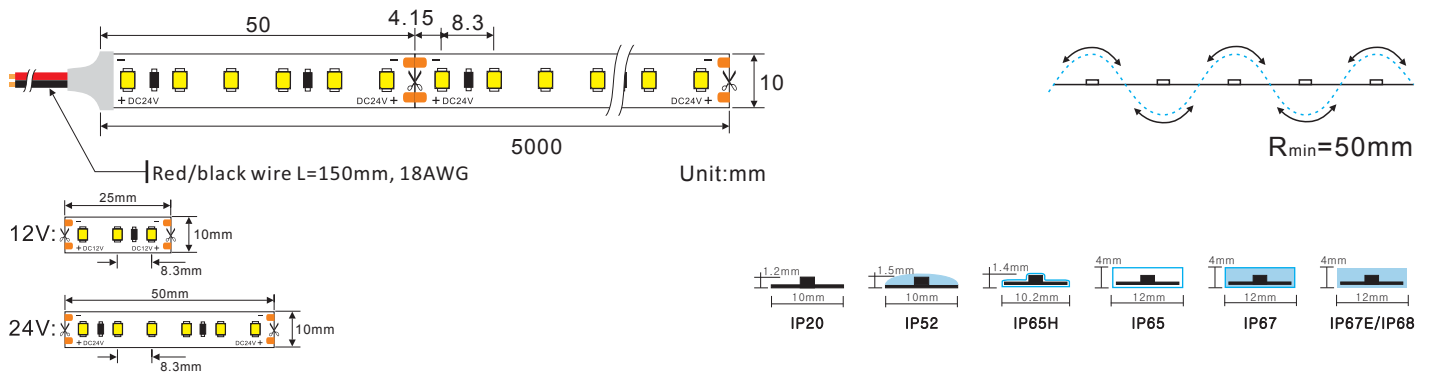

LED STRIP SPECIFICATION

Ustrip LED120-2835-W30-24V-24W

Part Number: LED120-2835-W30-24V-IP20 → IP20/IP52/IP65H/IP65/IP67/IP67E/IP68
 12V/24V
 W21/W24/W27/W30/W40/W60

Description

12V or 24V, flexible LED strip (3LED/step =25mm(12V)/6LED/step = 50mm(24V)) with 3M adhesive tape on the back for easy installed. 2266.80lm/m at 24W/m. 120° beam angle.

Dimensions & Waterproof

Product Specification

Dimension	5000x10x1.2mm	Voltage(V)	DC12V/DC24V
Chip Type	2835SMD	Current(A/m)	2A(12V)/1A(24V)
Chip Density	120LEDs/m	Power(W/m)	24W
Step LEDs	3LEDs(12V)/6LEDs(24V)	Beam Angle	120°
Step Length	25mm(12V)/50mm(24V)	Operation Temperature	-20°C~50°C

Bining

Graphic Description:

For all your order

ONE BIN ONLY
 Today and tomorrow

- IP20:** bare, max. light output and the best color consistency, indoor use.
- IP52:** Silicone coating, ~5% less output and 3rd best color consistency, indoor use, for damp environments.
- IP65:** Silicon tube / Heat shrink tube / Extrusion tube / U milky tube + clear cover, ~3% less output and 2nd best color consistency, Indoor use or semi-outdoor use, for raining environments.
- IP67:** Silicone tube + silicon filling, ~7% less output and 4th best color consistency, outdoor use, max length is 10 meters.
- IP67E:** Solid silicone extrusion, ~7% less output and 4th best color consistency, outdoor use, max length up to 50 meters.
- IP68:** PU(Polyurethane), ~7% less output and 4th best color consistency, under the water, within 2 meters deep.

Light Distribution Curve [Data base on 1m IP20 6000K CRI>90, Unit:cd]

Beam Angle: 113.60°

Packing Information (Data base on IP20)