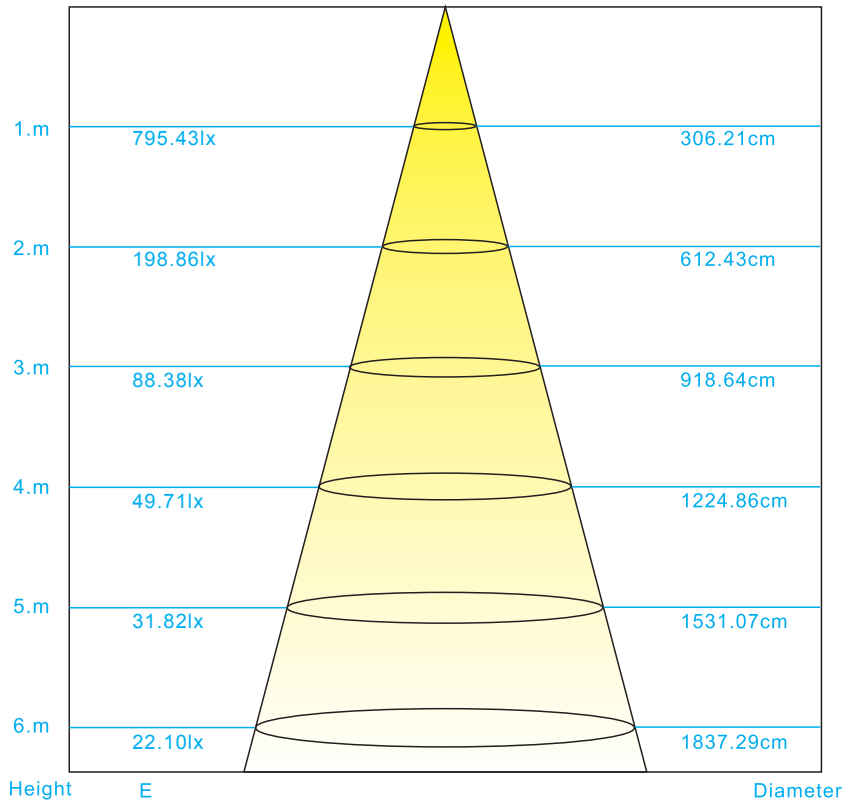

LED STRIP SPECIFICATION

Ustrip LED120-2835-W30-24V-24W

Part Number: LED120-2835-W30-24V-IP20 → IP20/IP52/IP65H/IP65/IP67/IP67E/IP68
 12V/24V
 W21/W24/W27/W30/W40/W60

Description

12V or 24V, flexible LED strip (3LED/step =25mm(12V)/6LED/step = 50mm(24V)) with 3M adhesive tape on the back for easy installed. 2266.80lm/m at 24W/m. 120° beam angle.

Dimensions & Waterproof

Product Specification

Dimension	5000x10x1.2mm	Voltage(V)	DC12V/DC24V
Chip Type	2835SMD	Current(A/m)	2A(12V)/1A(24V)
Chip Density	120LEDs/m	Power(W/m)	24W
Step LEDs	3LEDs(12V)/6LEDs(24V)	Beam Angle	120°
Step Length	25mm(12V)/50mm(24V)	Operation Temperature	-20°C~50°C

Product Photometrics (Data base on IP20 CRI>90)

CCT (K)	Lumen (lm/m)	Efficacy (lm/w)	CRI	R9	TM-30-15	
					Rf (Fidelity)	Rg (Gamut)
2100±100	1658.16	69.09	91.36	69.99	90.93	101.95
2400±100	1868.16	77.84	91.47	76.83	90.81	101.82
2700±100	2135.52	88.98	91.33	78.86	92.80	100.81
3000±100	2154.72	89.78	92.65	84.93	90.80	103.96
4000±200	2349.12	97.88	95.64	85.95	90.95	100.00
6000±300	2266.80	94.45	93.37	98.82	91.96	101.89

Light Distribution Curve [Data base on 1m IP20 6000K CRI>90, Unit:cd]

Beam Angle: 113.60°

Packing Information (Data base on IP20)