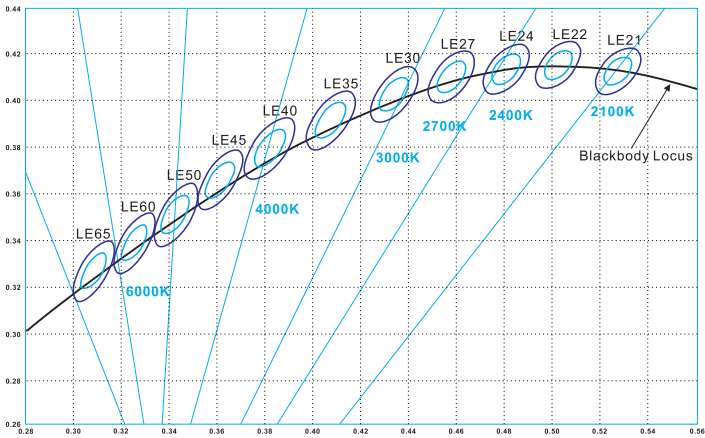

Bining

For all your order

ONE BIN ONLY
Today and tomorrow

- **IP20:** bare, max. light output and the best color consistency, indoor use.
- **IP52:** Silicone coating, ~5% less output and 3rd best color consistency, indoor use, for damp environments.
- **IP65:** Silicon tube / Heat shrink tube / Extrusion tube / U milky tube + clear cover, ~3% less output and 2nd best color consistency, Indoor use or semi-outdoor use, for raining environments.
- **IP67:** Silicone tube + silicon filling, ~7% less output and 4th best color consistency, outdoor use, max length is 10 meters.
- **IP67E:** Solid silicone extrusion, ~7% less output and 4th best color consistency, outdoor use, max length up to 50 meters.
- **IP68:** PU(Polyurethane), ~7% less output and 4th best color consistency, under the water, within 2 meters deep.

Light Distribution Curve [Data base on 1m IP20 6000K CRI>90, Unit:cd]

Packing Information (Data base on IP20)