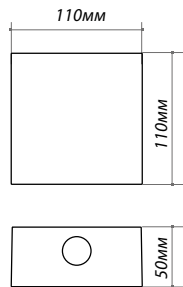

LGD-Wall-Quad-18B-8W

арт. 020339
угол свечения 18°