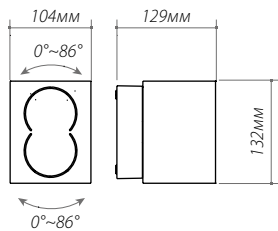

LGD-Wall-Vario-2B-10W
арт. 020338