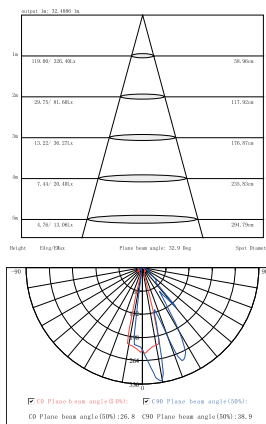

материал	закаленное стекло, алюминий
напряжение	100-240В
мощность	7Вт
светодиод	BRIDGELUX
световой поток	200Лм
угол свечения	27°
цветовая температура	3000K / 4000K / 5000K
класс пыле- влагозащиты	IP54