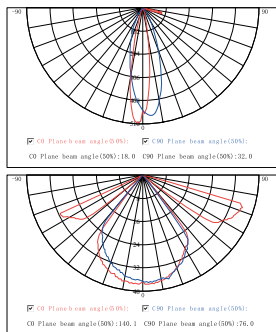

LGD-Wall-Quad-76B-8W

арт. 020340
угол свечения 76°