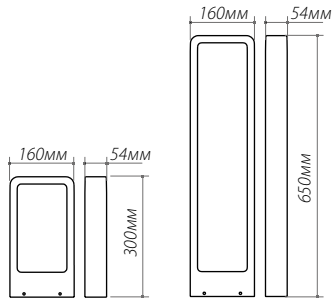

LGD-Path-Frame-H650B-5W
apt. 020343