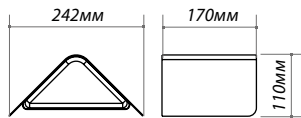

LGD-Wall-Delta-1B-12W
art. 020333, 019778