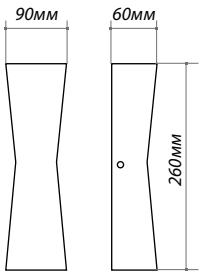

LGD-Wall-Tub-2B-10W
apt. 020334, 019780