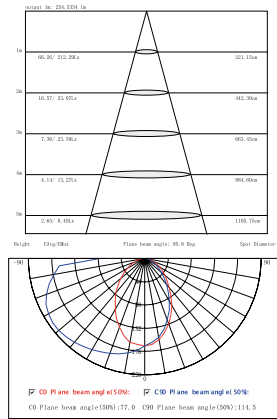

LGD-Wall-Delta-1B-12W
art. 020333, 019778