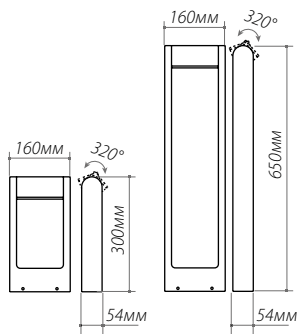

LGD-Path-Frame-Rotary-
H300B-6W
apt. 020344