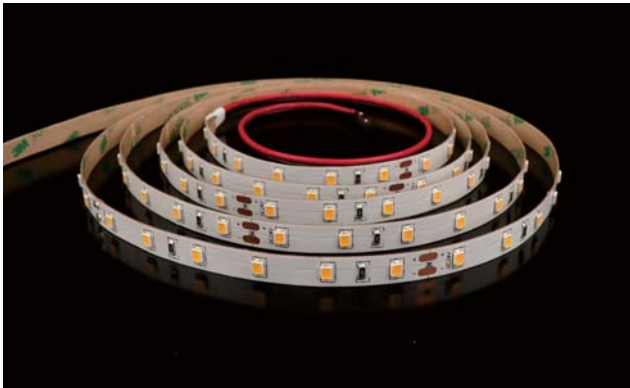

LED STRIP SPECIFICATION

Ustrip LED60-2835-W40-24V-12W

Part Number: LED60-2835-**W40-24V-IP20** → IP20/IP52/IP65H/IP65/IP67/IP67E/IP68
 ↳ W12/W24
 ↳ W21/W24/W27/W30/W40/W60

Description

12V or 24V for option, flexible LED strip (3LEDs/step = 50mm(12V)/6LEDs/step = 100mm(24V)) with 3M adhesive tape on the back for easy installed. 1138.20lm/m at 12W/m. 120° beam angle.
 Very good color reproduction with CRI>90. "One Bin Only" within 3 MacAdam guarantees constant color temperature and high light quality at a lifetime of 54,000 hours (L70). Double-layer FPC(2Oz) for good heat dissipation.

Dimensions & Waterproof

Product Specification

Dimension	5000x8x1.2mm
Chip Type	2835SMD
Chip Density	60LEDs/m
Step LEDs	3LEDs/6LEDs
Step Length	50mm/100mm

Voltage(V)	DC12V/DC24V
Current(A/m)	1A/0.5A
Power(W/m)	12W
Beam Angle	120°
Operation Temperature	-20°C~50°C

Bining

Graphic Description:

For all your order
ONE BIN ONLY
 Today and tomorrow

- IP20:** bare, max. light output and the best color consistency, indoor use.
- IP52:** Silicone coating, ~5% less output and 3rd best color consistency, indoor use, for damp environments.
- IP65:** Silicon tube / Heat shrink tube / Extrusion tube / U milky tube + clear cover, ~3% less output and 2nd best color consistency, Indoor use or semi-outdoor use, for raining environments.
- IP67:** Silicone tube + silicon filling, ~7% less output and 4th best color consistency, outdoor use, max length is 10 meters.
- IP67E:** Solid silicone extrusion, ~7% less output and 4th best color consistency, outdoor use, max length up to 50 meters.
- IP68:** PU(Polyurethane), ~7% less output and 4th best color consistency, under the water, within 2 meters deep.