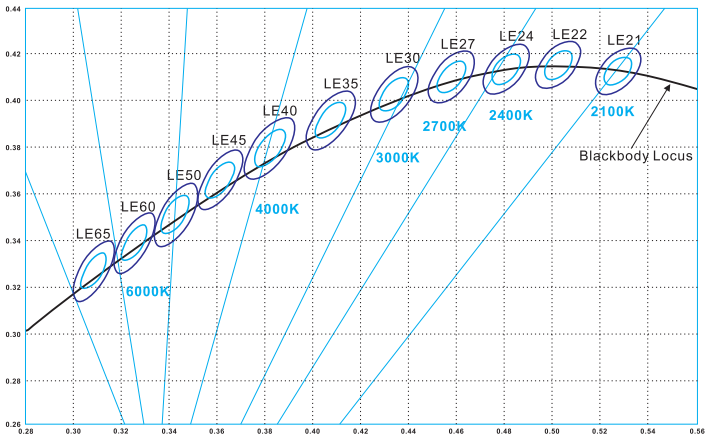

Bining

For all your order
ONE BIN ONLY
Today and tomorrow

- **IP20:** bare, max. light output and the best color consistency, indoor use.
- **IP52:** Silicone coating, ~5% less output and 3rd best color consistency, indoor use, for damp environments.
- **IP65:** Silicon tube / Heat shrink tube / Extrusion tube / U milky tube + clear cover, ~3% less output and 2nd best color consistency, Indoor use or semi-outdoor use, for raining environments.
- **IP67:** Silicone tube + silicon filling, ~7% less output and 4th best color consistency, outdoor use, max length is 10 meters.
- **IP67E:** Solid silicone extrusion, ~7% less output and 4th best color consistency, outdoor use, max length up to 50 meters.
- **IP68:** PU(Polyurethane), ~7% less output and 4th best color consistency, under the water, within 2 meters deep.

Light Distribution Curve [Data base on 1m IP20 6000K CRI>90, Unit:cd]

Packing Information (Data base on IP20)