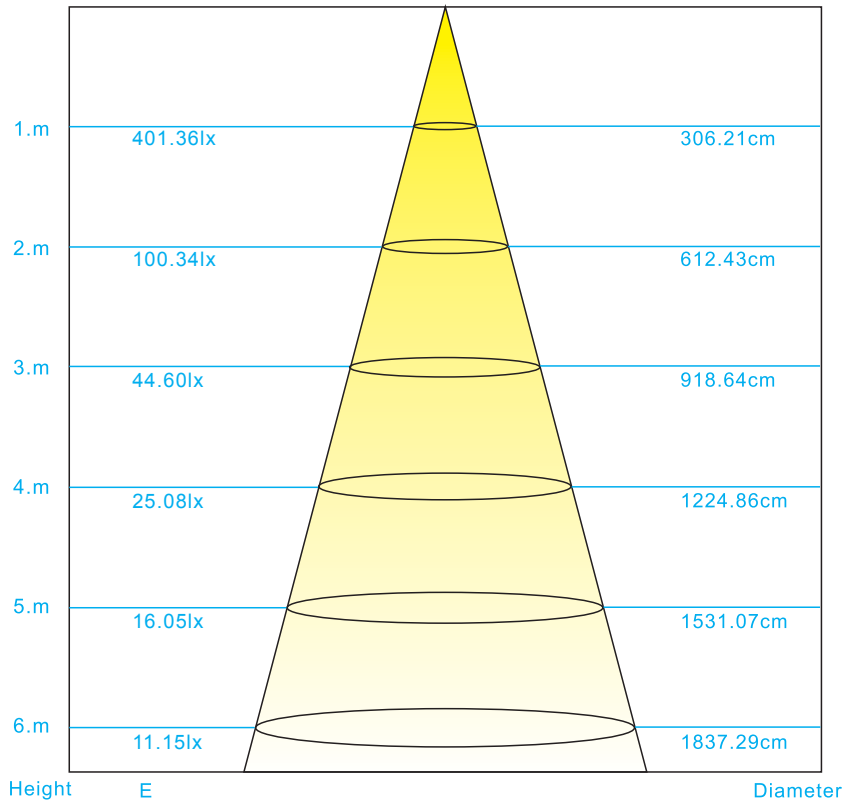

LED STRIP SPECIFICATION

Ustrip LED60-2835-W40-24V-12W

Part Number: LED60-2835-**W40-24V-IP20** → IP20/IP52/IP65H/IP65/IP67/IP67E/IP68
 ↳ W12/W24
 ↳ W21/W24/W27/W30/W40/W60

Description

12V or 24V for option, flexible LED strip (3LEDs/step = 50mm(12V)/6LEDs/step = 100mm(24V)) with 3M adhesive tape on the back for easy installed. 1138.20lm/m at 12W/m. 120° beam angle.
 Very good color reproduction with CRI>90. "One Bin Only" within 3 MacAdam guarantees constant color temperature and high light quality at a lifetime of 54,000 hours (L70). Double-layer FPC(2Oz) for good heat dissipation.

Dimensions & Waterproof

Product Specification

Dimension	5000x8x1.2mm
Chip Type	2835SMD
Chip Density	60LEDs/m
Step LEDs	3LEDs/6LEDs
Step Length	50mm/100mm

Voltage(V)	DC12V/DC24V
Current(A/m)	1A/0.5A
Power(W/m)	12W
Beam Angle	120°
Operation Temperature	-20°C~50°C

Product Photometrics (Data base on CRI>90)

CCT (K)	Lumen (lm/m)	Efficacy (lm/w)	CRI	R9	TM-30-15	
					R _f (Fidelity)	R _g (Gamut)
2100±100	826.32	68.86	91.28	69.81	90.85	101.87
2400±100	953.28	79.44	91.48	76.91	90.91	101.88
2700±100	1063.08	88.59	90.78	78.85	92.82	100.97
3000±100	1055.04	87.92	92.91	84.85	90.96	103.89
4000±200	1161.12	96.76	95.70	85.99	90.93	99.83
6000±300	1138.20	94.85	93.19	98.94	91.92	101.96

Light Distribution Curve [Data base on 1m IP20 6000K CRI>90, Unit:cd]

Packing Information (Data base on IP20)