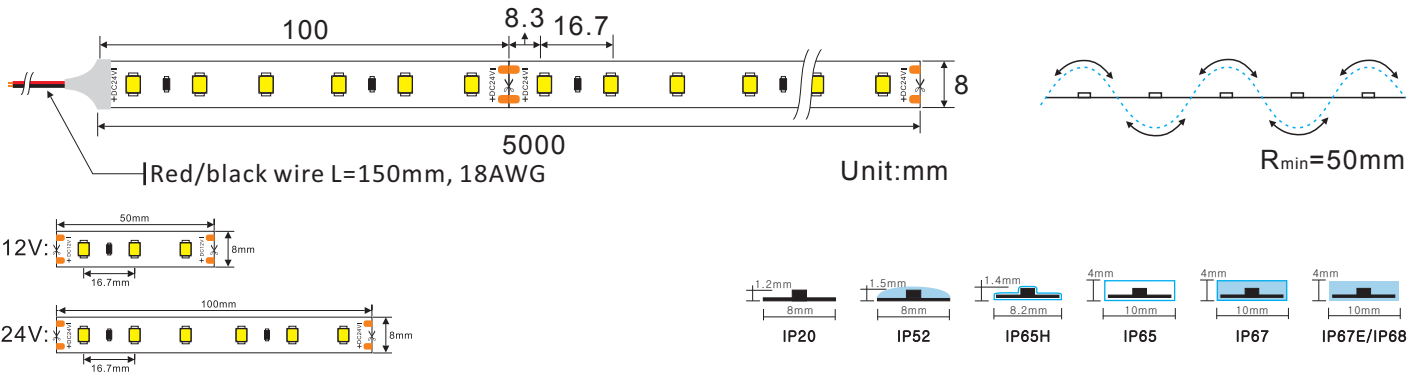

LED STRIP SPECIFICATION

Ustrip LED60-2835-W40-24V-12W

Part Number: LED60-2835-**W40-24V-IP20** → IP20/IP52/IP65H/IP65/IP67/IP67E/IP68
 ↳ W12/W24
 ↳ W21/W24/W27/W30/W40/W60

Description

12V or 24V for option, flexible LED strip (3LEDs/step = 50mm(12V)/6LEDs/step = 100mm(24V)) with 3M adhesive tape on the back for easy installed. 1138.20lm/m at 12W/m. 120° beam angle.
 Very good color reproduction with CRI>90. "One Bin Only" within 3 MacAdam guarantees constant color temperature and high light quality at a lifetime of 54,000 hours (L70). Double-layer FPC(2Oz) for good heat dissipation.

Dimensions & Waterproof

Product Specification

Dimension	5000x8x1.2mm
Chip Type	2835SMD
Chip Density	60LEDs/m
Step LEDs	3LEDs/6LEDs
Step Length	50mm/100mm

Voltage(V)	DC12V/DC24V
Current(A/m)	1A/0.5A
Power(W/m)	12W
Beam Angle	120°
Operation Temperature	-20°C~50°C

Bining

Graphic Description:

For all your order
ONE BIN ONLY
 Today and tomorrow

- IP20:** bare, max. light output and the best color consistency, indoor use.
- IP52:** Silicone coating, ~5% less output and 3rd best color consistency, indoor use, for damp environments.
- IP65:** Silicon tube / Heat shrink tube / Extrusion tube / U milky tube + clear cover, ~3% less output and 2nd best color consistency, Indoor use or semi-outdoor use, for raining environments.
- IP67:** Silicone tube + silicon filling, ~7% less output and 4th best color consistency, outdoor use, max length is 10 meters.
- IP67E:** Solid silicone extrusion, ~7% less output and 4th best color consistency, outdoor use, max length up to 50 meters.
- IP68:** PU(Polyurethane), ~7% less output and 4th best color consistency, under the water, within 2 meters deep.