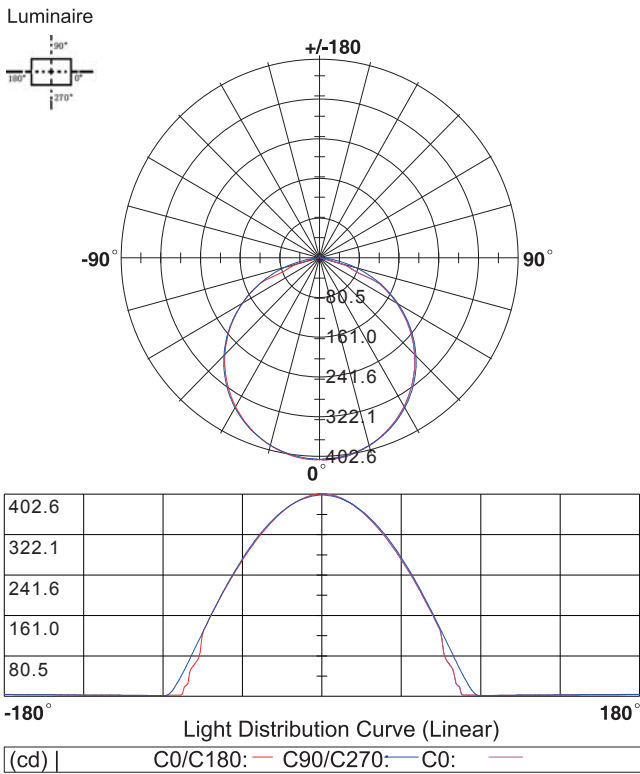

LED STRIP SPECIFICATION

Ustrip LED60-2835-W40-24V-12W

Part Number: LED60-2835-**W40-24V-IP20** → IP20/IP52/IP65H/IP65/IP67/IP67E/IP68
 ↳ W12/W24
 ↳ W21/W24/W27/W30/W40/W60

Description

12V or 24V for option, flexible LED strip (3LEDs/step = 50mm(12V)/6LEDs/step = 100mm(24V)) with 3M adhesive tape on the back for easy installed. 1138.20lm/m at 12W/m. 120° beam angle.
 Very good color reproduction with CRI>90. "One Bin Only" within 3 MacAdam guarantees constant color temperature and high light quality at a lifetime of 54,000 hours (L70). Double-layer FPC(2Oz) for good heat dissipation.

Dimensions & Waterproof

Product Specification

Dimension	5000x8x1.2mm
Chip Type	2835SMD
Chip Density	60LEDs/m
Step LEDs	3LEDs/6LEDs
Step Length	50mm/100mm

Voltage(V)	DC12V/DC24V
Current(A/m)	1A/0.5A
Power(W/m)	12W
Beam Angle	120°
Operation Temperature	-20°C~50°C

Product Photometrics (Data base on CRI>90)

CCT (K)	Lumen (lm/m)	Efficacy (lm/w)	CRI	R9	TM-30-15	
					R _f (Fidelity)	R _g (Gamut)
2100±100	826.32	68.86	91.28	69.81	90.85	101.87
2400±100	953.28	79.44	91.48	76.91	90.91	101.88
2700±100	1063.08	88.59	90.78	78.85	92.82	100.97
3000±100	1055.04	87.92	92.91	84.85	90.96	103.89
4000±200	1161.12	96.76	95.70	85.99	90.93	99.83
6000±300	1138.20	94.85	93.19	98.94	91.92	101.96

Light Distribution Curve [Data base on 1m IP20 6000K CRI>90, Unit:cd]

Packing Information (Data base on IP20)