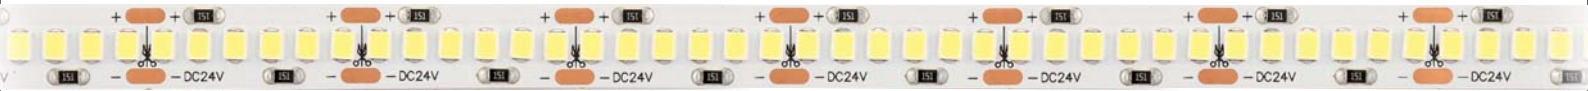

## LED STRIP SPECIFICATION

Ustrip LED240-2835-W30-24V-24W

Part Number: LED240-2835-W30-24V-IP20 → IP20/IP52/IP65H/IP65/IP67/IP67E/IP68  
 ↳ W21/W24/W27/W30/W40/W60

### Description

24V, flexible LED strip (6LED/step =25mm) with 3M adhesive tape on the back for easy installed. 2490lm/m at 24W/m. 120° beam angle.

Very good color reproduction with CRI>90. "One Bin Only" within 3 MacAdam guarantees constant color temperature and high light quality at a lifetime of 54,000 hours (L<sub>70</sub>). Double-layer FPC(2Oz) for good heat dissipation.

### Product Specification

Dimension	5000x10x1.2mm
Chip Type	2835SMD
Chip Density	240LEDs/m
Step LEDs	6LEDs
Step Length	25mm

Voltage(V)	DC24V
Current(A/m)	1A
Power(W/m)	24W
Beam Angle	120°
Operation Temperature	-20°C~50°C

Bining

Graphic Description:

For all your order  
  
 Today and tomorrow

- IP20:** bare, max. light output and the best color consistency, indoor use.
- IP52:** Silicone coating, ~5% less output and 3rd best color consistency, indoor use, for damp environments.
- IP65:** Silicon tube / Heat shrink tube / Extrusion tube / U milky tube + clear cover, ~3% less output and 2nd best color consistency, Indoor use or semi-outdoor use, for raining environments.
- IP67:** Silicone tube + silicon filling, ~7% less output and 4th best color consistency, outdoor use, max length is 10 meters.
- IP67E:** Solid silicone extrusion, ~7% less output and 4th best color consistency, outdoor use, max length up to 50 meters.
- IP68:** PU(Polyurethane), ~7% less output and 4th best color consistency, under the water, within 2 meters deep.