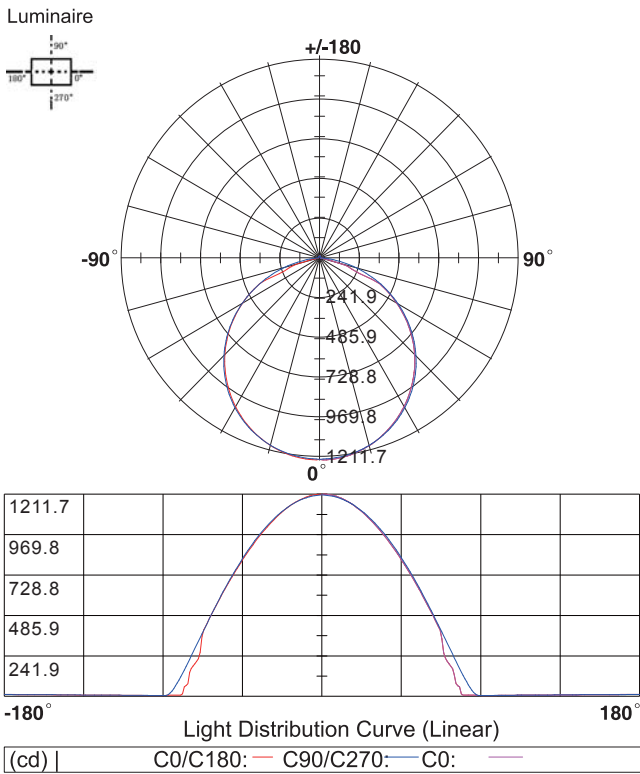

### Product Specification

Dimension	5000x10x1.2mm
Chip Type	2835SMD
Chip Density	240LEDs/m
Step LEDs	6LEDs
Step Length	25mm

Voltage(V)	DC24V
Current(A/m)	1A
Power(W/m)	24W
Beam Angle	120°
Operation Temperature	-20°C~50°C

### Product Photometrics (Data base on IP20 CRI>90)

CCT (K)	Lumen (lm/m)	Efficacy (lm/w)	CRI	R9	TM-30-15	
					Rf (Fidelity)	Rg (Gamut)
2100±100	1836.24	76.51	91.64	69.95	90.86	101.84
2400±100	2085.36	86.89	91.84	76.90	90.94	101.83
2700±100	2209.44	92.06	90.76	78.86	92.84	100.81
3000±100	2310.48	96.27	92.35	84.96	90.96	103.88
4000±200	2524.56	105.19	95.64	85.81	90.82	99.92
6000±300	2490.00	103.75	93.76	98.98	91.97	101.87

Bining

Graphic Description:

For all your order  
  
 Today and tomorrow

- IP20:** bare, max. light output and the best color consistency, indoor use.
- IP52:** Silicone coating, ~5% less output and 3rd best color consistency, indoor use, for damp environments.
- IP65:** Silicon tube / Heat shrink tube / Extrusion tube / U milky tube + clear cover, ~3% less output and 2nd best color consistency, Indoor use or semi-outdoor use, for raining environments.
- IP67:** Silicone tube + silicon filling, ~7% less output and 4th best color consistency, outdoor use, max length is 10 meters.
- IP67E:** Solid silicone extrusion, ~7% less output and 4th best color consistency, outdoor use, max length up to 50 meters.
- IP68:** PU(Polyurethane), ~7% less output and 4th best color consistency, under the water, within 2 meters deep.

Light Distribution Curve [Data base on 1m IP20 6000K CRI>90, Unit:cd]

Packing Information (Data base on IP20)