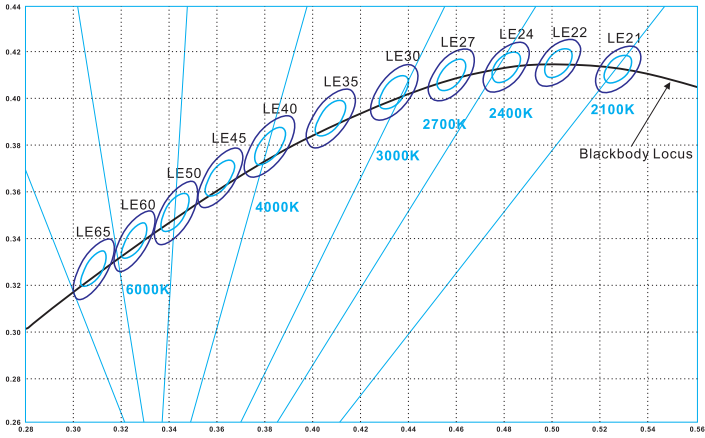

Bining

For all your order

Today and tomorrow

- **IP20:** bare, max. light output and the best color consistency, indoor use.
- **IP52:** Silicone coating, ~5% less output and 3rd best color consistency, indoor use, for damp environments.
- **IP65:** Silicon tube / Heat shrink tube / Extrusion tube / U milky tube + clear cover, ~3% less output and 2nd best color consistency, Indoor use or semi-outdoor use, for raining environments.
- **IP67:** Silicone tube + silicon filling, ~7% less output and 4th best color consistency, outdoor use, max length is 10 meters.
- **IP67E:** Solid silicone extrusion, ~7% less output and 4th best color consistency, outdoor use, max length up to 50 meters.
- **IP68:** PU(Polyurethane), ~7% less output and 4th best color consistency, under the water, within 2 meters deep.

Light Distribution Curve [Data base on 1m IP20 6000K CRI>90, Unit:cd]

Packing Information (Data base on IP20)