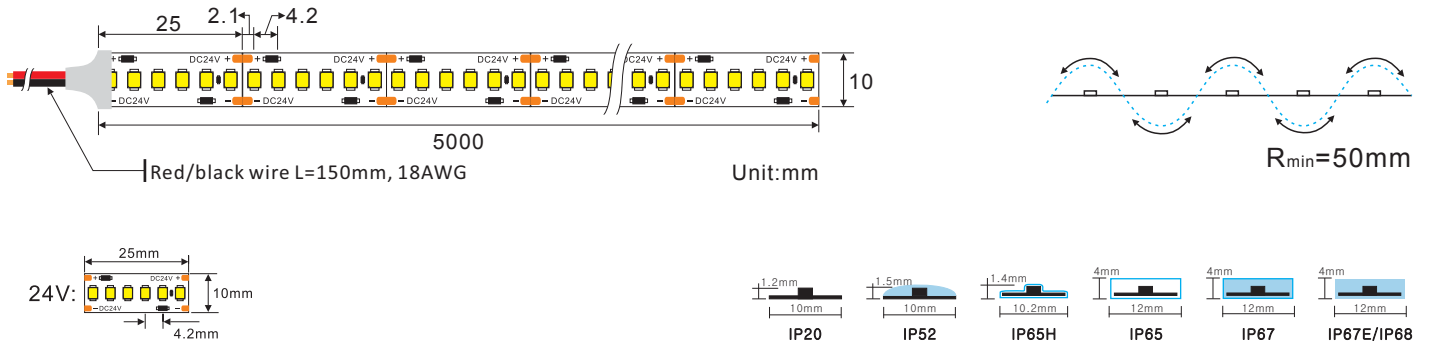

## LED STRIP SPECIFICATION

Ustrip LED240-2835-W30-24V-24W

Part Number: LED240-2835-W30-24V-IP20 → IP20/IP52/IP65H/IP65/IP67/IP67E/IP68  
 ↳ W21/W24/W27/W30/W40/W60

### Description

24V, flexible LED strip (6LED/step =25mm) with 3M adhesive tape on the back for easy installed. 2490lm/m at 24W/m. 120° beam angle.

Very good color reproduction with CRI>90. "One Bin Only" within 3 MacAdam guarantees constant color temperature and high light quality at a lifetime of 54,000 hours (L<sub>70</sub>). Double-layer FPC(2Oz) for good heat dissipation.

### Product Specification

Dimension	5000x10x1.2mm
Chip Type	2835SMD
Chip Density	240LEDs/m
Step LEDs	6LEDs
Step Length	25mm

Voltage(V)	DC24V
Current(A/m)	1A
Power(W/m)	24W
Beam Angle	120°
Operation Temperature	-20°C~50°C

Bining

Graphic Description:

For all your order  
  
 Today and tomorrow

- IP20:** bare, max. light output and the best color consistency, indoor use.
- IP52:** Silicone coating, ~5% less output and 3rd best color consistency, indoor use, for damp environments.
- IP65:** Silicon tube / Heat shrink tube / Extrusion tube / U milky tube + clear cover, ~3% less output and 2nd best color consistency, Indoor use or semi-outdoor use, for raining environments.
- IP67:** Silicone tube + silicon filling, ~7% less output and 4th best color consistency, outdoor use, max length is 10 meters.
- IP67E:** Solid silicone extrusion, ~7% less output and 4th best color consistency, outdoor use, max length up to 50 meters.
- IP68:** PU(Polyurethane), ~7% less output and 4th best color consistency, under the water, within 2 meters deep.