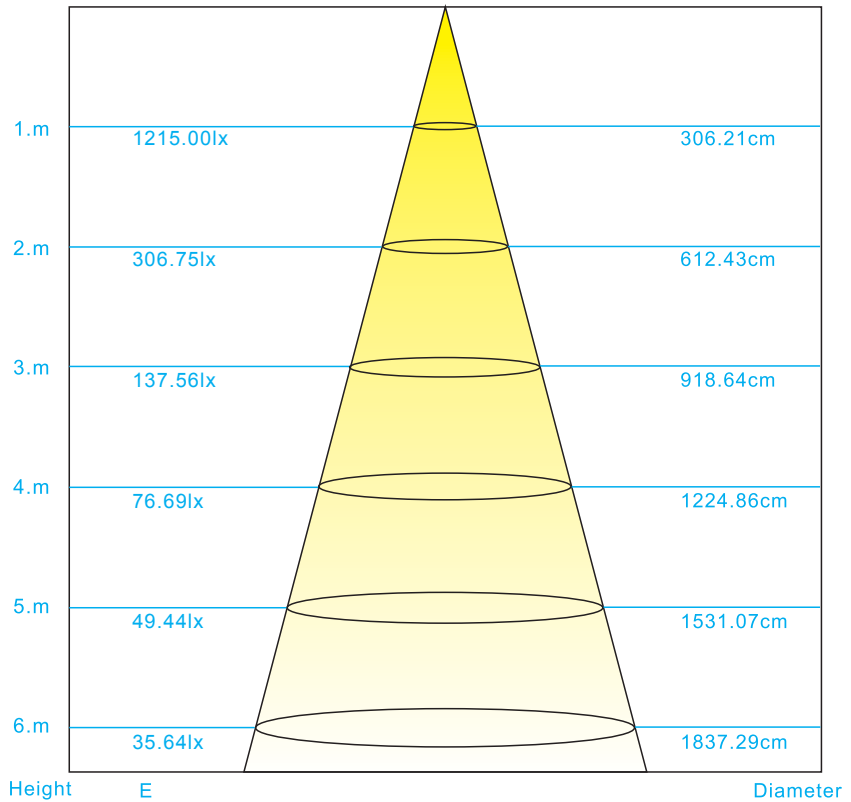

### Description

24V, flexible LED strip (6LED/step =25mm) with 3M adhesive tape on the back for easy installed. 2490lm/m at 24W/m. 120° beam angle.

Very good color reproduction with CRI>90. "One Bin Only" within 3 MacAdam guarantees constant color temperature and high light quality at a lifetime of 54,000 hours (L<sub>70</sub>). Double-layer FPC(2Oz) for good heat dissipation.

### Product Specification

Dimension	5000x10x1.2mm
Chip Type	2835SMD
Chip Density	240LEDs/m
Step LEDs	6LEDs
Step Length	25mm

Voltage(V)	DC24V
Current(A/m)	1A
Power(W/m)	24W
Beam Angle	120°
Operation Temperature	-20°C~50°C

### Product Photometrics (Data base on IP20 CRI>90)

CCT (K)	Lumen (lm/m)	Efficacy (lm/w)	CRI	R9	TM-30-15	
					Rf (Fidelity)	Rg (Gamut)
2100±100	1836.24	76.51	91.64	69.95	90.86	101.84
2400±100	2085.36	86.89	91.84	76.90	90.94	101.83
2700±100	2209.44	92.06	90.76	78.86	92.84	100.81
3000±100	2310.48	96.27	92.35	84.96	90.96	103.88
4000±200	2524.56	105.19	95.64	85.81	90.82	99.92
6000±300	2490.00	103.75	93.76	98.98	91.97	101.87

Light Distribution Curve [Data base on 1m IP20 6000K CRI>90, Unit:cd]

Packing Information (Data base on IP20)