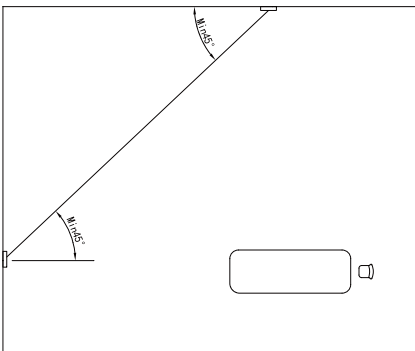

Installation guideline

Note:

1. The installation surface of this product must be solid wood wall, concrete wall, brick wall, etc. Please do not install it on the surface of plaster wall or hollow wall;

2. When cutting and installing the steel strip, please wear goggles and protective gloves. The steel strip is elastic, disassemble the steel strip when it is safe.