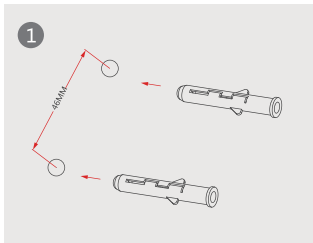

SKYLINE LINEAR LIGHT

Model: Ustrip USL

Application

Note:
Max length 10 Meters,
can be arbitrarily cut,
recommended light source

Dimension drawing

Bill of material

optional accessories

① Plastic Steel Strip
USL-AL10 α000058

② Steel Strip
USL-BL10 α000059

Kit USL-0001

scissors

gloves

optional accessories
USL α000057

③ stroke lever ④ screw rod ⑤ Mounting base ⑥ Connection terminal
⑦ Screw ⑧ Expansion Plug ⑨ rocket screwdrivers

Installation procedure:

On the mounting surface drill two $\varnothing 6\text{mm}$ holes with a distance of 42mm, and install a plastic expansion plug

The input wire passed through the bottom box and the screw rod

Pass the screw rod through the base and fix the base onto the mounting surface

Lock the steel strip tightly with the paper travel rod

Firstly fix the stroke rod at the outlet end, then fix the stroke rod at the other end

Plug the quick plug terminal on both sides and make it through by pressing tightly.