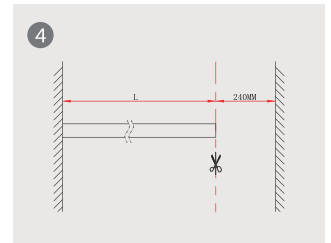

SKYLINE LINEAR LIGHT

Model: Ustrip USL

Application

Note:
Max length 10 Meters,
can be arbitrarily cut,
recommended light source

Dimension drawing

Bill of material

optional accessories

① Plastic Steel Strip
USL-AL10 α000058

On the mounting surface drill two $\varnothing 6\text{mm}$ holes with a distance of 42mm, and install a plastic expansion plug

The input wire passed through the bottom box and the screw rod

Pass the screw rod through the base and fix the base onto the mounting surface

Measure the distance between two installation points, the length of the steel strip is 240mm less than the measured length.

Paste the LED on the steel strip, reserve 70mm at the beginning end and 50mm at the end;

Lock the steel strip tightly with the paper travel rod

Firstly fix the stroke rod at the outlet end, then fix the stroke rod at the other end

Plug the quick plug terminal on both sides and make it through by pressing tightly.