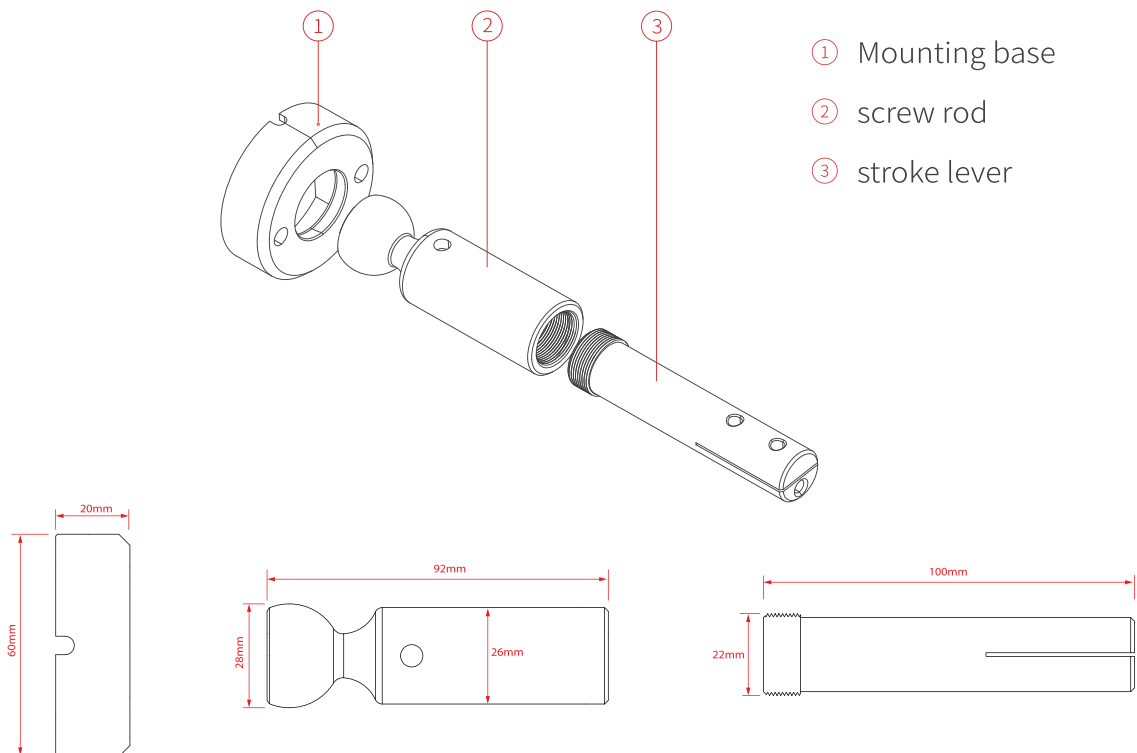

SKYLINE LINEAR LIGHT

Model: Ustrip USL

Application

Note:
Max length 10 Meters,
can be arbitrarily cut,
recommended light source

Dimension drawing

Bill of material

optional accessories

① Plastic Steel Strip
USL-AL10 α000058

On the mounting surface drill two $\varnothing 6\text{mm}$ holes with a distance of 42mm, and install a plastic expansion plug

The input wire passed through the bottom box and the screw rod

Pass the screw rod through the base and fix the base onto the mounting surface

Measure the distance between two installation points, the length of the steel strip is 240mm less than the measured length.

Paste the LED on the steel strip, reserve 70mm at the beginning end and 50mm at the end;

Lock the steel strip tightly with the paper travel rod

Firstly fix the stroke rod at the outlet end, then fix the stroke rod at the other end

Plug the quick plug terminal on both sides and make it through by pressing tightly.