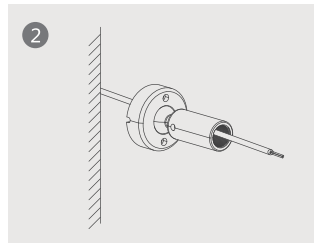

SKYLINE LINEAR LIGHT

Model: Ustrip USL

Application

Note:
Max length 10 Meters,
can be arbitrarily cut,
recommended light source

Dimension drawing

Bill of material

optional accessories

① Plastic Steel Strip
USL-AL10 α000058

② Steel Strip
USL-BL10 α000059

Kit USL-0001

scissors

gloves

optional accessories
USL α000057

③ stroke lever ④ screw rod ⑤ Mounting base ⑥ Connection terminal
⑦ Screw ⑧ Expansion Plug ⑨ rocket screwdrivers

Installation procedure:

On the mounting surface drill two $\varnothing 6\text{mm}$ holes with a distance of 42mm, and install a plastic expansion plug

The input wire passed through the bottom box and the screw rod

Pass the screw rod through the base and fix the base onto the mounting surface

Lock the steel strip tightly with the paper travel rod

Firstly fix the stroke rod at the outlet end, then fix the stroke rod at the other end

Plug the quick plug terminal on both sides and make it through by pressing tightly.