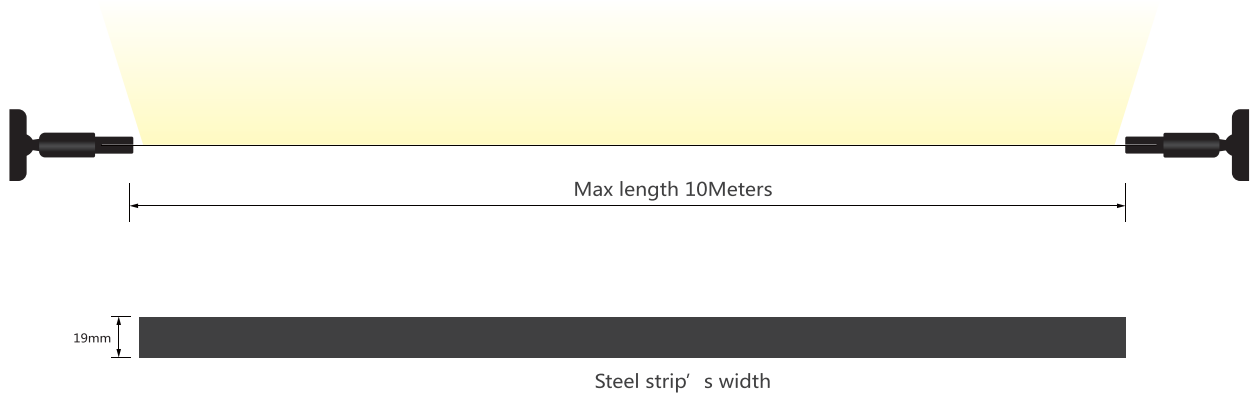

SKYLINE LINEAR LIGHT

Model: Ustrip USL

Application

Note:
Max length 10 Meters,
can be arbitrarily cut,
recommended light source

Dimension drawing

Bill of material

optional accessories

① Plastic Steel Strip
USL-AL10 α000058

On the mounting surface drill two $\varnothing 6\text{mm}$ holes with a distance of 42mm, and install a plastic expansion plug

The input wire passed through the bottom box and the screw rod

Pass the screw rod through the base and fix the base onto the mounting surface

Measure the distance between two installation points, the length of the steel strip is 240mm less than the measured length.

Paste the LED on the steel strip, reserve 70mm at the beginning end and 50mm at the end;

Lock the steel strip tightly with the paper travel rod

Firstly fix the stroke rod at the outlet end, then fix the stroke rod at the other end

Plug the quick plug terminal on both sides and make it through by pressing tightly.