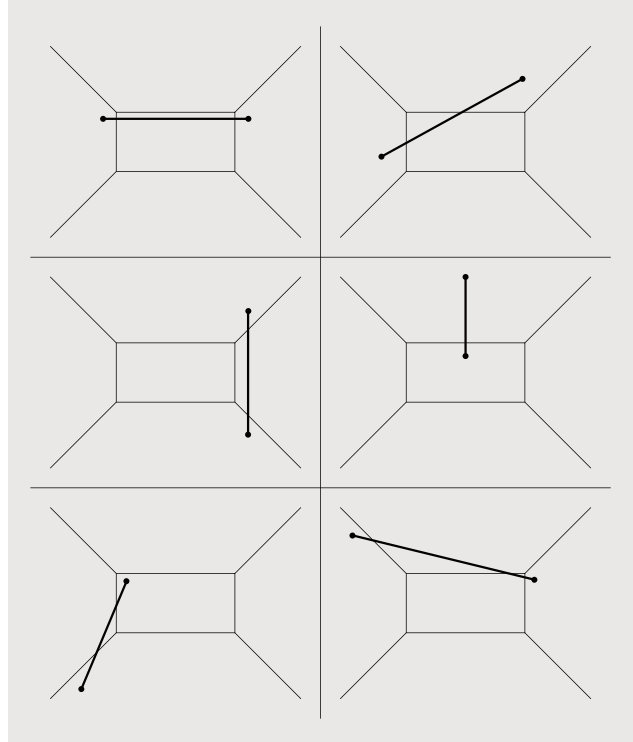

Installation guideline

Note:

1. The installation surface of this product must be solid wood wall, concrete wall, brick wall, etc. Please do not install it on the surface of plaster wall or hollow wall;

2. When cutting and installing the steel strip, please wear goggles and protective gloves. The steel strip is elastic, disassemble the steel strip when it is safe.