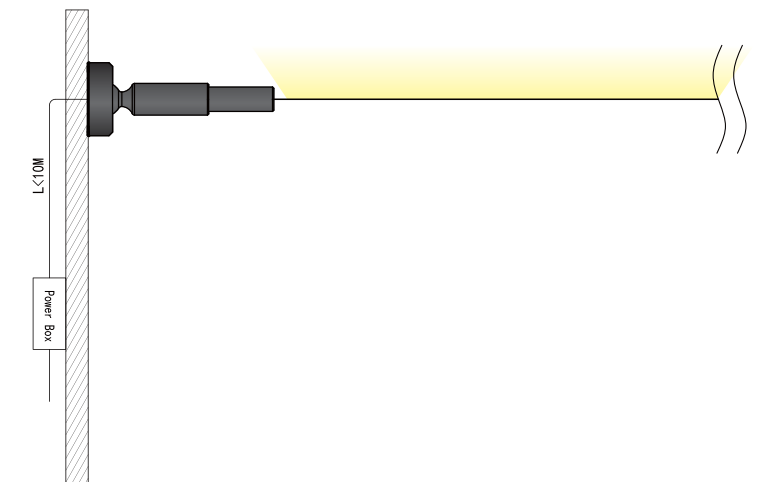

SKYLINE LINEAR LIGHT

Model: Ustrip USL

Application

Note:
Max length 10 Meters,
can be arbitrarily cut,
recommended light source

Dimension drawing

Bill of material

optional accessories

① Plastic Steel Strip
USL-AL10 α000058

Measure the distance between two installation points, the length of the steel strip is 240mm less than the measured length.

Paste the LED on the steel strip, reserve 70mm at the beginning end and 50mm at the end;

Lock the steel strip tightly with the paper travel rod

Firstly fix the stroke rod at the outlet end, then fix the stroke rod at the other end

Plug the quick plug terminal on both sides and make it through by pressing tightly.

Installation guideline

Note:

1. The installation surface of this product must be solid wood wall, concrete wall, brick wall, etc. Please do not install it on the surface of plaster wall or hollow wall;

2. When cutting and installing the steel strip, please wear goggles and protective gloves. The steel strip is elastic, disassemble the steel strip when it is safe.