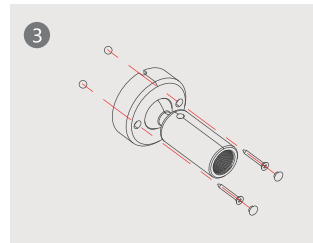

SKYLINE LINEAR LIGHT

Model: Ustrip USL

Application

Note:
Max length 10 Meters,
can be arbitrarily cut,
recommended light source

Dimension drawing

Bill of material

optional accessories

① Plastic Steel Strip
USL-AL10 α000058

② Steel Strip
USL-BL10 α000059

Kit USL-0001

scissors

gloves

optional accessories
USL α000057

③ stroke lever ④ screw rod ⑤ Mounting base ⑥ Connection terminal
⑦ Screw ⑧ Expansion Plug ⑨ rocket screwdrivers

Installation procedure:

On the mounting surface drill two $\varnothing 6\text{mm}$ holes with a distance of 42mm, and install a plastic expansion plug

The input wire passed through the bottom box and the screw rod

Pass the screw rod through the base and fix the base onto the mounting surface

Lock the steel strip tightly with the paper travel rod

Firstly fix the stroke rod at the outlet end, then fix the stroke rod at the other end

Plug the quick plug terminal on both sides and make it through by pressing tightly.