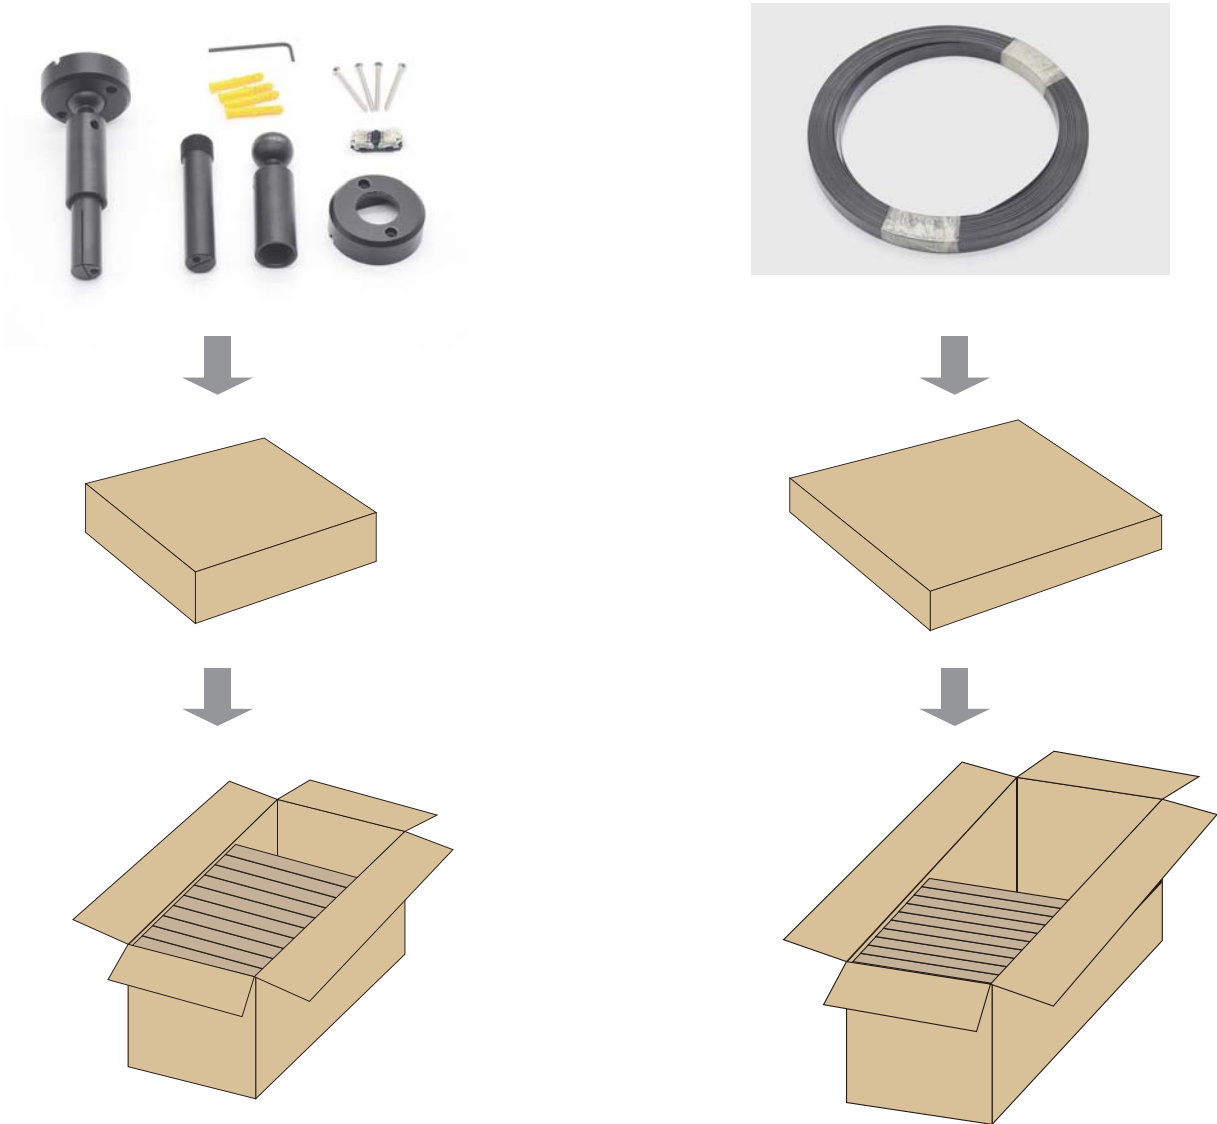

Packing List

parts	Specification of outer box	Packing type	Packing quantity	Gross weight of packing
Basic accessories USL α000057	L65.5xW21.5xH20.5cm	Carton + CartonBOX	20pcs	9kg
Steel Strip USL-BL10 α000059	L37.5xW26.5xH26.5cm	Carton + CartonBOX	15pcs	5.9kg
Plastic Steel Strip USL-AL10 α000058	L37.5xW26.5xH26.5cm	Carton + CartonBOX	15pcs	13.7kg