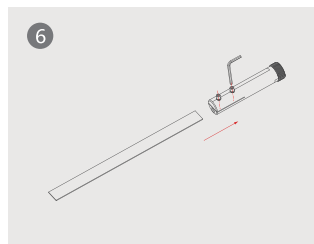

SKYLINE LINEAR LIGHT

Model: Ustrip USL

Application

Note:
Max length 10 Meters,
can be arbitrarily cut,
recommended light source

Dimension drawing

Bill of material

optional accessories

① Plastic Steel Strip
USL-AL10 α000058

On the mounting surface drill two $\varnothing 6\text{mm}$ holes with a distance of 42mm, and install a plastic expansion plug

The input wire passed through the bottom box and the screw rod

Pass the screw rod through the base and fix the base onto the mounting surface

Measure the distance between two installation points, the length of the steel strip is 240mm less than the measured length.

Paste the LED on the steel strip, reserve 70mm at the beginning end and 50mm at the end;

Lock the steel strip tightly with the paper travel rod

Firstly fix the stroke rod at the outlet end, then fix the stroke rod at the other end

Plug the quick plug terminal on both sides and make it through by pressing tightly.