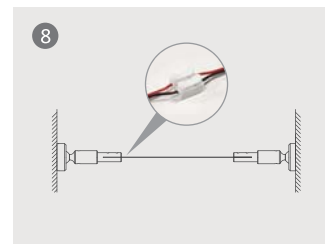

SKYLINE LINEAR LIGHT

Model: Ustrip USL

Application

Note:
Max length 10 Meters,
can be arbitrarily cut,
recommended light source

Dimension drawing

Bill of material

optional accessories

① Plastic Steel Strip
USL-AL10 α000058

On the mounting surface drill two $\varnothing 6\text{mm}$ holes with a distance of 42mm, and install a plastic expansion plug

The input wire passed through the bottom box and the screw rod

Pass the screw rod through the base and fix the base onto the mounting surface

Measure the distance between two installation points, the length of the steel strip is 240mm less than the measured length.

Paste the LED on the steel strip, reserve 70mm at the beginning end and 50mm at the end;

Lock the steel strip tightly with the paper travel rod

Firstly fix the stroke rod at the outlet end, then fix the stroke rod at the other end

Plug the quick plug terminal on both sides and make it through by pressing tightly.