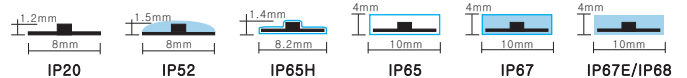

LED STRIP SPECIFICATION

Ustrip LED98-2835-W30-24V-10W-IP65H

Part Number: LED98-2835-**W30**-24V-**IP65** → IP20/IP52/IP65H/IP65/IP67/IP67E/IP68
 ↳ W21/W24/W27/W30/W40/W60

Description

24V for option, flexible LED strip (7LED/step = 71.42mm) with 3M adhesive tape on the back for easy installed. 1204.40lm/m at 10W/m. 120° beam angle. Very good color reproduction with CRI>90. "One Bin Only" within 3 MacAdam guarantees constant color temperature and high light quality at a lifetime of 54,000 hours (L70). Double-layer FPC(2Oz) for good heat dissipation.

Dimensions & Waterproof

Product Specification

Dimension	5000x8x1.2mm
Chip Type	2835SMD
Chip Density	98LEDs/m
Step LEDs	7LEDs
Step Length	71.42mm

Voltage(V)	DC24V
Current(A/m)	0.41A
Power(W/m)	10W
Beam Angle	120°
Operation Temperature	-20°C~50°C

Product Photometrics (Data base on IP20 CRI>90)

CCT (K)	Lumen (lm/m)	Efficacy (lm/w)	CRI	R9	TM-30-15	
					Rf (Fidelity)	Rg (Gamut)
2100±100	873.60	87.36	91.03	69.83	90.92	101.96
2400±100	977.50	97.75	90.91	76.94	90.90	101.90
2700±100	1059.60	105.96	91.48	78.96	92.82	100.86
3000±100	1125.10	112.51	91.89	84.82	90.98	103.99
4000±200	1210.70	121.07	95.47	85.98	90.89	99.83
6000±300	1204.40	120.44	93.97	98.98	91.94	101.95

Light Distribution Curve [Data base on 1m IP20 6000K CRI>90, Unit:cd]

Beam Angle: 113.80°

Packing Information (Data base on IP20)