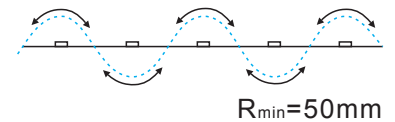

LED STRIP SPECIFICATION

Ustrip LED98-2835-W30-24V-10W-IP65H

Part Number: LED98-2835-**W30**-24V-**IP65** → IP20/IP52/IP65H/IP65/IP67/IP67E/IP68
 ↳ W21/W24/W27/W30/W40/W60

Description

24V for option, flexible LED strip (7LED/step = 71.42mm) with 3M adhesive tape on the back for easy installed. 1204.40lm/m at 10W/m. 120° beam angle. Very good color reproduction with CRI>90. "One Bin Only" within 3 MacAdam guarantees constant color temperature and high light quality at a lifetime of 54,000 hours (L70). Double-layer FPC(2Oz) for good heat dissipation.

Dimensions & Waterproof

Product Specification

Dimension	5000x8x1.2mm
Chip Type	2835SMD
Chip Density	98LEDs/m
Step LEDs	7LEDs
Step Length	71.42mm

Voltage(V)	DC24V
Current(A/m)	0.41A
Power(W/m)	10W
Beam Angle	120°
Operation Temperature	-20°C~50°C

Bining

Graphic Description:

For all your order

 Today and tomorrow

- IP20:** bare, max. light output and the best color consistency, indoor use.
- IP52:** Silicone coating, ~5% less output and 3rd best color consistency, indoor use, for damp environments.
- IP65:** Silicon tube / Heat shrink tube / Extrusion tube / U milky tube + clear cover, ~3% less output and 2nd best color consistency, Indoor use or semi-outdoor use, for raining environments.
- IP67:** Silicone tube + silicon filling, ~7% less output and 4th best color consistency, outdoor use, max length is 10 meters.
- IP67E:** Solid silicone extrusion, ~7% less output and 4th best color consistency, outdoor use, max length up to 50 meters.
- IP68:** PU(Polyurethane), ~7% less output and 4th best color consistency, under the water, within 2 meters deep.

Light Distribution Curve [Data base on 1m IP20 6000K CRI>90, Unit:cd]

Beam Angle: 113.80°

Packing Information (Data base on IP20)