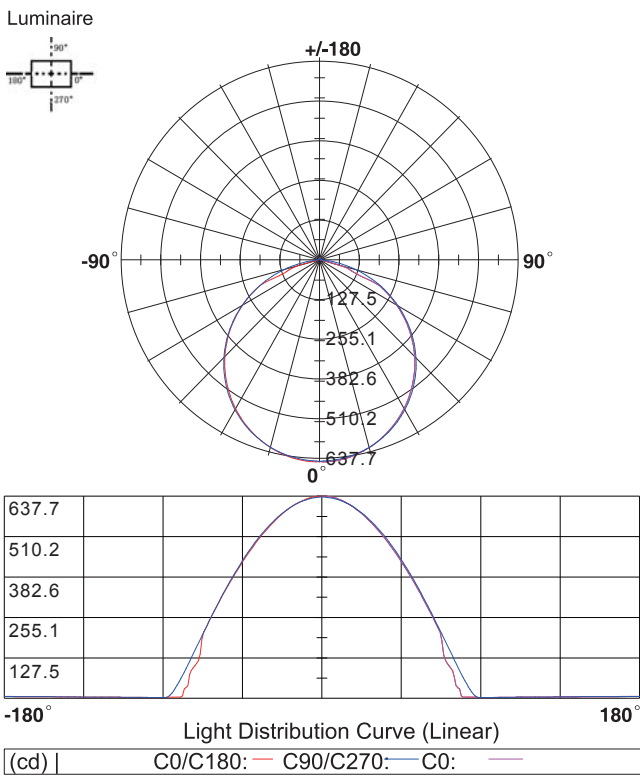

LED STRIP SPECIFICATION

Ustrip LED98-2835-W30-24V-10W-IP65H

Part Number: LED98-2835-**W30**-24V-**IP65** → IP20/IP52/IP65H/IP65/IP67/IP67E/IP68
 ↳ W21/W24/W27/W30/W40/W60

Description

24V for option, flexible LED strip (7LED/step = 71.42mm) with 3M adhesive tape on the back for easy installed. 1204.40lm/m at 10W/m. 120° beam angle. Very good color reproduction with CRI>90. "One Bin Only" within 3 MacAdam guarantees constant color temperature and high light quality at a lifetime of 54,000 hours (L70). Double-layer FPC(2Oz) for good heat dissipation.

Dimensions & Waterproof

Product Specification

Dimension	5000x8x1.2mm
Chip Type	2835SMD
Chip Density	98LEDs/m
Step LEDs	7LEDs
Step Length	71.42mm

Voltage(V)	DC24V
Current(A/m)	0.41A
Power(W/m)	10W
Beam Angle	120°
Operation Temperature	-20°C~50°C

Product Photometrics (Data base on IP20 CRI>90)

CCT (K)	Lumen (lm/m)	Efficacy (lm/w)	CRI	R9	TM-30-15	
					Rf (Fidelity)	Rg (Gamut)
2100±100	873.60	87.36	91.03	69.83	90.92	101.96
2400±100	977.50	97.75	90.91	76.94	90.90	101.90
2700±100	1059.60	105.96	91.48	78.96	92.82	100.86
3000±100	1125.10	112.51	91.89	84.82	90.98	103.99
4000±200	1210.70	121.07	95.47	85.98	90.89	99.83
6000±300	1204.40	120.44	93.97	98.98	91.94	101.95

Light Distribution Curve [Data base on 1m IP20 6000K CRI>90, Unit:cd]

Beam Angle: 113.80°

Packing Information (Data base on IP20)