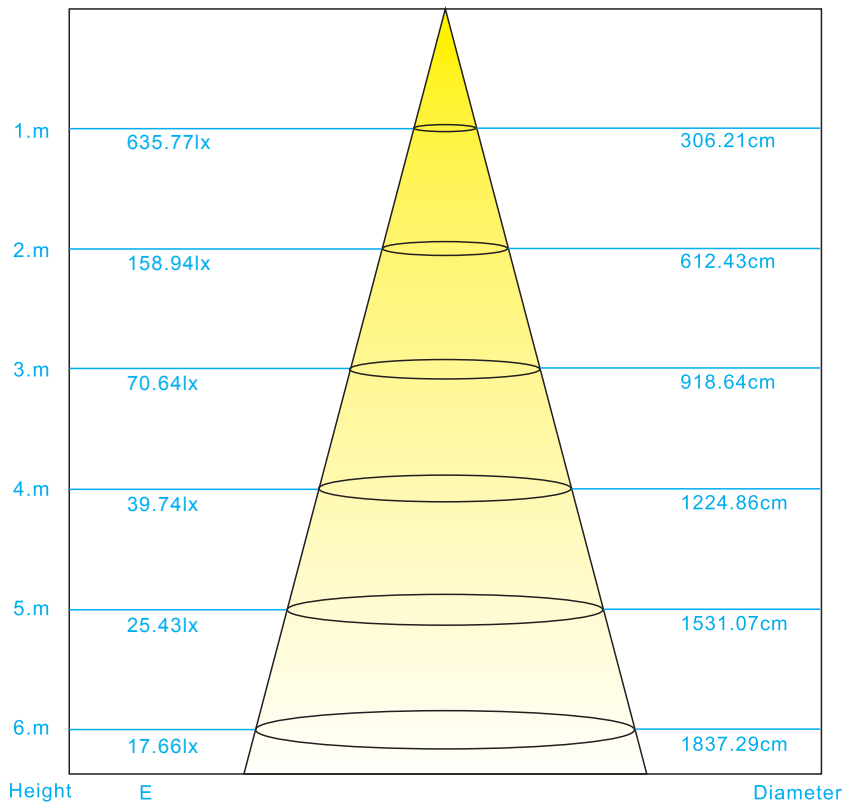

LED STRIP SPECIFICATION

Ustrip LED98-2835-W30-24V-10W-IP65H

Part Number: LED98-2835-**W30**-24V-**IP65** → IP20/IP52/IP65H/IP65/IP67/IP67E/IP68
 ↳ W21/W24/W27/W30/W40/W60

Description

24V for option, flexible LED strip (7LED/step = 71.42mm) with 3M adhesive tape on the back for easy installed. 1204.40lm/m at 10W/m. 120° beam angle. Very good color reproduction with CRI>90. "One Bin Only" within 3 MacAdam guarantees constant color temperature and high light quality at a lifetime of 54,000 hours (L70). Double-layer FPC(2Oz) for good heat dissipation.

Dimensions & Waterproof

Product Specification

Dimension	5000x8x1.2mm
Chip Type	2835SMD
Chip Density	98LEDs/m
Step LEDs	7LEDs
Step Length	71.42mm

Voltage(V)	DC24V
Current(A/m)	0.41A
Power(W/m)	10W
Beam Angle	120°
Operation Temperature	-20°C~50°C

Product Photometrics (Data base on IP20 CRI>90)

CCT (K)	Lumen (lm/m)	Efficacy (lm/w)	CRI	R9	TM-30-15	
					Rf (Fidelity)	Rg (Gamut)
2100±100	873.60	87.36	91.03	69.83	90.92	101.96
2400±100	977.50	97.75	90.91	76.94	90.90	101.90
2700±100	1059.60	105.96	91.48	78.96	92.82	100.86
3000±100	1125.10	112.51	91.89	84.82	90.98	103.99
4000±200	1210.70	121.07	95.47	85.98	90.89	99.83
6000±300	1204.40	120.44	93.97	98.98	91.94	101.95

Light Distribution Curve [Data base on 1m IP20 6000K CRI>90, Unit:cd]

Beam Angle: 113.80°

Packing Information (Data base on IP20)