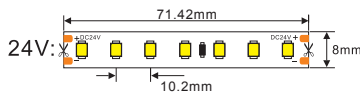

LED STRIP SPECIFICATION

Ustrip LED98-2835-W30-24V-10W-IP65H

Part Number: LED98-2835-**W30**-24V-**IP65** → IP20/IP52/IP65H/IP65/IP67/IP67E/IP68
 ↳ W21/W24/W27/W30/W40/W60

Description

24V for option, flexible LED strip (7LED/step = 71.42mm) with 3M adhesive tape on the back for easy installed. 1204.40lm/m at 10W/m. 120° beam angle. Very good color reproduction with CRI>90. "One Bin Only" within 3 MacAdam guarantees constant color temperature and high light quality at a lifetime of 54,000 hours (L70). Double-layer FPC(2Oz) for good heat dissipation.

Dimensions & Waterproof

Product Specification

Dimension	5000x8x1.2mm
Chip Type	2835SMD
Chip Density	98LEDs/m
Step LEDs	7LEDs
Step Length	71.42mm

Voltage(V)	DC24V
Current(A/m)	0.41A
Power(W/m)	10W
Beam Angle	120°
Operation Temperature	-20°C~50°C

Product Photometrics (Data base on IP20 CRI>90)

CCT (K)	Lumen (lm/m)	Efficacy (lm/w)	CRI	R9	TM-30-15	
					Rf (Fidelity)	Rg (Gamut)
2100±100	873.60	87.36	91.03	69.83	90.92	101.96
2400±100	977.50	97.75	90.91	76.94	90.90	101.90
2700±100	1059.60	105.96	91.48	78.96	92.82	100.86
3000±100	1125.10	112.51	91.89	84.82	90.98	103.99
4000±200	1210.70	121.07	95.47	85.98	90.89	99.83
6000±300	1204.40	120.44	93.97	98.98	91.94	101.95