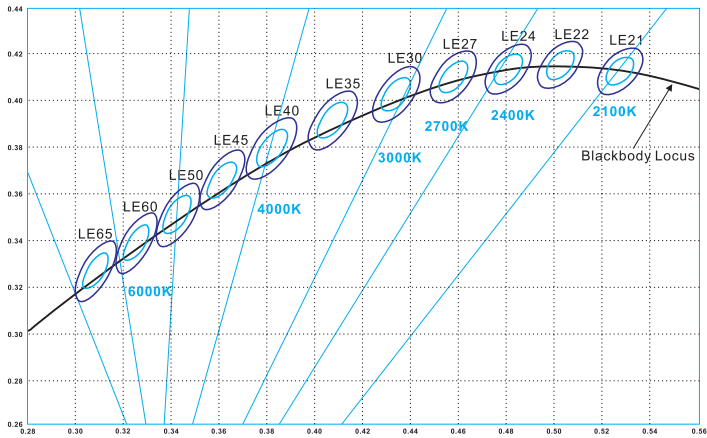

Bining

For all your order

Today and tomorrow

- **IP20:** bare, max. light output and the best color consistency, indoor use.
- **IP52:** Silicone coating, ~5% less output and 3rd best color consistency, indoor use, for damp environments.
- **IP65:** Silicon tube / Heat shrink tube / Extrusion tube / U milky tube + clear cover, ~3% less output and 2nd best color consistency, Indoor use or semi-outdoor use, for raining environments.
- **IP67:** Silicone tube + silicon filling, ~7% less output and 4th best color consistency, outdoor use, max length is 10 meters.
- **IP67E:** Solid silicone extrusion, ~7% less output and 4th best color consistency, outdoor use, max length up to 50 meters.
- **IP68:** PU(Polyurethane), ~7% less output and 4th best color consistency, under the water, within 2 meters deep.

Light Distribution Curve [Data base on 1m IP20 6000K CRI>90, Unit:cd]

Packing Information (Data base on IP20)