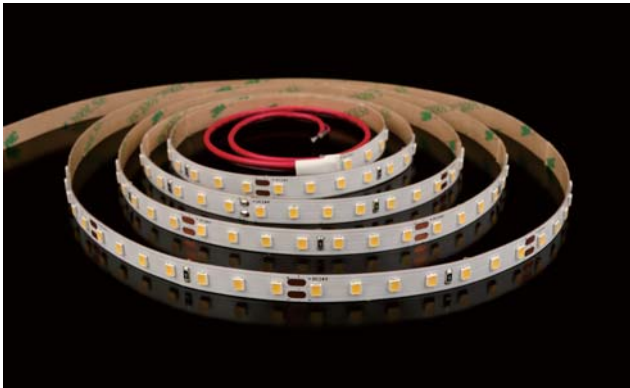

LED STRIP SPECIFICATION

Ustrip LED98-2835-W30-24V-10W-IP65H

Part Number: LED98-2835-**W30**-24V-**IP65** → IP20/IP52/IP65H/IP65/IP67/IP67E/IP68
 ↳ W21/W24/W27/W30/W40/W60

Description

24V for option, flexible LED strip (7LED/step = 71.42mm) with 3M adhesive tape on the back for easy installed. 1204.40lm/m at 10W/m. 120° beam angle. Very good color reproduction with CRI>90. "One Bin Only" within 3 MacAdam guarantees constant color temperature and high light quality at a lifetime of 54,000 hours (L70). Double-layer FPC(2Oz) for good heat dissipation.

Dimensions & Waterproof

Product Specification

Dimension	5000x8x1.2mm
Chip Type	2835SMD
Chip Density	98LEDs/m
Step LEDs	7LEDs
Step Length	71.42mm

Voltage(V)	DC24V
Current(A/m)	0.41A
Power(W/m)	10W
Beam Angle	120°
Operation Temperature	-20°C~50°C

Bining

Graphic Description:

For all your order

 Today and tomorrow

- IP20:** bare, max. light output and the best color consistency, indoor use.
- IP52:** Silicone coating, ~5% less output and 3rd best color consistency, indoor use, for damp environments.
- IP65:** Silicon tube / Heat shrink tube / Extrusion tube / U milky tube + clear cover, ~3% less output and 2nd best color consistency, Indoor use or semi-outdoor use, for raining environments.
- IP67:** Silicone tube + silicon filling, ~7% less output and 4th best color consistency, outdoor use, max length is 10 meters.
- IP67E:** Solid silicone extrusion, ~7% less output and 4th best color consistency, outdoor use, max length up to 50 meters.
- IP68:** PU(Polyurethane), ~7% less output and 4th best color consistency, under the water, within 2 meters deep.

Light Distribution Curve [Data base on 1m IP20 6000K CRI>90, Unit:cd]

Beam Angle: 113.80°

Packing Information (Data base on IP20)