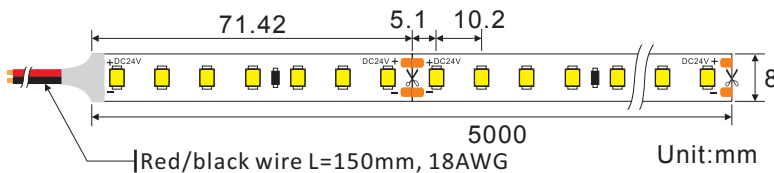

LED STRIP SPECIFICATION

Ustrip LED98-2835-W30-24V-10W-IP65H

Part Number: LED98-2835-**W30**-24V-**IP65** → IP20/IP52/IP65H/IP65/IP67/IP67E/IP68
 ↳ W21/W24/W27/W30/W40/W60

Description

24V for option, flexible LED strip (7LED/step = 71.42mm) with 3M adhesive tape on the back for easy installed. 1204.40lm/m at 10W/m. 120° beam angle. Very good color reproduction with CRI>90. "One Bin Only" within 3 MacAdam guarantees constant color temperature and high light quality at a lifetime of 54,000 hours (L70). Double-layer FPC(2Oz) for good heat dissipation.

Dimensions & Waterproof

Product Specification

Dimension	5000x8x1.2mm
Chip Type	2835SMD
Chip Density	98LEDs/m
Step LEDs	7LEDs
Step Length	71.42mm

Voltage(V)	DC24V
Current(A/m)	0.41A
Power(W/m)	10W
Beam Angle	120°
Operation Temperature	-20°C~50°C

Bining

Graphic Description:

For all your order

 Today and tomorrow

- IP20:** bare, max. light output and the best color consistency, indoor use.
- IP52:** Silicone coating, ~5% less output and 3rd best color consistency, indoor use, for damp environments.
- IP65:** Silicon tube / Heat shrink tube / Extrusion tube / U milky tube + clear cover, ~3% less output and 2nd best color consistency, Indoor use or semi-outdoor use, for raining environments.
- IP67:** Silicone tube + silicon filling, ~7% less output and 4th best color consistency, outdoor use, max length is 10 meters.
- IP67E:** Solid silicone extrusion, ~7% less output and 4th best color consistency, outdoor use, max length up to 50 meters.
- IP68:** PU(Polyurethane), ~7% less output and 4th best color consistency, under the water, within 2 meters deep.