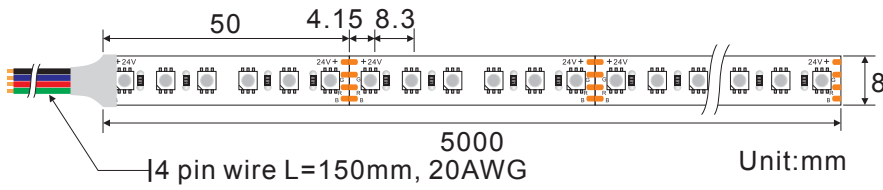

LED STRIP SPECIFICATION

LED120-3838-RGB-24V-12W-8mm-IP65H

Part Number: LED120-3838-RGB-24V-IP65 → IP20/IP52/IP65H/IP65/IP67/IP67E/IP68

Description

24V for option, flexible LED strip (6LED/step =50mm) with 3M adhesive tape on the back for easy installed.
 12W/m. 120° beam angle, high light quality at a lifetime of 54,000 hours (L₇₀).
 Double-layer FPC(2Oz) for good heat dissipation.

Dimensions & Waterproof

Product Specification

Dimension	5000x8x2mm
Chip Type	3838SMD
Chip Density	120LEDs/m
Step LEDs	6LEDs
Step Length	50mm

Voltage(V)	DC24V
Current(A/m)	0.5A
Power(W/m)	12W(3 colors 100% on)
Beam Angle	120°
Operation Temperature	-20°C~50°C

Product Photometrics - Red, Green and Blue Diodes (Data base on IP20)

Color	Peak Wavelength (nm)	Dominant Wavelength (nm)	Lumen (lm/m)	Power (w/m)	Efficacy (lm/w)
Red	631.2	621.6	93.72	3.58	26.18
Green	517.1	524.0	349.12	4.37	79.89
Blue	462.8	467.6	75.94	4.05	18.75

Product Photometrics - All Red, Green and Blue color at 100% on (Data base on IP20)

CCT (K)	Lumen (lm/m)	Power (w/m)	Efficacy (lm/w)	CRI	R9
100000K	500.64	12	41.72	67.7	-

Bining

Graphic Description:

For all your order
ONE BIN ONLY
 Today and tomorrow