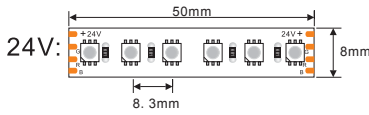

LED STRIP SPECIFICATION

LED120-3838-RGB-24V-12W-8mm-IP65H

Part Number: LED120-3838-RGB-24V-IP65 → IP20/IP52/IP65H/IP65/IP67/IP67E/IP68

Description

24V for option, flexible LED strip (6LED/step =50mm) with 3M adhesive tape on the back for easy installed.
 12W/m. 120° beam angle, high light quality at a lifetime of 54,000 hours (L₇₀).
 Double-layer FPC(2Oz) for good heat dissipation.

Dimensions & Waterproof

Product Specification

Dimension	5000x8x2mm
Chip Type	3838SMD
Chip Density	120LEDs/m
Step LEDs	6LEDs
Step Length	50mm

Voltage(V)	DC24V
Current(A/m)	0.5A
Power(W/m)	12W(3 colors 100% on)
Beam Angle	120°
Operation Temperature	-20°C~50°C

Product Photometrics - Red, Green and Blue Diodes (Data base on IP20)

Color	Peak Wavelength (nm)	Dominant Wavelength (nm)	Lumen (lm/m)	Power (w/m)	Efficacy (lm/w)
Red	631.2	621.6	93.72	3.58	26.18
Green	517.1	524.0	349.12	4.37	79.89
Blue	462.8	467.6	75.94	4.05	18.75

Product Photometrics - All Red, Green and Blue color at 100% on (Data base on IP20)

CCT (K)	Lumen (lm/m)	Power (w/m)	Efficacy (lm/w)	CRI	R9
100000K	500.64	12	41.72	67.7	-

Bining

Graphic Description:

For all your order
ONE BIN ONLY
 Today and tomorrow