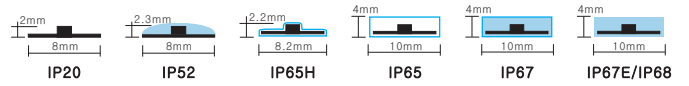

LED STRIP SPECIFICATION

LED120-3838-RGB-24V-12W-8mm-IP65H

Part Number: LED120-3838-RGB-24V-IP65 → IP20/IP52/IP65H/IP65/IP67/IP67E/IP68

Description

24V for option, flexible LED strip (6LED/step =50mm) with 3M adhesive tape on the back for easy installed.
 12W/m. 120° beam angle, high light quality at a lifetime of 54,000 hours (L₇₀).
 Double-layer FPC(2Oz) for good heat dissipation.

Dimensions & Waterproof

Product Specification

Dimension	5000x8x2mm
Chip Type	3838SMD
Chip Density	120LEDs/m
Step LEDs	6LEDs
Step Length	50mm

Voltage(V)	DC24V
Current(A/m)	0.5A
Power(W/m)	12W(3 colors 100% on)
Beam Angle	120°
Operation Temperature	-20°C~50°C

Product Photometrics - Red, Green and Blue Diodes (Data base on IP20)

Color	Peak Wavelength (nm)	Dominant Wavelength (nm)	Lumen (lm/m)	Power (w/m)	Efficacy (lm/w)
Red	631.2	621.6	93.72	3.58	26.18
Green	517.1	524.0	349.12	4.37	79.89
Blue	462.8	467.6	75.94	4.05	18.75

Product Photometrics - All Red, Green and Blue color at 100% on (Data base on IP20)

CCT (K)	Lumen (lm/m)	Power (w/m)	Efficacy (lm/w)	CRI	R9
100000K	500.64	12	41.72	67.7	-

Bining

Graphic Description:

For all your order
ONE BIN ONLY
 Today and tomorrow