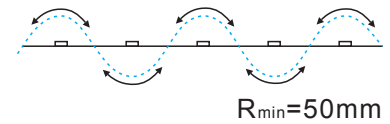

LED STRIP SPECIFICATION

LED120-3838-RGB-24V-12W-8mm-IP65H

Part Number: LED120-3838-RGB-24V-IP65 → IP20/IP52/IP65H/IP65/IP67/IP67E/IP68

Description

24V for option, flexible LED strip (6LED/step =50mm) with 3M adhesive tape on the back for easy installed.
 12W/m. 120° beam angle, high light quality at a lifetime of 54,000 hours (L₇₀).
 Double-layer FPC(2Oz) for good heat dissipation.

Dimensions & Waterproof

Product Specification

Dimension	5000x8x2mm
Chip Type	3838SMD
Chip Density	120LEDs/m
Step LEDs	6LEDs
Step Length	50mm

Voltage(V)	DC24V
Current(A/m)	0.5A
Power(W/m)	12W(3 colors 100% on)
Beam Angle	120°
Operation Temperature	-20°C~50°C

- IP20:** bare, max. light output and the best color consistency, indoor use.
- IP52:** Silicone coating, ~5% less output and 3rd best color consistency, indoor use, for damp environments.
- IP65:** Silicon tube / Heat shrink tube / Extrusion tube / U milky tube + clear cover, ~3% less output and 2nd best color consistency, Indoor use or semi-outdoor use, for raining environments.
- IP67:** Silicone tube + silicon filling, ~7% less output and 4th best color consistency, outdoor use, max length is 10 meters.
- IP67E:** Solid silicone extrusion, ~7% less output and 4th best color consistency, outdoor use, max length up to 50 meters.
- IP68:** PU(Polyurethane), ~7% less output and 4th best color consistency, under the water, within 2 meters deep.