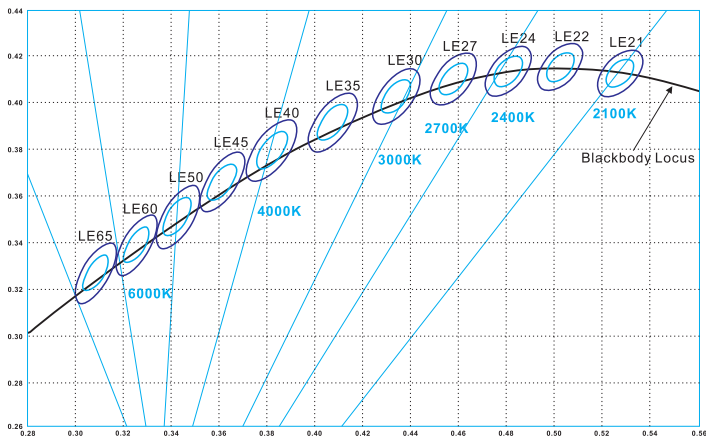

LED STRIP SPECIFICATION

LED120-3838-RGB-24V-12W-8mm-IP65H

Part Number: LED120-3838-RGB-24V-IP65 → IP20/IP52/IP65H/IP65/IP67/IP67E/IP68

Description

24V for option, flexible LED strip (6LED/step =50mm) with 3M adhesive tape on the back for easy installed.
 12W/m. 120° beam angle, high light quality at a lifetime of 54,000 hours (L₇₀).
 Double-layer FPC(2Oz) for good heat dissipation.

Dimensions & Waterproof

Product Specification

Dimension	5000x8x2mm
Chip Type	3838SMD
Chip Density	120LEDs/m
Step LEDs	6LEDs
Step Length	50mm

Voltage(V)	DC24V
Current(A/m)	0.5A
Power(W/m)	12W(3 colors 100% on)
Beam Angle	120°
Operation Temperature	-20°C~50°C

Product Photometrics - Red, Green and Blue Diodes (Data base on IP20)

Color	Peak Wavelength (nm)	Dominant Wavelength (nm)	Lumen (lm/m)	Power (w/m)	Efficacy (lm/w)
Red	631.2	621.6	93.72	3.58	26.18
Green	517.1	524.0	349.12	4.37	79.89
Blue	462.8	467.6	75.94	4.05	18.75

Product Photometrics - All Red, Green and Blue color at 100% on (Data base on IP20)

CCT (K)	Lumen (lm/m)	Power (w/m)	Efficacy (lm/w)	CRI	R9
100000K	500.64	12	41.72	67.7	-

Bining

Graphic Description:

For all your order
ONE BIN ONLY
 Today and tomorrow