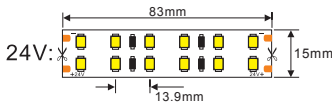

# LED STRIP SPECIFICATION

Ustrip LED144-2835-W30-24V-28.8W

Part Number: LED144-2835-**W30**-24V-**IP20** → IP20/IP52/IP65H/IP65/IP67/IP67E/IP68  
 ↳ W21/W24/W27/W30/W40/W60

**Description**

24V, flexible LED strip (12LED/step =83mm) with 3M adhesive tape on the back for easy installed.2721.60lm/m at 28.8W/m. 120° beam angle. Very good color reproduction with CRI>90. “One Bin Only” within 3 MacAdam guarantees constant color temperature and high light quality at a lifetime of 54,000 hours (L<sub>70</sub>).Double-layer FPC(2Oz) for good heat dissipation.

**Dimensions & Waterproof**

**Product Specification**

Dimension	5000x15x1.2mm
Chip Type	2835SMD
Chip Density	144LEDs/m
Step LEDs	12LEDs
Step Length	83mm

Voltage(V)	DC24V
Current(A/m)	1.2A
Power(W/m)	28.8W
Beam Angle	120°
Operation Temperature	-20°C~50°C

**Product Photometrics** (Data base on IP20 CRI>90)

CCT (K)	Lumen (lm/m)	Efficacy (lm/w)	CRI	R9	TM-30-15	
					Rf (Fidelity)	Rg (Gamut)
2100±100	2027.52	70.40	91.41	69.90	90.80	101.96
2400±100	2255.04	78.30	91.01	76.88	90.80	101.84
2700±100	2560.03	88.89	91.31	78.98	92.96	100.81
3000±100	2545.92	88.40	92.50	84.88	90.99	103.98
4000±200	2768.26	96.12	95.68	85.96	90.92	99.91
6000±300	2721.60	94.50	93.89	98.91	91.91	101.93