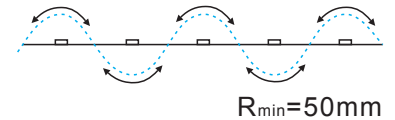

# LED STRIP SPECIFICATION

Ustrip LED144-2835-W30-24V-28.8W

Part Number: LED144-2835-**W30**-24V-**IP20** → IP20/IP52/IP65H/IP65/IP67/IP67E/IP68  
 ↳ W21/W24/W27/W30/W40/W60

**Description**

24V, flexible LED strip (12LED/step =83mm) with 3M adhesive tape on the back for easy installed.2721.60lm/m at 28.8W/m. 120° beam angle. Very good color reproduction with CRI>90. “One Bin Only” within 3 MacAdam guarantees constant color temperature and high light quality at a lifetime of 54,000 hours (L<sub>70</sub>).Double-layer FPC(2Oz) for good heat dissipation.

**Dimensions & Waterproof**

**Product Specification**

Dimension	5000x15x1.2mm
Chip Type	2835SMD
Chip Density	144LEDs/m
Step LEDs	12LEDs
Step Length	83mm

Voltage(V)	DC24V
Current(A/m)	1.2A
Power(W/m)	28.8W
Beam Angle	120°
Operation Temperature	-20°C~50°C

### Bining

Graphic Description:

For all your order  
  
**ONE BIN ONLY**  
 Today and tomorrow

- IP20:** bare, max. light output and the best color consistency, indoor use.
- IP52:** Silicone coating, ~5% less output and 3rd best color consistency, indoor use, for damp environments.
- IP65:** Silicon tube / Heat shrink tube / Extrusion tube / U milky tube + clear cover, ~3% less output and 2nd best color consistency, Indoor use or semi-outdoor use, for raining environments.
- IP67:** Silicone tube + silicon filling, ~7% less output and 4th best color consistency, outdoor use, max length is 10 meters.
- IP67E:** Solid silicone extrusion, ~7% less output and 4th best color consistency, outdoor use, max length up to 50 meters.
- IP68:** PU(Polyurethane), ~7% less output and 4th best color consistency, under the water, within 2 meters deep.