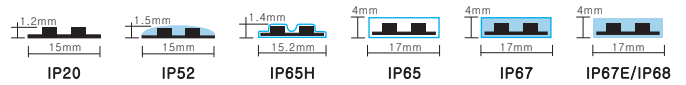

# LED STRIP SPECIFICATION

Ustrip LED144-2835-W30-24V-28.8W

Part Number: LED144-2835-**W30**-24V-**IP20** → IP20/IP52/IP65H/IP65/IP67/IP67E/IP68  
 ↳ W21/W24/W27/W30/W40/W60

**Description**

24V, flexible LED strip (12LED/step =83mm) with 3M adhesive tape on the back for easy installed.2721.60lm/m at 28.8W/m. 120° beam angle. Very good color reproduction with CRI>90. “One Bin Only” within 3 MacAdam guarantees constant color temperature and high light quality at a lifetime of 54,000 hours (L<sub>70</sub>).Double-layer FPC(2Oz) for good heat dissipation.

**Dimensions & Waterproof**

**Product Specification**

Dimension	5000x15x1.2mm
Chip Type	2835SMD
Chip Density	144LEDs/m
Step LEDs	12LEDs
Step Length	83mm

Voltage(V)	DC24V
Current(A/m)	1.2A
Power(W/m)	28.8W
Beam Angle	120°
Operation Temperature	-20°C~50°C

**Product Photometrics** (Data base on IP20 CRI>90)

CCT (K)	Lumen (lm/m)	Efficacy (lm/w)	CRI	R9	TM-30-15	
					Rf (Fidelity)	Rg (Gamut)
2100±100	2027.52	70.40	91.41	69.90	90.80	101.96
2400±100	2255.04	78.30	91.01	76.88	90.80	101.84
2700±100	2560.03	88.89	91.31	78.98	92.96	100.81
3000±100	2545.92	88.40	92.50	84.88	90.99	103.98
4000±200	2768.26	96.12	95.68	85.96	90.92	99.91
6000±300	2721.60	94.50	93.89	98.91	91.91	101.93