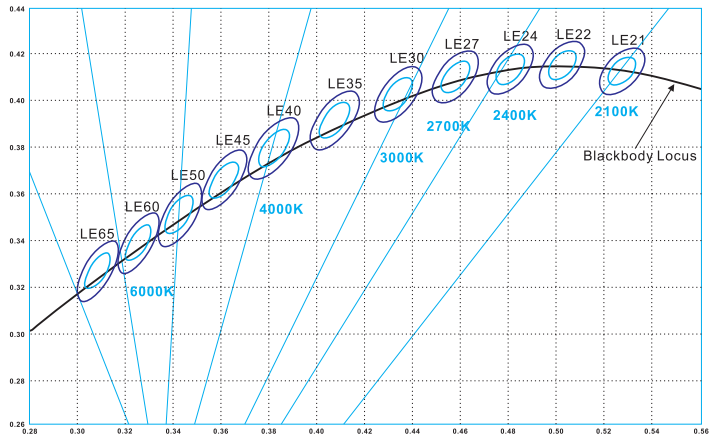

Bining

For all your order

ONE BIN ONLY
Today and tomorrow

- **IP20:** bare, max. light output and the best color consistency, indoor use.
- **IP52:** Silicone coating, ~5% less output and 3rd best color consistency, indoor use, for damp environments.
- **IP65:** Silicon tube / Heat shrink tube / Extrusion tube / U milky tube + clear cover, ~3% less output and 2nd best color consistency, Indoor use or semi-outdoor use, for raining environments.
- **IP67:** Silicone tube + silicon filling, ~7% less output and 4th best color consistency, outdoor use, max length is 10 meters.
- **IP67E:** Solid silicone extrusion, ~7% less output and 4th best color consistency, outdoor use, max length up to 50 meters.
- **IP68:** PU(Polyurethane), ~7% less output and 4th best color consistency, under the water, within 2 meters deep.

Light Distribution Curve [Data base on 1m IP20 6000K CRI>90, Unit:cd]

Packing Information (Data base on IP20)