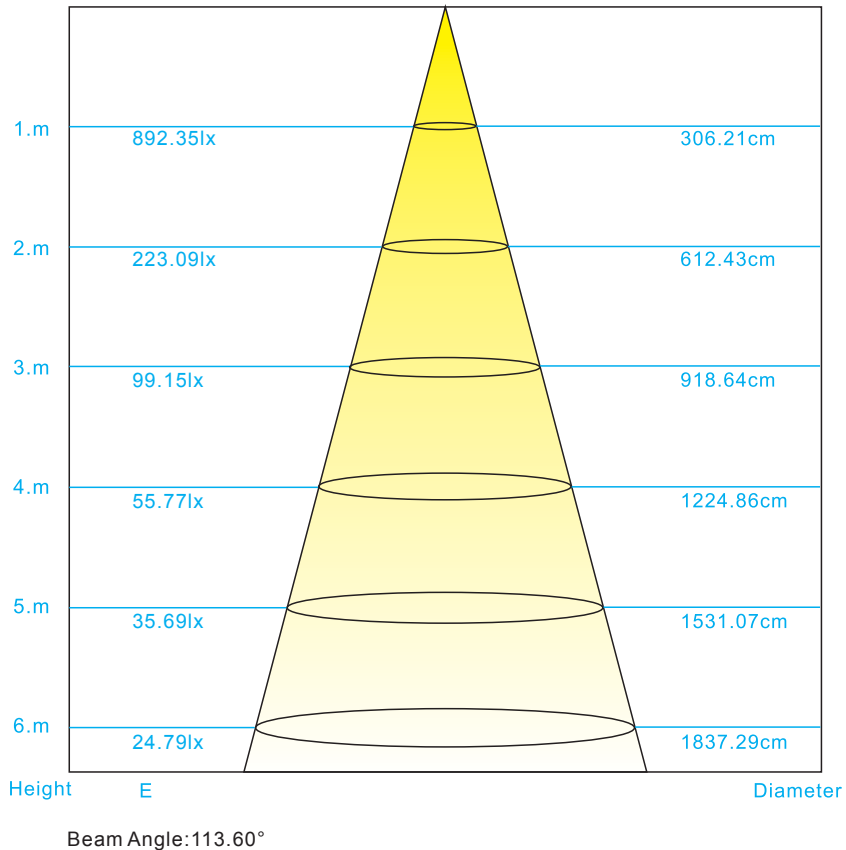

# LED STRIP SPECIFICATION

Ustrip LED144-2835-W30-24V-28.8W

Part Number: LED144-2835-**W30**-24V-**IP20** → IP20/IP52/IP65H/IP65/IP67/IP67E/IP68  
 ↳ W21/W24/W27/W30/W40/W60

**Description**

24V, flexible LED strip (12LED/step =83mm) with 3M adhesive tape on the back for easy installed.2721.60lm/m at 28.8W/m. 120° beam angle. Very good color reproduction with CRI>90. “One Bin Only” within 3 MacAdam guarantees constant color temperature and high light quality at a lifetime of 54,000 hours (L<sub>70</sub>).Double-layer FPC(2Oz) for good heat dissipation.

**Dimensions & Waterproof**

**Product Specification**

Dimension	5000x15x1.2mm
Chip Type	2835SMD
Chip Density	144LEDs/m
Step LEDs	12LEDs
Step Length	83mm

Voltage(V)	DC24V
Current(A/m)	1.2A
Power(W/m)	28.8W
Beam Angle	120°
Operation Temperature	-20°C~50°C

**Product Photometrics** (Data base on IP20 CRI>90)

CCT (K)	Lumen (lm/m)	Efficacy (lm/w)	CRI	R9	TM-30-15	
					Rf (Fidelity)	Rg (Gamut)
2100±100	2027.52	70.40	91.41	69.90	90.80	101.96
2400±100	2255.04	78.30	91.01	76.88	90.80	101.84
2700±100	2560.03	88.89	91.31	78.98	92.96	100.81
3000±100	2545.92	88.40	92.50	84.88	90.99	103.98
4000±200	2768.26	96.12	95.68	85.96	90.92	99.91
6000±300	2721.60	94.50	93.89	98.91	91.91	101.93

### Light Distribution Curve [Data base on 1m IP20 6000K CRI>90, Unit:cd]