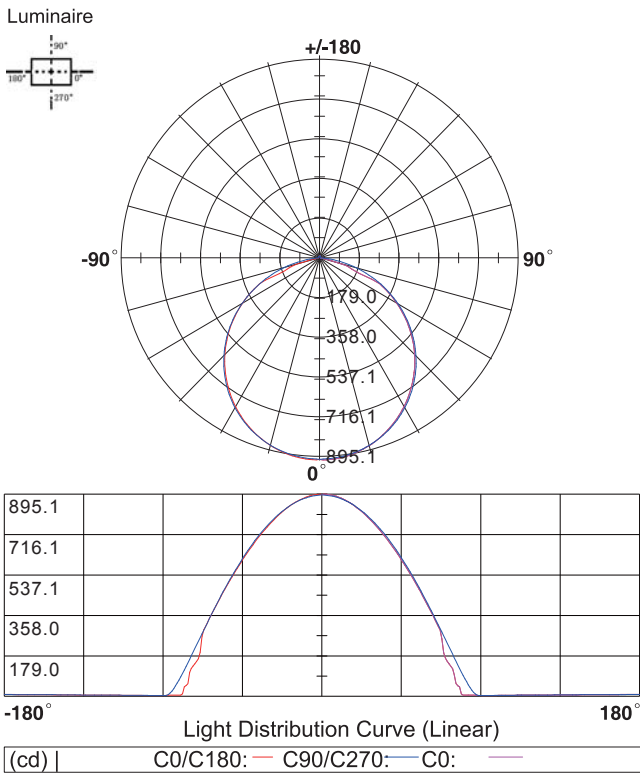

# LED STRIP SPECIFICATION

Ustrip LED144-2835-W30-24V-28.8W

Part Number: LED144-2835-**W30**-24V-**IP20** → IP20/IP52/IP65H/IP65/IP67/IP67E/IP68  
 ↳ W21/W24/W27/W30/W40/W60

**Description**

24V, flexible LED strip (12LED/step =83mm) with 3M adhesive tape on the back for easy installed.2721.60lm/m at 28.8W/m. 120° beam angle. Very good color reproduction with CRI>90. “One Bin Only” within 3 MacAdam guarantees constant color temperature and high light quality at a lifetime of 54,000 hours (L<sub>70</sub>).Double-layer FPC(2Oz) for good heat dissipation.

**Dimensions & Waterproof**

**Product Specification**

Dimension	5000x15x1.2mm
Chip Type	2835SMD
Chip Density	144LEDs/m
Step LEDs	12LEDs
Step Length	83mm

Voltage(V)	DC24V
Current(A/m)	1.2A
Power(W/m)	28.8W
Beam Angle	120°
Operation Temperature	-20°C~50°C

**Product Photometrics** (Data base on IP20 CRI>90)

CCT (K)	Lumen (lm/m)	Efficacy (lm/w)	CRI	R9	TM-30-15	
					Rf (Fidelity)	Rg (Gamut)
2100±100	2027.52	70.40	91.41	69.90	90.80	101.96
2400±100	2255.04	78.30	91.01	76.88	90.80	101.84
2700±100	2560.03	88.89	91.31	78.98	92.96	100.81
3000±100	2545.92	88.40	92.50	84.88	90.99	103.98
4000±200	2768.26	96.12	95.68	85.96	90.92	99.91
6000±300	2721.60	94.50	93.89	98.91	91.91	101.93

### Light Distribution Curve [Data base on 1m IP20 6000K CRI>90, Unit:cd]