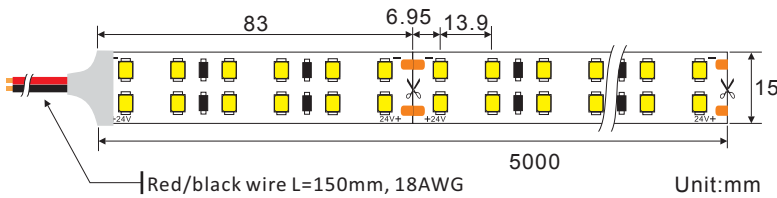

# LED STRIP SPECIFICATION

Ustrip LED144-2835-W30-24V-28.8W

Part Number: LED144-2835-**W30**-24V-**IP20** → IP20/IP52/IP65H/IP65/IP67/IP67E/IP68  
 ↳ W21/W24/W27/W30/W40/W60

**Description**

24V, flexible LED strip (12LED/step =83mm) with 3M adhesive tape on the back for easy installed.2721.60lm/m at 28.8W/m. 120° beam angle. Very good color reproduction with CRI>90. “One Bin Only” within 3 MacAdam guarantees constant color temperature and high light quality at a lifetime of 54,000 hours (L<sub>70</sub>).Double-layer FPC(2Oz) for good heat dissipation.

**Dimensions & Waterproof**

**Product Specification**

Dimension	5000x15x1.2mm
Chip Type	2835SMD
Chip Density	144LEDs/m
Step LEDs	12LEDs
Step Length	83mm

Voltage(V)	DC24V
Current(A/m)	1.2A
Power(W/m)	28.8W
Beam Angle	120°
Operation Temperature	-20°C~50°C

### Bining

Graphic Description:

For all your order  
  
**ONE BIN ONLY**  
 Today and tomorrow

- IP20:** bare, max. light output and the best color consistency, indoor use.
- IP52:** Silicone coating, ~5% less output and 3rd best color consistency, indoor use, for damp environments.
- IP65:** Silicon tube / Heat shrink tube / Extrusion tube / U milky tube + clear cover, ~3% less output and 2nd best color consistency, Indoor use or semi-outdoor use, for raining environments.
- IP67:** Silicone tube + silicon filling, ~7% less output and 4th best color consistency, outdoor use, max length is 10 meters.
- IP67E:** Solid silicone extrusion, ~7% less output and 4th best color consistency, outdoor use, max length up to 50 meters.
- IP68:** PU(Polyurethane), ~7% less output and 4th best color consistency, under the water, within 2 meters deep.