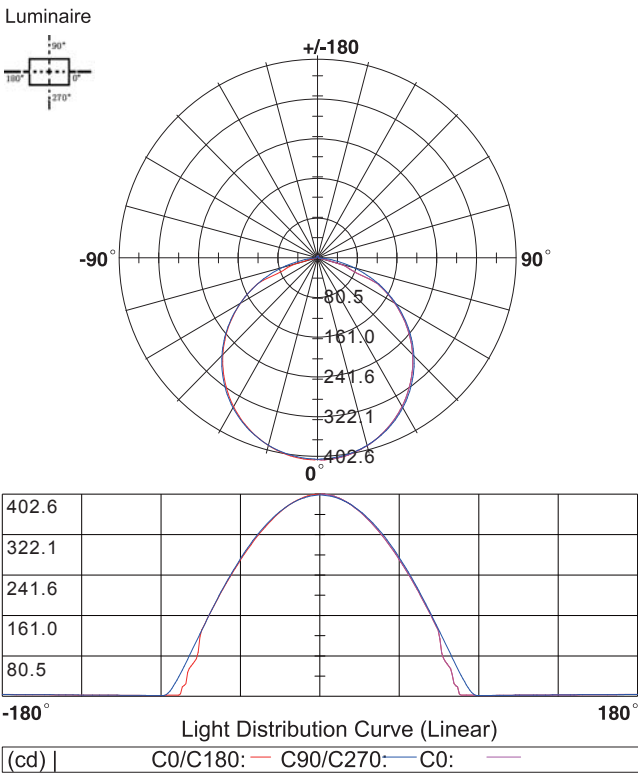

LED STRIP SPECIFICATION

Ustrip LED60-2835-W30-24V-12W-IP65H

Part Number: LED60-2835-W40-24V-IP65 → IP20/IP52/IP65H/IP65/IP67/IP67E/IP68
 12V/24V
 W21/W24/W27/W30/W40/W60

Description

12V or 24V for option, flexible LED strip (3LEDs/step =50mm(12V)/6LEDs/step =100mm(24V)) with 3M adhesive tape on the back for easy installed.1138.20lm/m at 12W/m. 120° beam angle.
 Very good color reproduction with CRI>90. "One Bin Only" within 3 MacAdam guarantees constant color temperature and high light quality at a lifetime of 54,000 hours (L70). Double-layer FPC(2Oz) for good heat dissipation.

Dimensions & Waterproof

Product Specification

Dimension	5000x8x1.2mm
Chip Type	2835SMD
Chip Density	60LEDs/m
Step LEDs	3LEDs/6LEDs
Step Length	50mm/100mm

Voltage(V)	DC12V/DC24V
Current(A/m)	1A/0.5A
Power(W/m)	12W
Beam Angle	120°
Operation Temperature	-20°C~50°C

Product Photometrics (Data base on CRI>90)

CCT (K)	Lumen (lm/m)	Efficacy (lm/w)	CRI	R9	TM-30-15	
					Rf (Fidelity)	Rg (Gamut)
2100±100	826.32	68.86	91.28	69.81	90.85	101.87
2400±100	953.28	79.44	91.48	76.91	90.91	101.88
2700±100	1063.08	88.59	90.78	78.85	92.82	100.97
3000±100	1055.04	87.92	92.91	84.85	90.96	103.89
4000±200	1161.12	96.76	95.70	85.99	90.93	99.83
6000±300	1138.20	94.85	93.19	98.94	91.92	101.96

Light Distribution Curve [Data base on 1m IP20 6000K CRI>90, Unit:cd]

Packing Information(Data base on IP20)