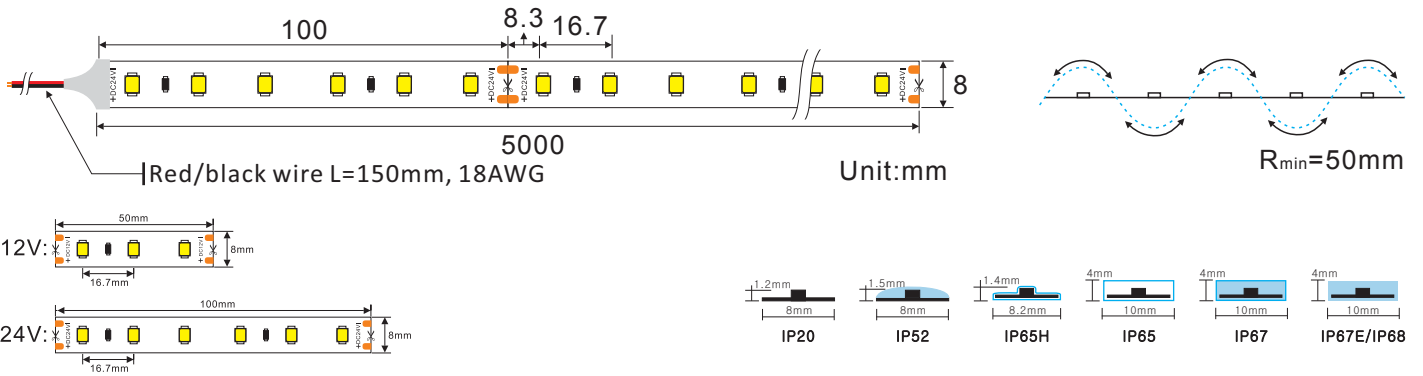

LED STRIP SPECIFICATION

Ustrip LED60-2835-W30-24V-12W-IP65H

Part Number: LED60-2835-W40-24V-IP65 → IP20/IP52/IP65H/IP65/IP67/IP67E/IP68
 12V/24V
 W21/W24/W27/W30/W40/W60

Description

12V or 24V for option, flexible LED strip (3LEDs/step =50mm(12V)/6LEDs/step =100mm(24V)) with 3M adhesive tape on the back for easy installed.1138.20lm/m at 12W/m. 120° beam angle.
 Very good color reproduction with CRI>90. "One Bin Only" within 3 MacAdam guarantees constant color temperature and high light quality at a lifetime of 54,000 hours (L70). Double-layer FPC(2Oz) for good heat dissipation.

Dimensions & Waterproof

Product Specification

Dimension	5000x8x1.2mm
Chip Type	2835SMD
Chip Density	60LEDs/m
Step LEDs	3LEDs/6LEDs
Step Length	50mm/100mm

Voltage(V)	DC12V/DC24V
Current(A/m)	1A/0.5A
Power(W/m)	12W
Beam Angle	120°
Operation Temperature	-20°C~50°C

Bining

Graphic Description:

For all your order
ONE BIN ONLY
 Today and tomorrow

- IP20:** bare, max. light output and the best color consistency, indoor use.
- IP52:** Silicone coating, ~5% less output and 3rd best color consistency, indoor use, for damp environments.
- IP65:** Silicon tube / Heat shrink tube / Extrusion tube / U milky tube + clear cover, ~3% less output and 2nd best color consistency, Indoor use or semi-outdoor use, for raining environments.
- IP67:** Silicone tube + silicon filling, ~7% less output and 4th best color consistency, outdoor use, max length is 10 meters.
- IP67E:** Solid silicone extrusion, ~7% less output and 4th best color consistency, outdoor use, max length up to 50 meters.
- IP68:** PU(Polyurethane), ~7% less output and 4th best color consistency, under the water, within 2 meters deep.

Light Distribution Curve [Data base on 1m IP20 6000K CRI>90, Unit:cd]

Packing Information(Data base on IP20)