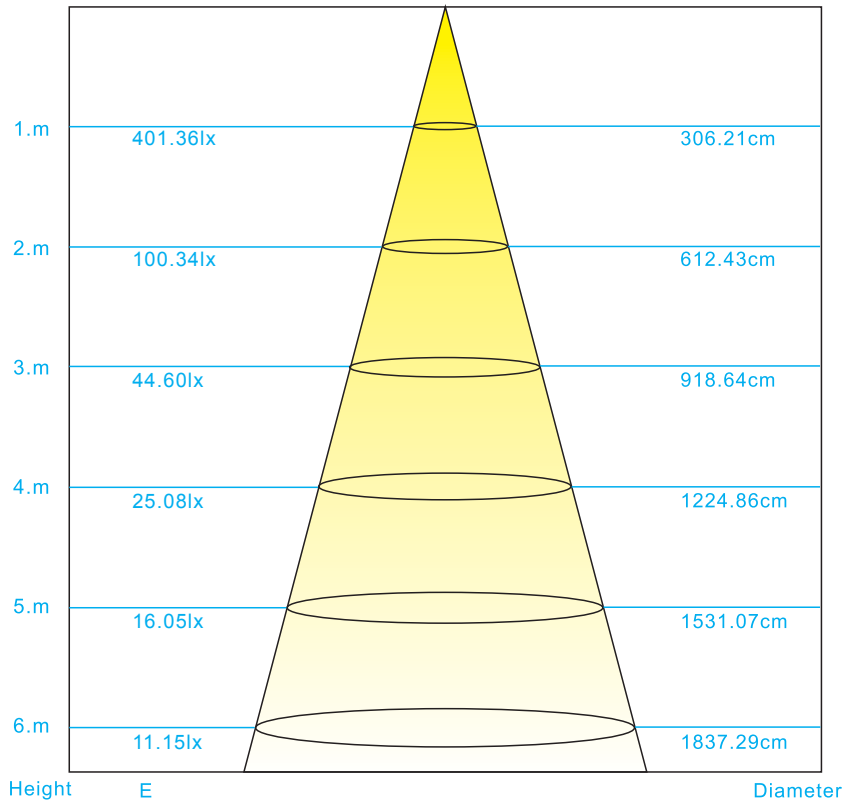

LED STRIP SPECIFICATION

Ustrip LED60-2835-W30-24V-12W-IP65H

Part Number: LED60-2835-W40-24V-IP65 → IP20/IP52/IP65H/IP65/IP67/IP67E/IP68
 12V/24V
 W21/W24/W27/W30/W40/W60

Description

12V or 24V for option, flexible LED strip (3LEDs/step =50mm(12V)/6LEDs/step =100mm(24V)) with 3M adhesive tape on the back for easy installed.1138.20lm/m at 12W/m. 120° beam angle.
 Very good color reproduction with CRI>90. "One Bin Only" within 3 MacAdam guarantees constant color temperature and high light quality at a lifetime of 54,000 hours (L70). Double-layer FPC(2Oz) for good heat dissipation.

Dimensions & Waterproof

Product Specification

Dimension	5000x8x1.2mm
Chip Type	2835SMD
Chip Density	60LEDs/m
Step LEDs	3LEDs/6LEDs
Step Length	50mm/100mm

Voltage(V)	DC12V/DC24V
Current(A/m)	1A/0.5A
Power(W/m)	12W
Beam Angle	120°
Operation Temperature	-20°C~50°C

Product Photometrics (Data base on CRI>90)

CCT (K)	Lumen (lm/m)	Efficacy (lm/w)	CRI	R9	TM-30-15	
					Rf (Fidelity)	Rg (Gamut)
2100±100	826.32	68.86	91.28	69.81	90.85	101.87
2400±100	953.28	79.44	91.48	76.91	90.91	101.88
2700±100	1063.08	88.59	90.78	78.85	92.82	100.97
3000±100	1055.04	87.92	92.91	84.85	90.96	103.89
4000±200	1161.12	96.76	95.70	85.99	90.93	99.83
6000±300	1138.20	94.85	93.19	98.94	91.92	101.96

Light Distribution Curve [Data base on 1m IP20 6000K CRI>90, Unit:cd]

Packing Information(Data base on IP20)