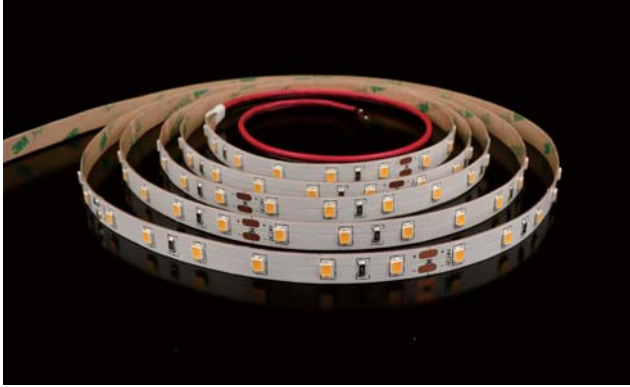

LED STRIP SPECIFICATION

Ustrip LED60-2835-W30-24V-12W-IP65H

Part Number: LED60-2835-W40-24V-IP65 → IP20/IP52/IP65H/IP65/IP67/IP67E/IP68
 12V/24V
 W21/W24/W27/W30/W40/W60

Description

12V or 24V for option, flexible LED strip (3LEDs/step =50mm(12V)/6LEDs/step =100mm(24V)) with 3M adhesive tape on the back for easy installed.1138.20lm/m at 12W/m. 120° beam angle.
 Very good color reproduction with CRI>90. "One Bin Only" within 3 MacAdam guarantees constant color temperature and high light quality at a lifetime of 54,000 hours (L70). Double-layer FPC(2Oz) for good heat dissipation.

Dimensions & Waterproof

Product Specification

Dimension	5000x8x1.2mm
Chip Type	2835SMD
Chip Density	60LEDs/m
Step LEDs	3LEDs/6LEDs
Step Length	50mm/100mm

Voltage(V)	DC12V/DC24V
Current(A/m)	1A/0.5A
Power(W/m)	12W
Beam Angle	120°
Operation Temperature	-20°C~50°C

Bining

Graphic Description:

For all your order
ONE BIN ONLY
 Today and tomorrow

- IP20:** bare, max. light output and the best color consistency, indoor use.
- IP52:** Silicone coating, ~5% less output and 3rd best color consistency, indoor use, for damp environments.
- IP65:** Silicon tube / Heat shrink tube / Extrusion tube / U milky tube + clear cover, ~3% less output and 2nd best color consistency, Indoor use or semi-outdoor use, for raining environments.
- IP67:** Silicone tube + silicon filling, ~7% less output and 4th best color consistency, outdoor use, max length is 10 meters.
- IP67E:** Solid silicone extrusion, ~7% less output and 4th best color consistency, outdoor use, max length up to 50 meters.
- IP68:** PU(Polyurethane), ~7% less output and 4th best color consistency, under the water, within 2 meters deep.