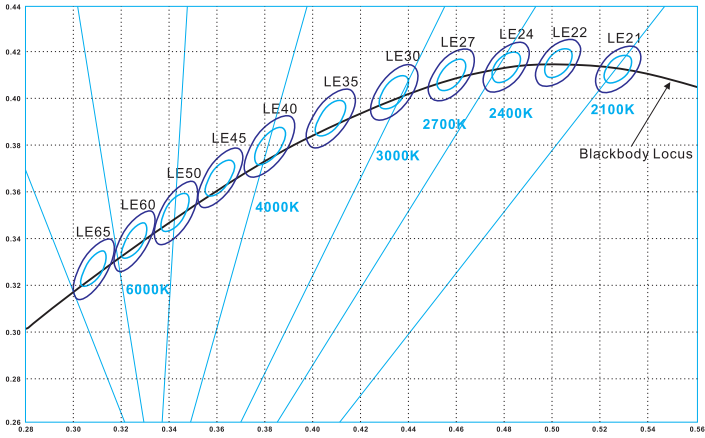

Bining

For all your order
ONE BIN ONLY
Today and tomorrow

- **IP20:** bare, max. light output and the best color consistency, indoor use.
- **IP52:** Silicone coating, ~5% less output and 3rd best color consistency, indoor use, for damp environments.
- **IP65:** Silicon tube / Heat shrink tube / Extrusion tube / U milky tube + clear cover, ~3% less output and 2nd best color consistency, Indoor use or semi-outdoor use, for raining environments.
- **IP67:** Silicone tube + silicon filling, ~7% less output and 4th best color consistency, outdoor use, max length is 10 meters.
- **IP67E:** Solid silicone extrusion, ~7% less output and 4th best color consistency, outdoor use, max length up to 50 meters.
- **IP68:** PU(Polyurethane), ~7% less output and 4th best color consistency, under the water, within 2 meters deep.

Light Distribution Curve [Data base on 1m IP20 6000K CRI>90, Unit:cd]

Packing Information(Data base on IP20)