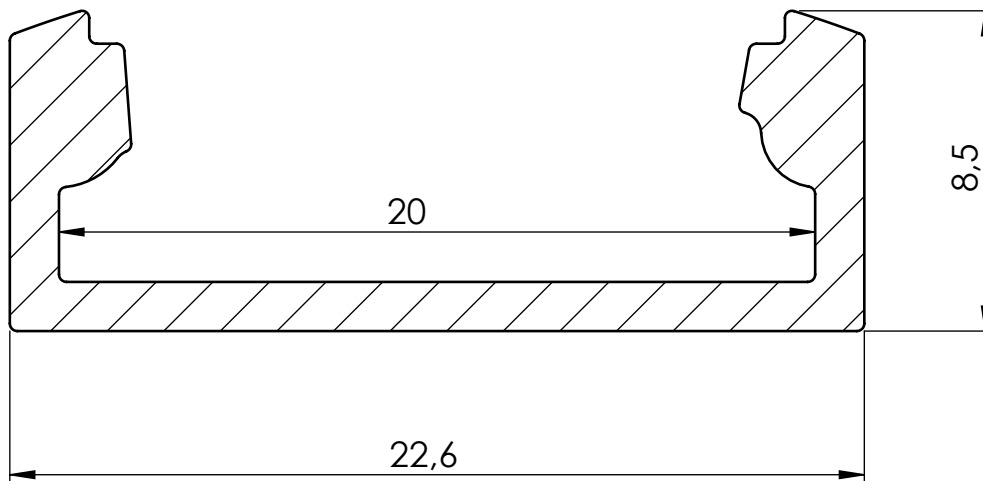

# SLIM LINE WIDE 8mm

SCALE 1 : 1

PRODUCT CODE: AL-SLW8

DESCRIPTION: SLW8, anodized in silver aluminum LED profile

WEIGHT: 0.16 kg/m

UNITS: millimeters

SCALE: 5:1

SHEET SIZE: A4