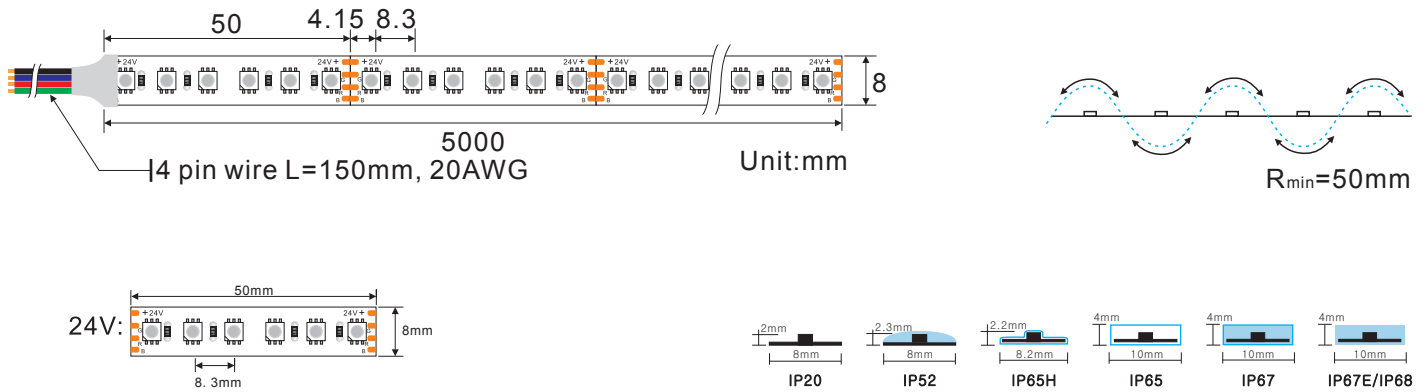

LED STRIP SPECIFICATION

Ustrip LED120-3838-RGB-24V-12W-8mm

Part Number: LED120-3838-RGB-24V-**IP20** → IP20/IP52/IP65H/IP65/IP67/IP67E/IP68

Description

24V for option, flexible LED strip (6LED/step =50mm) with 3M adhesive tape on the back for easy installed.

12W/m. 120° beam angle, high light quality at a lifetime of 54,000 hours (L₇₀).

Double-layer FPC(2Oz) for good heat dissipation.

Dimensions & Waterproof

Product Specification

Dimension	5000x8x2mm
Chip Type	3838SMD
Chip Density	120LEDs/m
Step LEDs	6LEDs
Step Length	50mm

Voltage(V)	DC24V
Current(A/m)	0.5A
Power(W/m)	12W(3 colors 100% on)
Beam Angle	120°
Operation Temperature	-20°C~50°C

Product Photometrics - Red, Green and Blue Diodes (Data base on IP20)

Color	Peak Wavelength (nm)	Dominant Wavelength (nm)	Lumen (lm/m)	Power (w/m)	Efficacy (lm/w)
Red	631.2	621.6	93.72	3.58	26.18
Green	517.1	524.0	349.12	4.37	79.89
Blue	462.8	467.6	75.94	4.05	18.75

- IP20:** bare, max. light output and the best color consistency, indoor use.
- IP52:** Silicone coating, ~5% less output and 3rd best color consistency, indoor use, for damp environments.
- IP65:** Silicon tube / Heat shrink tube / Extrusion tube / U milky tube + clear cover, ~3% less output and 2nd best color consistency, Indoor use or semi-outdoor use, for raining environments.
- IP67:** Silicone tube + silicon filling, ~7% less output and 4th best color consistency, outdoor use, max length is 10 meters.
- IP67E:** Solid silicone extrusion, ~7% less output and 4th best color consistency, outdoor use, max length up to 50 meters.
- IP68:** PU(Polyurethane), ~7% less output and 4th best color consistency, under the water, within 2 meters deep.