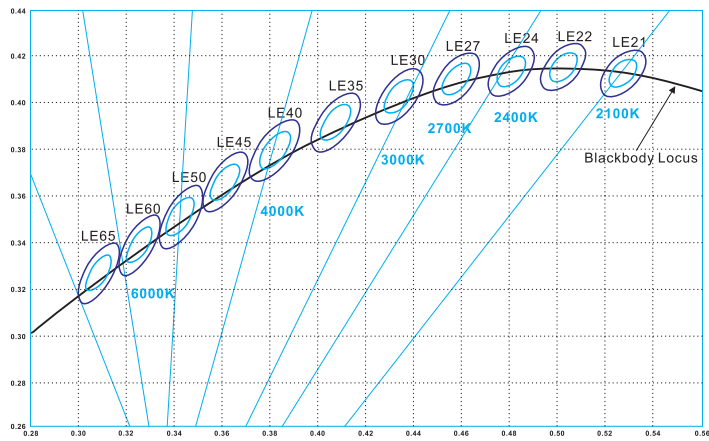

LED STRIP SPECIFICATION

Ustrip LED120-3838-RGB-24V-12W-8mm

Part Number: LED120-3838-RGB-24V-**IP20** → IP20/IP52/IP65H/IP65/IP67/IP67E/IP68

Description

24V for option, flexible LED strip (6LED/step =50mm) with 3M adhesive tape on the back for easy installed.

12W/m. 120° beam angle, high light quality at a lifetime of 54,000 hours (L₇₀).

Double-layer FPC(2Oz) for good heat dissipation.

Dimensions & Waterproof

Product Specification

Dimension	5000x8x2mm
Chip Type	3838SMD
Chip Density	120LEDs/m
Step LEDs	6LEDs
Step Length	50mm

Voltage(V)	DC24V
Current(A/m)	0.5A
Power(W/m)	12W(3 colors 100% on)
Beam Angle	120°
Operation Temperature	-20°C~50°C

Product Photometrics - Red, Green and Blue Diodes (Data base on IP20)

Color	Peak Wavelength (nm)	Dominant Wavelength (nm)	Lumen (lm/m)	Power (w/m)	Efficacy (lm/w)
Red	631.2	621.6	93.72	3.58	26.18
Green	517.1	524.0	349.12	4.37	79.89
Blue	462.8	467.6	75.94	4.05	18.75

Product Photometrics - All Red, Green and Blue color at 100% on (Data base on IP20)

CCT (K)	Lumen (lm/m)	Power (w/m)	Efficacy (lm/w)	CRI	R9
100000K	500.64	12	41.72	67.7	-

Bining

Graphic Description:

For all your order
ONE BIN ONLY
 Today and tomorrow