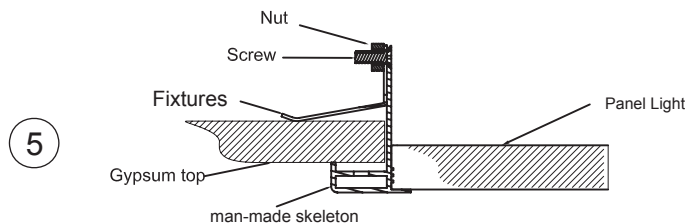

Product Type	man-made skeleton cutout size(mm)
IM-600x600	605*605

Sectional drawing of plaster board ceiling installation  
Installation finished