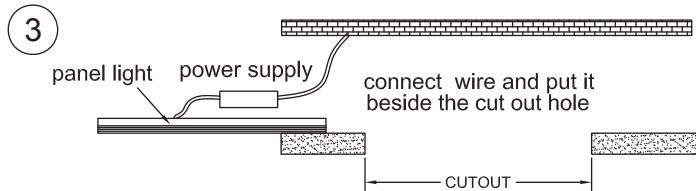

Product Type	man-made skeleton cutout size(mm)
IM-600x600	605*605

Sectional drawing of plaster board ceiling installation  
Installation finished